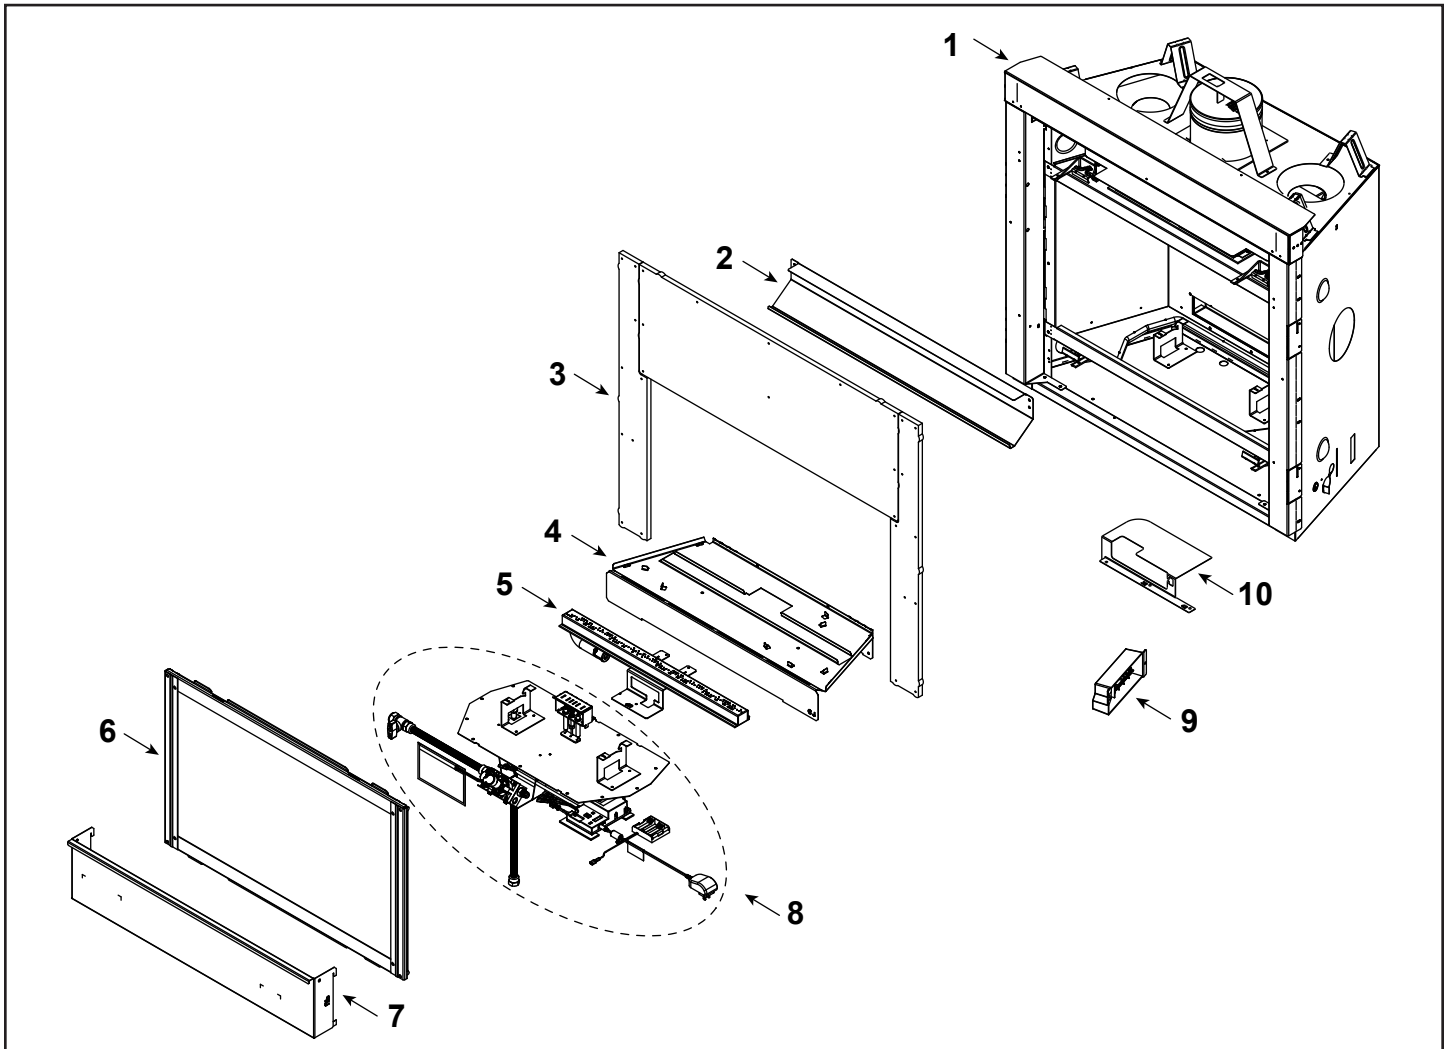

Service Parts

JADE32IN-B

32" Gas Fireplace - DV

Beginning Manufacturing Date: Oct 2019
Ending Manufacturing Date: Active

IMPORTANT: THIS IS DATED INFORMATION. Parts must be ordered from a dealer or distributor. **Hearth and Home Technologies does not sell directly to consumers.** Provide model number and serial number when requesting service parts from your dealer or distributor.

Stocked at depot

ITEM	DESCRIPTION	COMMENTS	PART NUMBER	
1	Non-Combustible Support		2492-104	
2	Top Fill		2492-135	
3	Non-Combustible Assembly		2492-079	
4	Base Pan		2492-111	
5	Burner Assembly		2492-007	Y
6	Glass Door Assembly		GLA-32MAJ	Y
7	Lower Panel	Pre #LC5512333	2492-103	
		Post #LC5512333	2616-104	
8	Valve Assembly		Refer to Valve Page	
9	Junction box		SRV4021-013	Y
10	Heat Shield, Components		2493-129	

Additional service part numbers appear on following page.