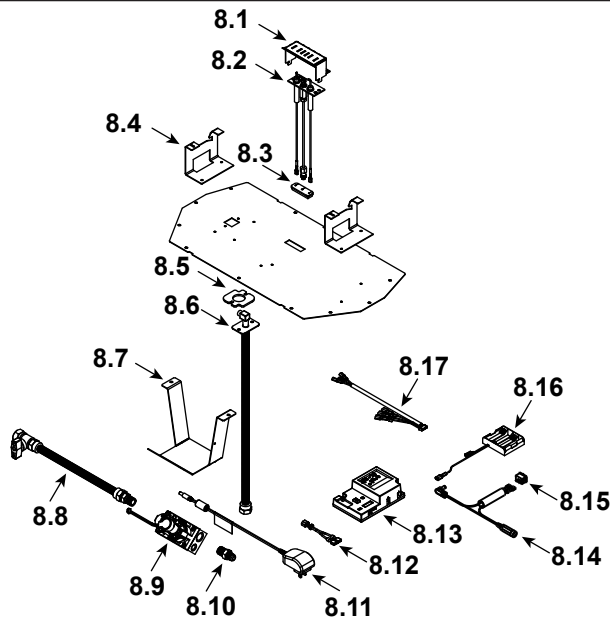

Stocked at depot

ITEM	DESCRIPTION	COMMENTS	PART NUMBER	
1	Non-Combustible Support		2492-104	
2	Top Fill		2492-135	
3	Non-Combustible Assembly		2492-079	
4	Base Pan		2492-111	
5	Burner Assembly		2492-007	Y
6	Glass Door Assembly		GLA-32MAJ	Y
7	Lower Panel	Pre #LC5512333	2492-103	
		Post #LC5512333	2616-104	
8	Valve Assembly		Refer to Valve Page	
9	Junction box		SRV4021-013	Y
10	Heat Shield, Components		2493-129	

Additional service part numbers appear on following page.

#8 Valve Assembly

IMPORTANT: THIS IS DATED INFORMATION. Parts must be ordered from a dealer or distributor. **Hearth and Home Technologies does not sell directly to consumers.** Provide model number and serial number when requesting service parts from your dealer or distributor.

Stocked at Depot

ITEM	DESCRIPTION	COMMENTS	PART NUMBER	
8.1	Pilot Shield		2491-123	
8.2	Pilot Assembly NG		2106-169	Y
	Pilot Assembly Propane		2106-170	Y
8.3	Grommet		SRV2118-420	
8.4	Burner Support, Left and Right	1 Set	2491-169	
8.5	Gasket		2025-407	
8.6	Bulkhead W/Flex Tube		4021-428	Y
8.7	Valve Bracket		2491-153	
8.8	Flex Ball Valve Assembly, 12"		SRV302-320	Y
8.9	Valve NG		SRV2166-302	Y
	Valve Propane		2166-303	Y
8.10	Male Connector	Pkg of 5	303-315/5	Y
8.11	Transformer, 6 Volt Wall		SRV2326-131	Y
8.12	Jumper Wire		SRV2187-198	Y
8.13	Module, Control IFT		SRV2326-130	Y
8.14	Reset Switch Wire	Propane Only	2550-135	Y
8.15	Reset Switch	Propane Only	2206-298	Y
8.16	Battery Holder 4AA, IFT		SRV2326-134	Y
8.17	Harness, IFT 6 Pin Wiring		SRV2326-132	Y
	Orifice NG (#45C)		SRV582-845	Y
	Orifice Propane (1.25C)		582-8125	Y