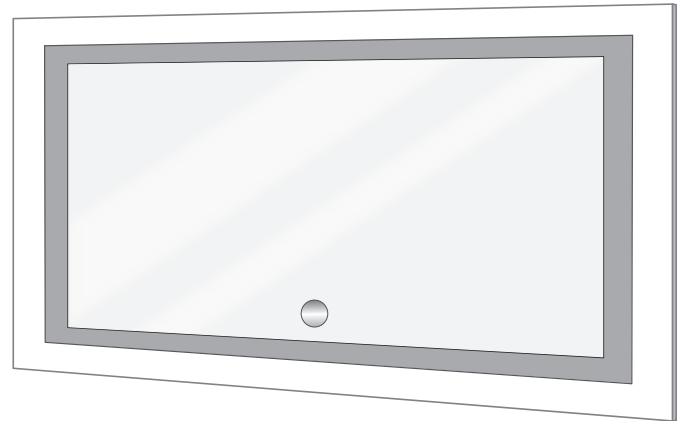

# ICON 8430 Wall Mirror - Specification Sheet

## Features

- Dimmable LED task lighting
- Integrated touch sensor control with memory
- Energy efficient LED lighting 5000K
- 7120 Lumens
- CRI 90+
- Integrated Defogger

## Construction

- Quality polished edge mirror
- Single phase wire installation, silver backed, copper free
- Construction for surface mounting
- Includes installation hardware

## Dimensions

- Height: 30"
- Width: 84"
- Depth: 1-9/16"