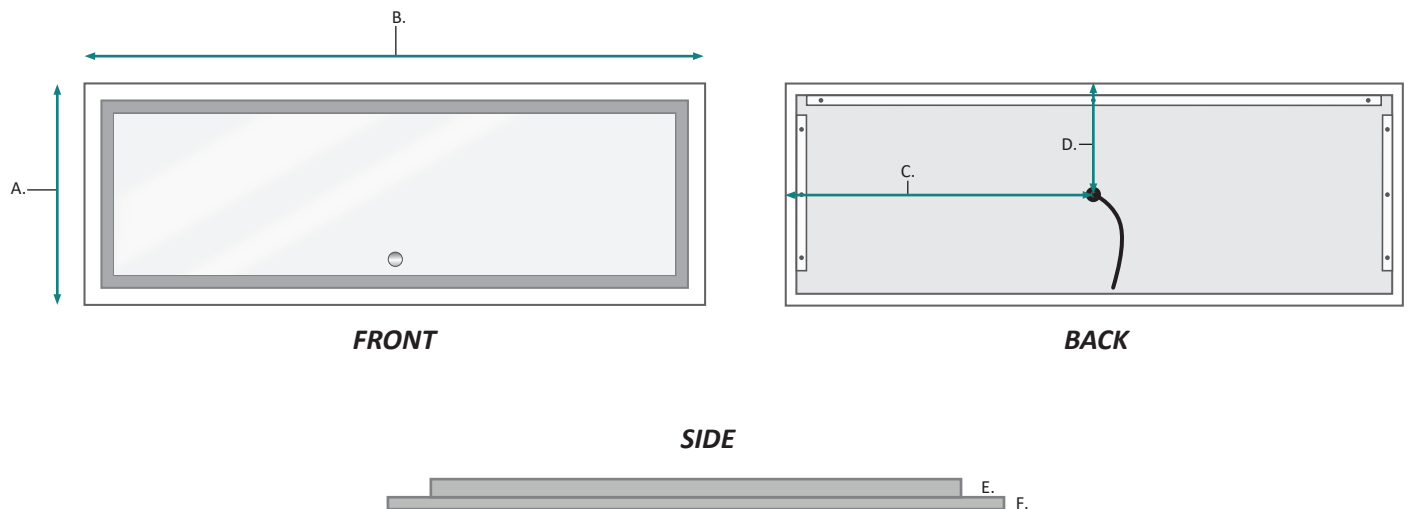

## Dimensions

- Height: 30"
- Width: 84"
- Depth: 1-9/16"