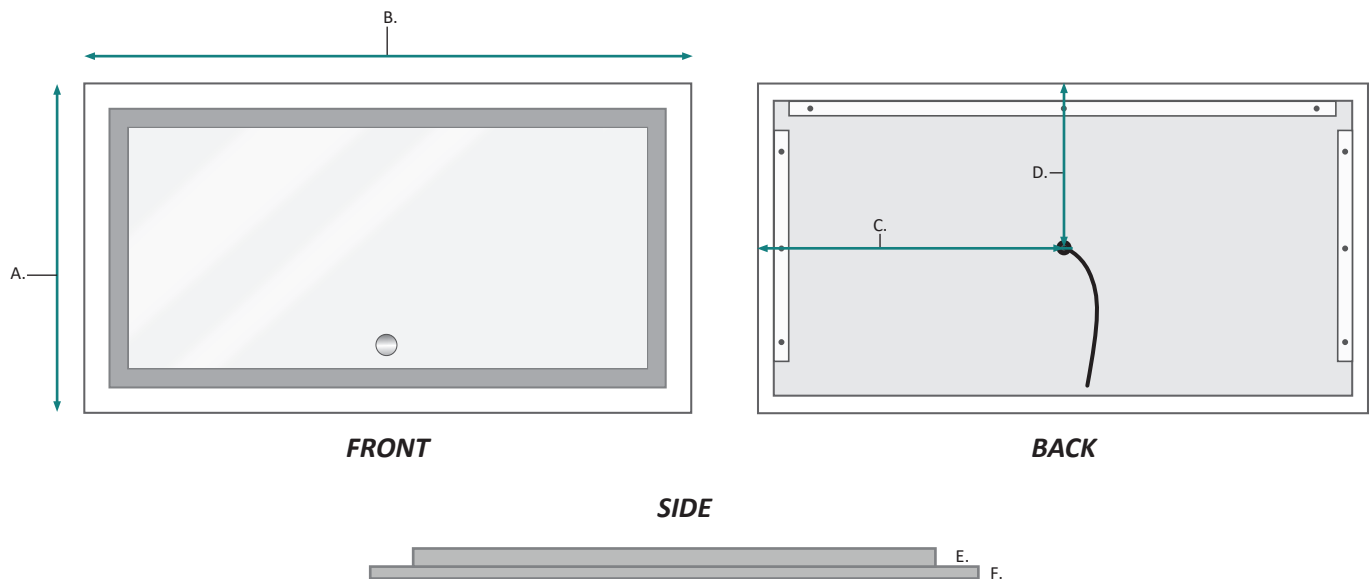

## Dimensions

- Height: 36"
- Width: 66"
- Depth: 1-9/16"