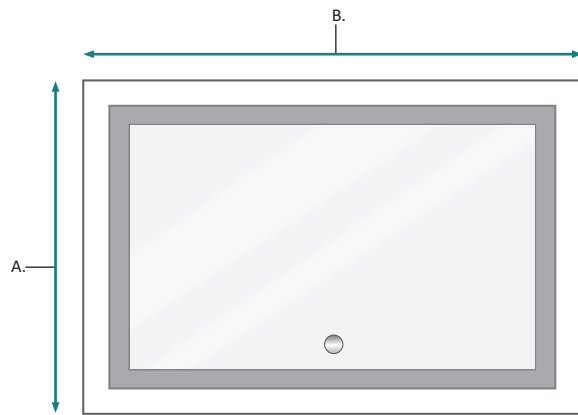

ICON 5436 Wall Mirror - Specification Sheet

Features

- Dimmable LED task lighting
- Integrated touch sensor control with memory
- Energy efficient LED lighting 5000K
- 4500 Lumens
- CRI 90+
- Integrated Defogger

Electrical System

- 120Vac, 60Hz, 89W
- Electric Current: 0.74A
- Wattage: 89W

Model

- ICON 5436

ICON 5436 Wall Mirror - Specification Sheet

Dimensions

- Height: 36"
- Width: 54"
- Depth: 1-9/16"

FRONT