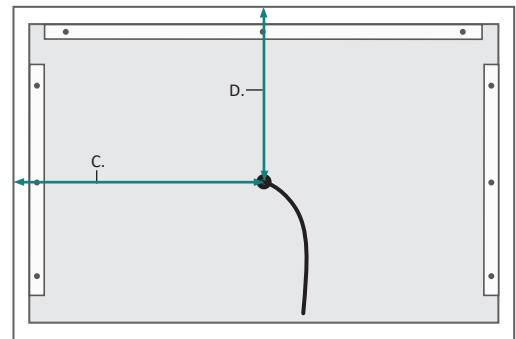

Electrical System

- 120Vac, 60Hz, 89W
- Electric Current: 0.74A
- Wattage: 89W

Model

- ICON 5436

ICON 5436 Wall Mirror - Specification Sheet

Dimensions

- Height: 36"
- Width: 54"
- Depth: 1-9/16"

FRONT

BACK

SIDE

FRONT, BACK & SIDE

MODEL	A	B	C	D	E	F
ICON5436	36	54	26-8/8	17-7/8	1-3/8	3/16