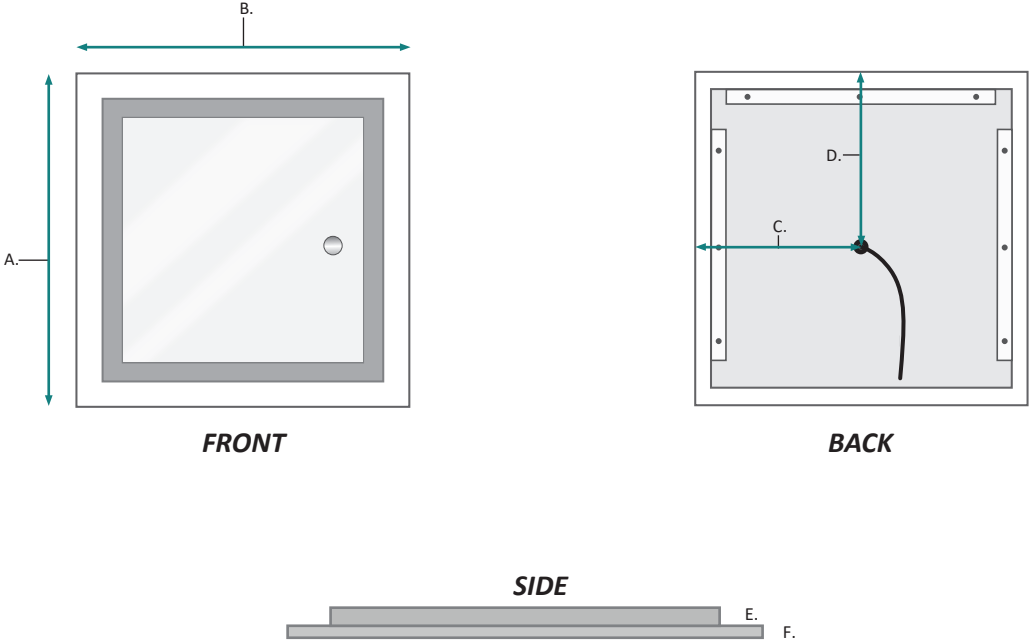

## Dimensions

- Height: 36"
- Width: 36"
- Depth: 1-9/16"

**FRONT, BACK & SIDE**

MODEL	A	B	C	D	E	F
ICON3636	36	36	17-7/8	15-5/8	1-3/8	3/16