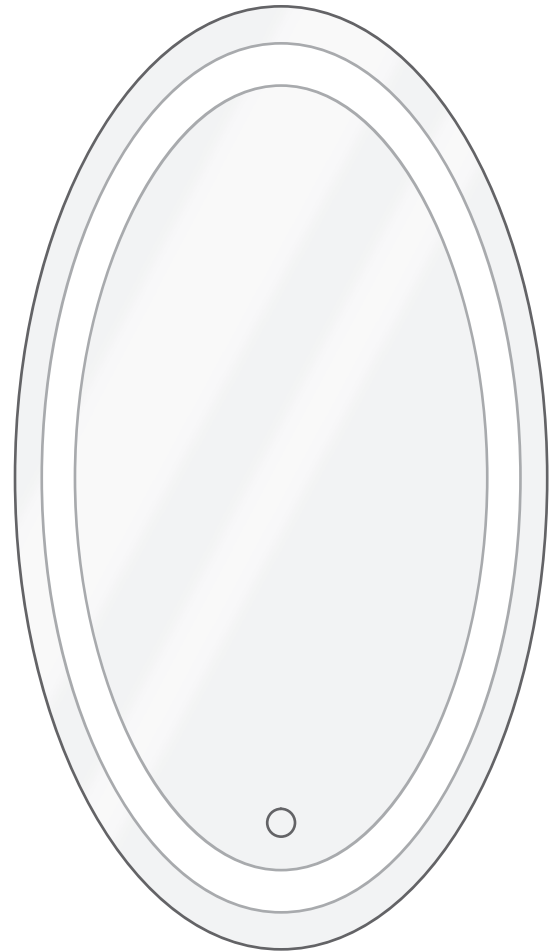

ICON Oval Wall Mirror - Specification Sheet

Features

- Dimmable LED task lighting
- Integrated touch sensor control with memory
- Energy efficient LED lighting 5000K
- 3000 Lumens
- CRI 90+
- Integrated Defogger

Construction

- Quality polished edge mirror
- Single phase wire installation, silver backed, copper free
- Construction for surface mounting
- Includes installation hardware

Codes/Standards Applicable

- Conforms to UL Std. 962
- Cert. to CSA Std. C22.2 No.250.0-08
- ETL Intertek 5004931

Electrical System

- 120Vac, 60Hz, 36.3W
- Electric Current: 0.33A
- Wattage: 36.3W

Model

- ICON Oval

ICON Oval Wall Mirror - Specification Sheet

Dimensions

- Height: 42"
- Width: 24"
- Depth: 1-4/7"

FRONT, BACK & SIDE