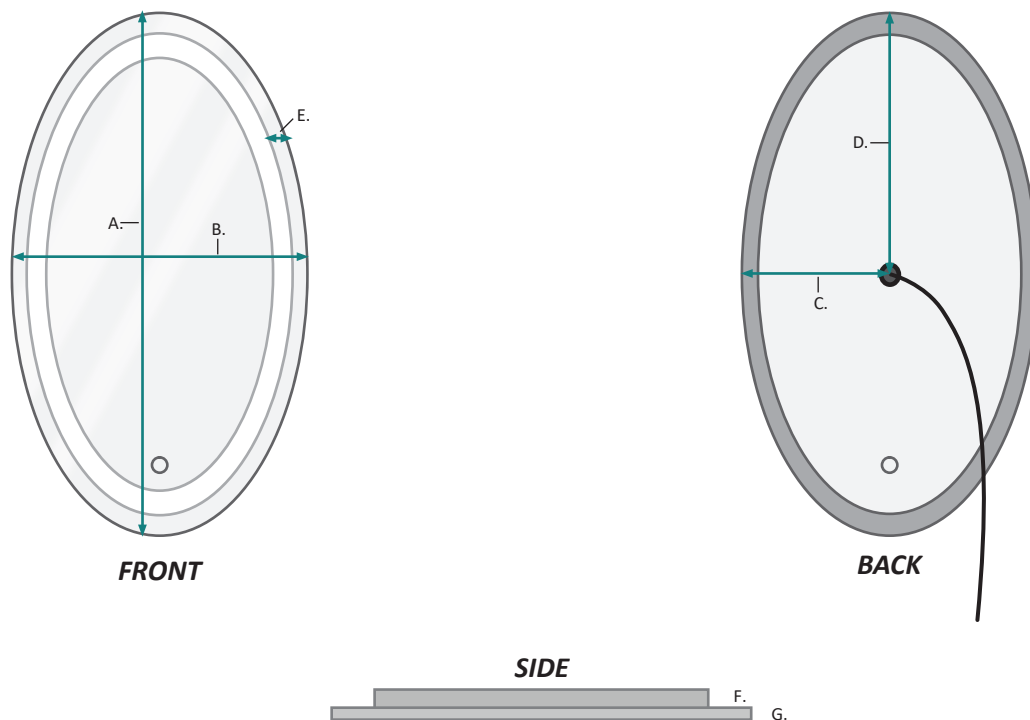

ICON Oval Wall Mirror - Specification Sheet

Features

- Dimmable LED task lighting
- Integrated touch sensor control with memory
- Energy efficient LED lighting 5000K
- 3000 Lumens
- CRI 90+
- Integrated Defogger

Electrical System

- 120Vac, 60Hz, 36.3W
- Electric Current: 0.33A
- Wattage: 36.3W

Model

- ICON Oval

ICON Oval Wall Mirror - Specification Sheet

Dimensions

- Height: 42"
- Width: 24"
- Depth: 1-4/7"

FRONT, BACK & SIDE

MODEL	A	B	C	D	E	F	G
ICONOval 2442	42	24	12	21	1-1/4	1-1/2	1/4