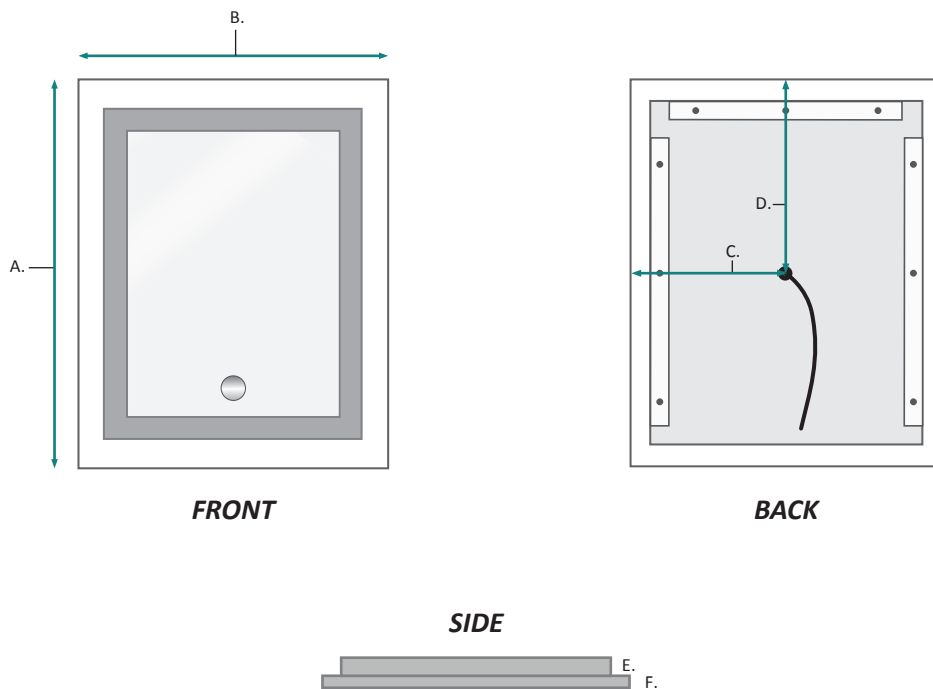

ICON 2430 Wall Mirror - Specification Sheet

Features

- Dimmable LED task lighting
- Integrated touch sensor control with memory
- Energy efficient LED lighting 5000K
- 2310 Lumens
- CRI 90+
- Integrated Defogger

Electrical System

- 120Vac, 60Hz, 50.5W
- Electric Current: 0.42A
- Wattage: 50.5W

Model

- ICON 2430

ICON 2430 Wall Mirror - Specification Sheet

Dimensions

- Height: 30"
- Width: 24"
- Depth: 1-9/16"

FRONT, BACK & SIDE

MODEL	A	B	C	D	E	F
ICON2430	30	24	11-13/20	14-3/4	1-3/8	3/16