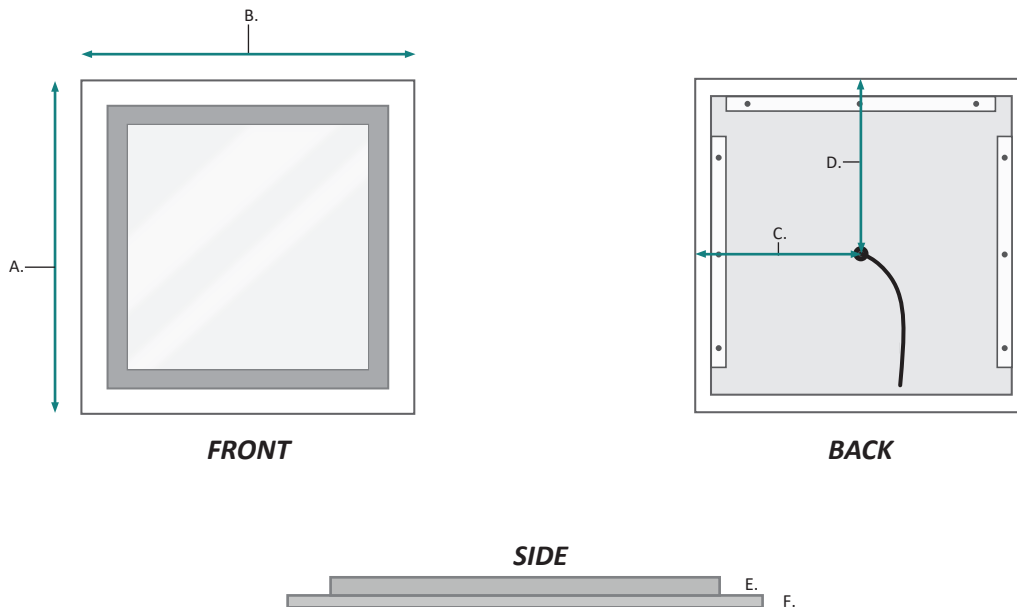

# ICON 2424sq Wall Mirror - Specification Sheet

## Dimensions

- Height: 24"
- Width: 24"
- Depth: 1-1/2"