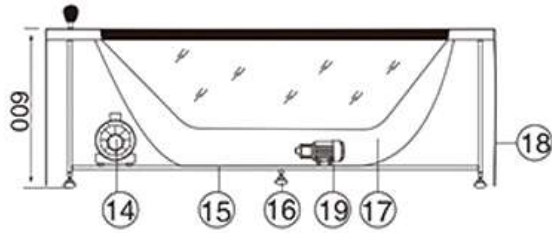

How To Install Fontana Sierra Whirlpool Massage Acrylic Glass Bathtub | FS9915

Installation Instructions for Bathroom Bath Tub

- Before you begin, please read the installation instructions below. Observe all local building and safety codes.
- Unpack and inspect the product for any shipping damages. If you find damages, do not install.
- Please note all showers must be installed by a professional

and
certified
plumber
otherwise
warranty
might
be
voided

Shower Panel Installation Instructions

Parts

Main devices

- | | |
|---------------------------------|---|
| ① Massage Jet | ⑪ Bubble Bath With LED Multicolor Light |
| ② Hot and Cold Water Control | ⑫ Stainless Steel Armrest |
| ③ Function Changer Switch | ⑬ Decorative Tempered Glass |
| ④ Multifunctional Shower Head | ⑭ Water Pump |
| ⑤ Water Force Adjustment Switch | ⑮ Stainless Steel Bracket |
| ⑥ Water Suction Device | ⑯ Adjusting Screw |
| ⑦ Pillow | ⑰ Acrylic Bathtub |
| ⑧ Drainer | ⑱ Acrylic Apron |
| ⑨ Draining switch | ⑲ Air Pump |
| ⑩ Computerized Control Panel | ⑳ LED Multicolor Light |

Model	Whirlpool Bathtub
Size	70.8 x 47.2 x 23.6 inch (1800*1200*600 mm)
Material	Acrylic
Capacity	2 Person
Basic Function	<ol style="list-style-type: none">1. Hand shower2. Water inlet3. Function changer switch4. Cold/Hot water control5. Pillow6. Air switch7. Water Hydro-Massage8. Drainer9. Overflow10. Stainless steel bracket11. Pump (CE or UL)

Features:

- **Brand**
- Name:** FontanaShowers
- **Model**
- Number:** FS9957
- **Type:** Bathtub
- **Armrest:** No
- **Faucet:** Included
- **Bathtub**
- Accessory:** See list below
-
- Style:** Freestanding
-
- Function:** Soaking
- **Installation**
- Type:** Freestanding
- **Drain**
- Location:** Corner
- **Color:** White
-
- Application:** Indoor Tub
-
- Size:** 70.87*47.24*23.62"
(1800*1200*600mm)
-
- Shape:** Rectangular
- **Type:** Free-standing Bathtub
- **Feature:** Eco-friendly Material
- **Seating:** 1-2 Adults
- **Material:** Acrylic
-
- Certification:** SGS