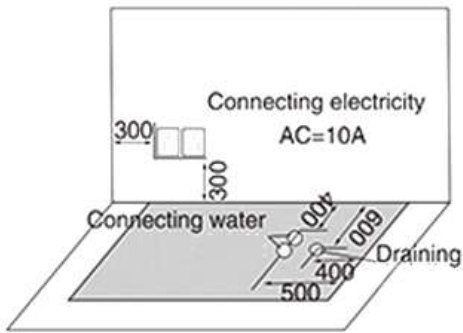

How To Install Fontana Sierra Whirlpool Massage Acrylic Glass Bathtub | FS9915

Installation Instructions for Bathroom Bath Tub

- Before you begin, please read the installation instructions below. Observe all local building and safety codes.
- Unpack and inspect the product for any shipping damages. If you find damages, do not install.
- Please note all showers must be installed by a professional

and
certified
plumber
otherwise
warranty
might
be
voided

Shower Panel Installation Instructions

Parts

Main devices

- | | |
|---------------------------------|---|
| ① Massage Jet | ⑪ Bubble Bath With LED Multicolor Light |
| ② Hot and Cold Water Control | ⑫ Stainless Steel Armrest |
| ③ Function Changer Switch | ⑬ Decorative Tempered Glass |
| ④ Multifunctional Shower Head | ⑭ Water Pump |
| ⑤ Water Force Adjustment Switch | ⑮ Stainless Steel Bracket |
| ⑥ Water Suction Device | ⑯ Adjusting Screw |
| ⑦ Pillow | ⑰ Acrylic Bathtub |
| ⑧ Drainer | ⑱ Acrylic Apron |
| ⑨ Draining switch | ⑲ Air Pump |
| ⑩ Computerized Control Panel | ⑳ LED Multicolor Light |

Power Rating Of Water Pump: 1HP

Compatible Electricity Standard: 110V/220V, 50Hz/60Hz

Acrylic bathtubs adopt imported raw materials with plate thickness of 3 - 4.5 mm; the plate color is even, the surface is white and bright for easy cleaning. It has super thermal stability, with no deformation or crack under the temperature difference of - 20~80°C and has good heat preservation effect, with no ice-cold feeling. It is resistant to abrasion and the scratches on the surface can be repaired, and the lightweight is easy for transportation and installation.

Model	Whirlpool Bathtub
Size	70.8 x 47.2 x 23.6 inch (1800*1200*600 mm)
Material	Acrylic
Capacity	2 Person
Basic Function	<ol style="list-style-type: none">1. Hand shower2. Water inlet3. Function changer switch4. Cold/Hot water control5. Pillow6. Air switch7. Water Hydro-Massage8. Drainer9. Overflow10. Stainless steel bracket11. Pump (CE or UL)