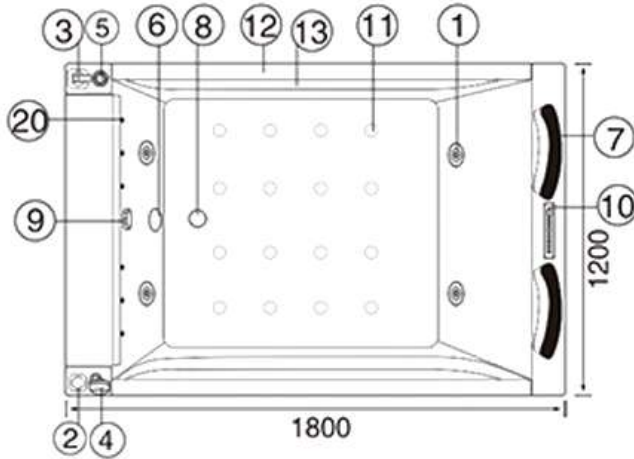

How To Install Fontana Sierra Whirlpool Massage Acrylic Glass Bathtub | FS9915

Installation Instructions for Bathroom Bath Tub

- Before you begin, please read the installation instructions below. Observe all local building and safety codes.
- Unpack and inspect the product for any shipping damages. If you find damages, do not install.
- Please note all showers must be installed by a professional

and
certified
plumber
otherwise
warranty
might
be
voided

Shower Panel Installation Instructions

Parts

Main devices

- | | |
|---------------------------------|---|
| ① Massage Jet | ⑪ Bubble Bath With LED Multicolor Light |
| ② Hot and Cold Water Control | ⑫ Stainless Steel Armrest |
| ③ Function Changer Switch | ⑬ Decorative Tempered Glass |
| ④ Multifunctional Shower Head | ⑭ Water Pump |
| ⑤ Water Force Adjustment Switch | ⑮ Stainless Steel Bracket |
| ⑥ Water Suction Device | ⑯ Adjusting Screw |
| ⑦ Pillow | ⑰ Acrylic Bathtub |
| ⑧ Drainer | ⑱ Acrylic Apron |
| ⑨ Draining switch | ⑲ Air Pump |
| ⑩ Computerized Control Panel | ⑳ LED Multicolor Light |

Power Rating Of Water Pump: 1HP

Compatible Electricity Standard: 110V/220V, 50Hz/60Hz

Acrylic bathtubs adopt imported raw materials with plate thickness of 3 - 4.5 mm; the plate color is even, the surface is white and bright for easy cleaning. It has super thermal stability, with no deformation or crack under the temperature difference of - 20~80°C and has good heat preservation effect, with no ice-cold feeling. It is resistant to abrasion and the scratches on the surface can be repaired, and the lightweight is easy for transportation and installation.

Model	Whirlpool Bathtub
Size	70.8 x 47.2 x 23.6 inch (1800*1200*600 mm)
Material	Acrylic
Capacity	2 Person
Basic Function	<ol style="list-style-type: none">1. Hand shower2. Water inlet3. Function changer switch4. Cold/Hot water control5. Pillow6. Air switch7. Water Hydro-Massage8. Drainer9. Overflow10. Stainless steel bracket11. Pump (CE or UL)