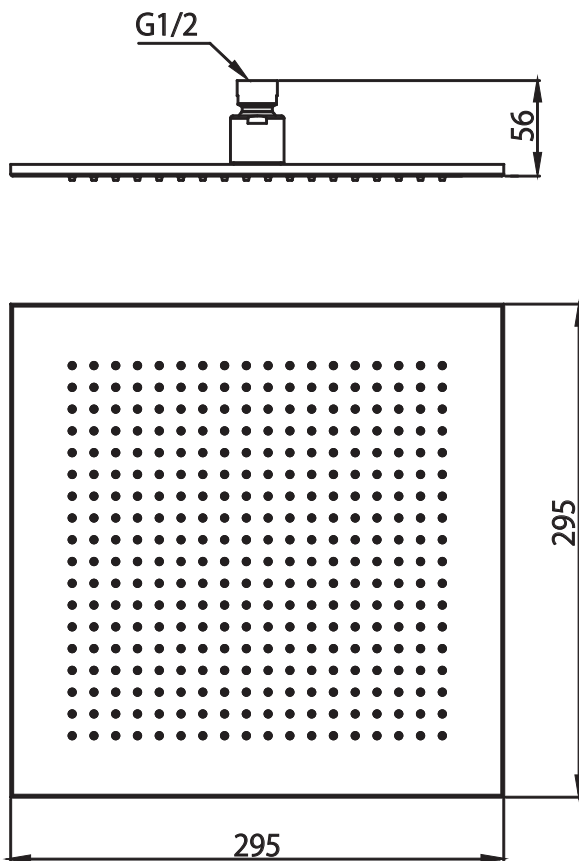

HSB.12S | 12" Brass Shower Head

SPECIFICATIONS:

- Solid Brass Shower Head
- Scrub rubber nozzles to easily clean water sediment
- 1.8 GPM Flow Rate

FINISHES :

- Chrome - HSB.12SCP / Brushed Nickel - HSB.12SBN

Legislation Compliance

ZeroDrip Technology

Technical Diagram

MATCHING SHOWER ARMS:

- 1) HS1011SA (16" Wall Mount Shower Arm)

- 2) 160.6CSA (6" Ceiling Mount Shower Arm)