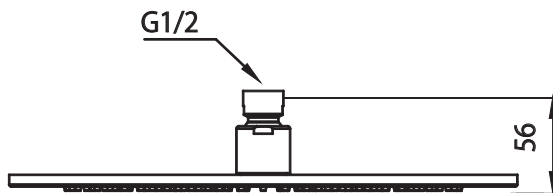

**HSB.12R | 12" Brass Shower Head**

**SPECIFICATIONS:**

- Solid Brass Shower Head
- Scrub rubber nozzles to easily clean water sediment
- 1.8 GPM Flow Rate

**FINISHES :**

- Chrome - HSB.12RCP / Brushed Nickel - HSB.12RBN

Legislation Compliance

ZeroDrip Technology

**Technical Diagram**

**MATCHING SHOWER ARMS:**

- 1) HS1012SA (16" Wall Mount Shower Arm)

- 2) 100.12CSA (10" Ceiling Mount Shower Arm)