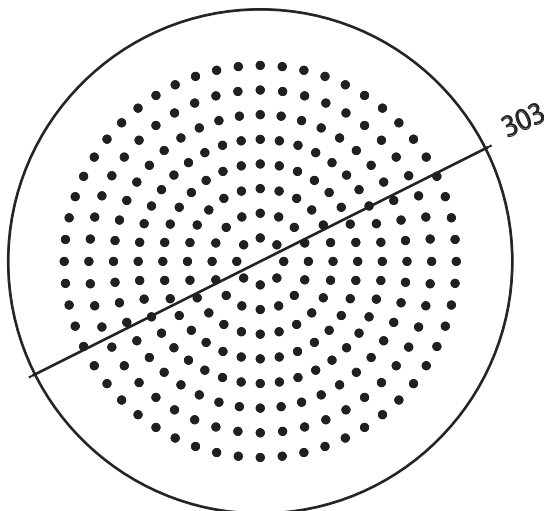

**HSB.12R | 12" Brass Shower Head**

**SPECIFICATIONS:**

- Solid Brass Shower Head
- Scrub rubber nozzles to easily clean water sediment
- 1.8 GPM Flow Rate

**FINISHES :**

- Chrome - HSB.12RCP / Brushed Nickel - HSB.12RBN

Legislation Compliance

ZeroDrip Technology

**Technical Diagram**

**MATCHING SHOWER ARMS:**

- 1) HS1012SA (16" Wall Mount Shower Arm)

- 2) 100.12CSA (10" Ceiling Mount Shower Arm)