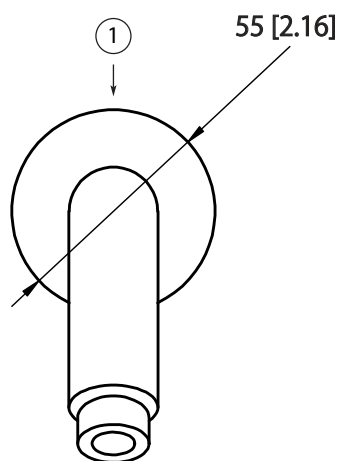

## HS1030 | Round Shower Arm

### SPECIFICATIONS:

- Solid Brass Shower Arm
- With Brass Flange

## Technical Diagram

### Part Number Guide:

- ① Flange - HS1030-1253CP - Chrome  
HS1030-1253BN - Brushed Nickel