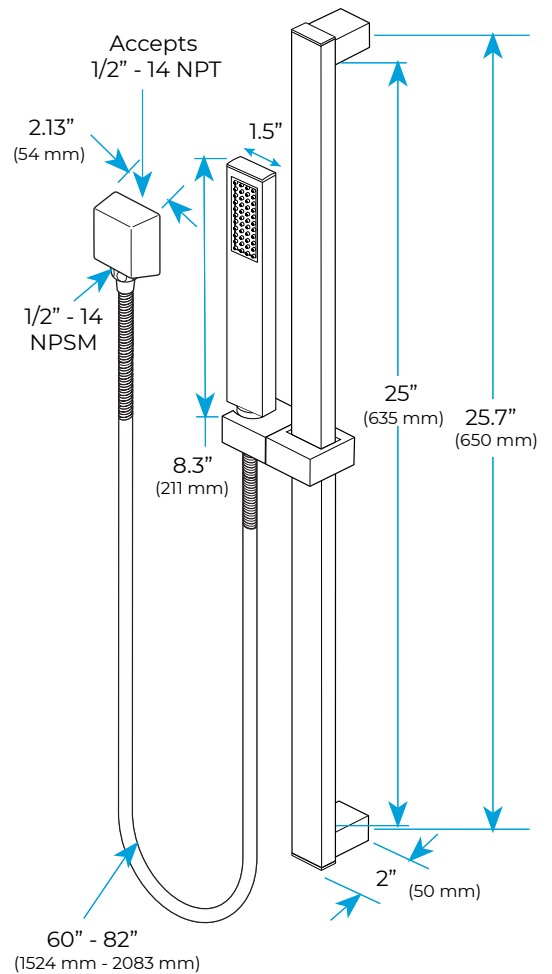

MATTE BLACK WALL MOUNT SQUARE SHOWER HEAD WITH 2-WAY CONCEALED THERMOSTATIC MIXER SHOWER SET WITH HANDHELD SHOWER SPECIFICATIONS

Shower Head

Flow Rate: 2 GPM

Mixer Connections

Hand Shower

Flow Rate: 2.0 GPM / 7.6 LPM

All dimensions and specifications are nominal and may vary. Use actual products for accuracy in critical situations.