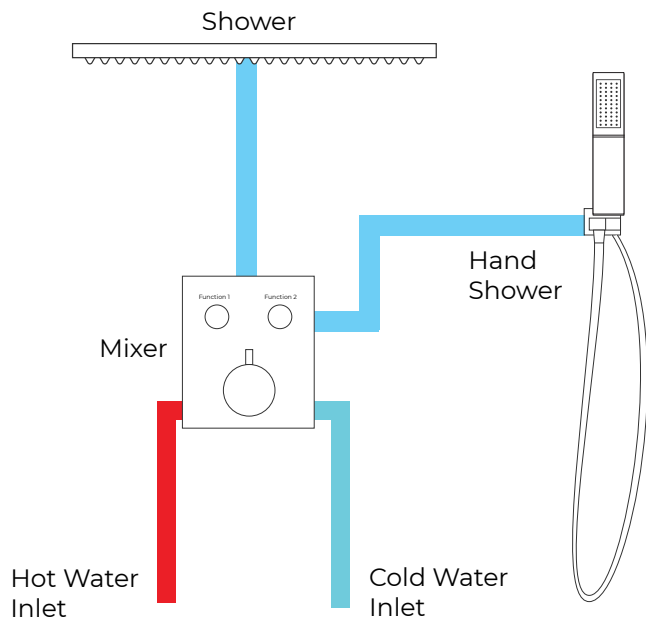

MATTE BLACK WALL MOUNT SQUARE SHOWER HEAD WITH 2-WAY CONCEALED THERMOSTATIC MIXER SHOWER SET WITH HANDHELD SHOWER SPECIFICATIONS

Shower Head

Flow Rate: 2 GPM

Mixer Connections

Hand Shower

Flow Rate: 2.0 GPM / 7.6 LPM

All dimensions and specifications are nominal and may vary. Use actual products for accuracy in critical situations.