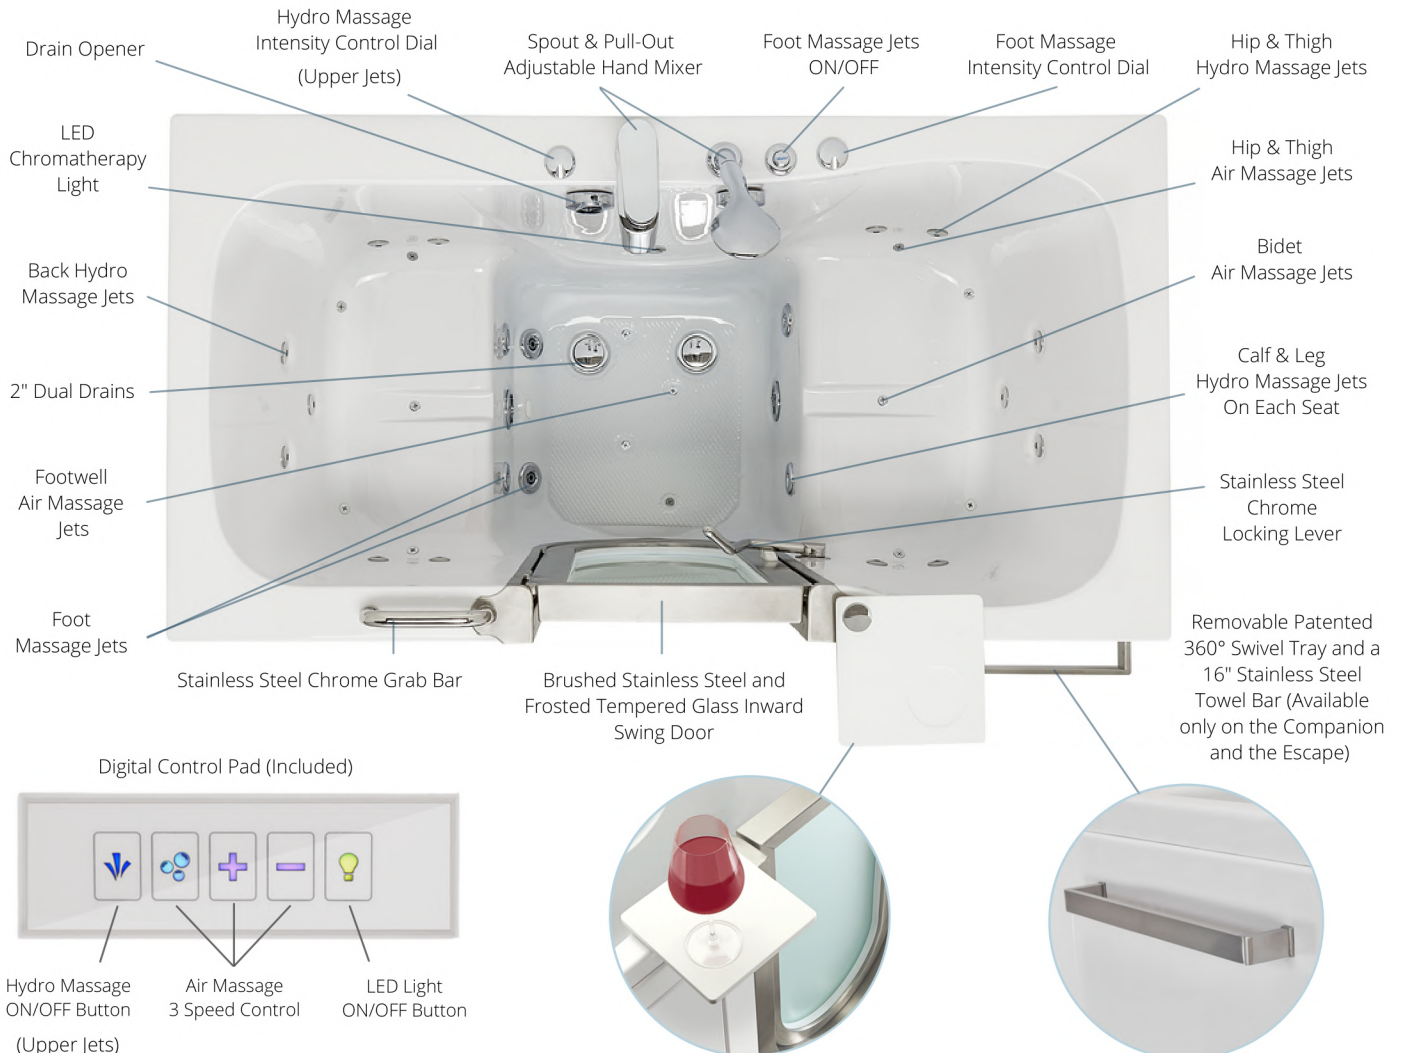

All Ella 2-seat walk-in baths include 3 massage therapy systems: a hydro pump for upper jets, a hydro pump with an in-line water heater for lower foot and calf jets, and an air pump for the air massage jets.

# Ella 2 Piece Fast-Fill Faucet

- Single handle lever design
- Flow Rate: Up to 16 GPM
- Two (2) 3/4" braided-steel supply lines
- Pull out hand shower with 5 settings
- 5' stainless-steel hose
- Material: Stainless Steel, Brass, and Chrome
- Chrome finish

## Optional 4-Fold, 3-Fold Screen and Shower Column Kit!

Our 4-fold glass screen is a great alternative to a shower curtain and a great addition to your walk-in tub. It operates smoothly and easily and offers great splash protection. In addition, this glass screen provides an open and airy bathing experience.

## Ella Gravity Driven 2" Dual Drain Technology

Ella 2 seat walk-in tubs are equipped with Dual Drain Technology, the fastest gravity drain system in the industry. Dual 4 port, 2" oversize drains, independently operated by stainless steel cables eliminates the water in your tub quickly and efficiently. Fast drain times means minimal wait times.