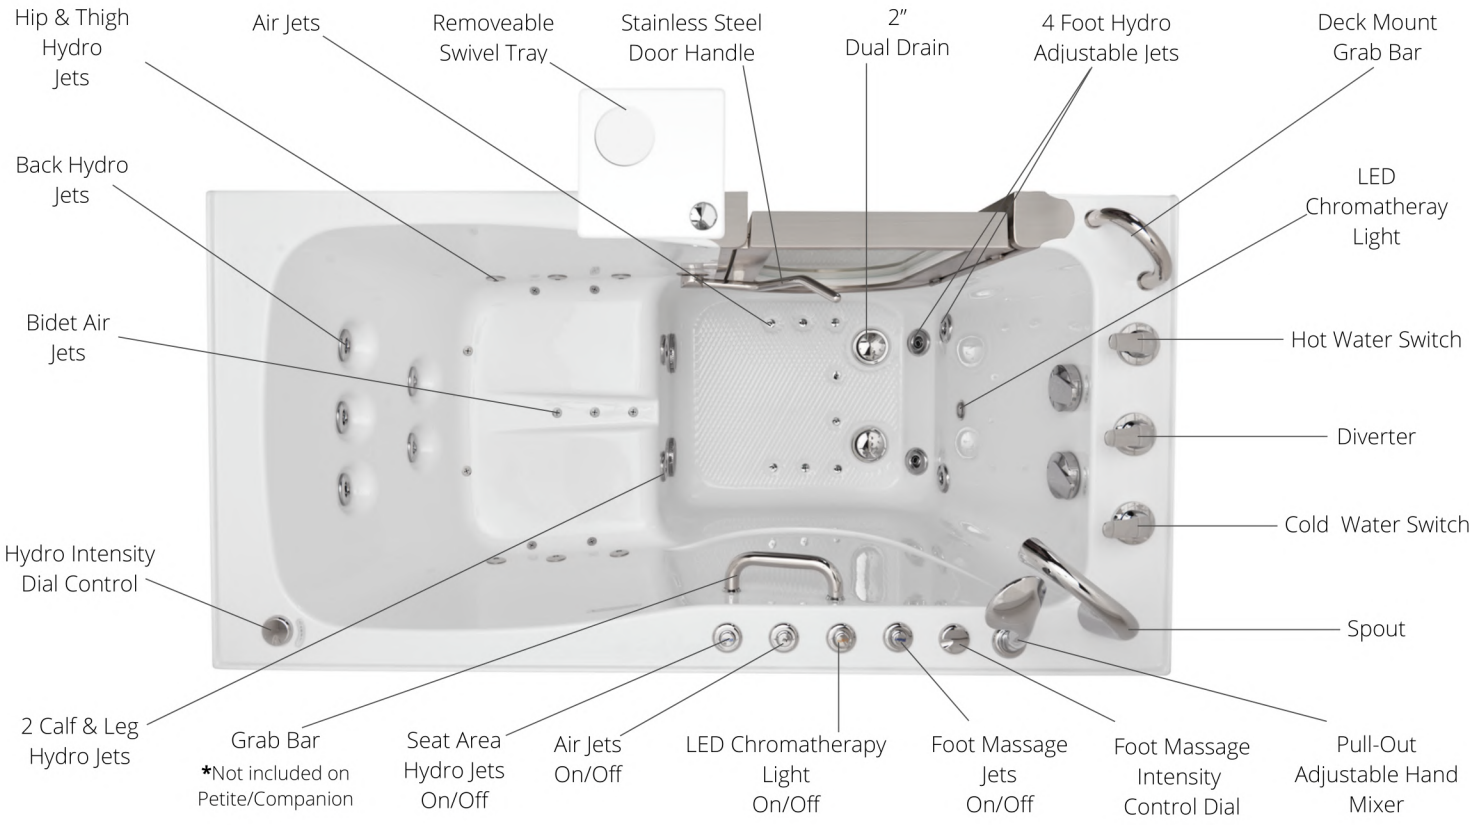

Stainless Steel & Tempered Glass Door Walk-In Tubs

16 Air Jet + 16 Hydro Jet Therapeutic Massage

The removable, inward-swing door is made from a custom brushed stainless steel and a frosted tempered glass window to give a sleek, contemporary look.

Patented Removeable Swivel Tray

Stainless Steel Door Handle

Therapeutic Bathing Massage Options

Hydro	Hydro + Air	Hydro + Micro	Hydro+ Hydro	Air + Hydro+ Hydro
16 Hydro Jets	16 Hydro Jets 16 Air Jets	16 Hydro Jets Microbubble Jet	10 Upper Hydro Jets 6 Lower Hydro Jets	17 Air Jets 11 Upper Hydro Jets 6 Lower Hydro Jets
Elite, Royal, Petite	Elite, Royal, Petite	Elite, Royal, Petite	Elite, Royal, Petite	Ultimate
1 Hydro Pump	1 Hydro Pump 1 Air Pump	1 Hydro Pump 1 MicroBubble Pump	2 Hydro Pumps	1 Air Pump 2 Hydro Pumps

6 Foot Jets In Hydro + Hydro Option

Ella Gravity Driven 2" Dual Drain Technology

Ella Dual Drain Technology consists of two 2" gravity driven drains with 4 outlets (2 overflows and 2 openers), allowing the fastest, most reliable gravity-drain in the industry. The average drainage time for an occupied tub evaluated by our dealers, range from 50 seconds up to 120 seconds based on tub size, condition of the house drains, and the configurations.

ELLA 4-PORT 2" DUAL DRAIN

1½" Industry Standard Single 1½" Drain

Compared To

2" **2"** Ella 4-Port 2" Drains

Ella Faucet Options & Shower Column Kit

What makes this Ella Shower Column Kit unique, is the ability to connect to an Ella 2 piece or 5 piece deck-mounted faucet by replacing the handheld shower head. The column can be effortlessly adjusted up to 7 feet tall and it includes a vertically movable, 5 mode multi-functional hand shower and an oversized 10" overhead rain shower.