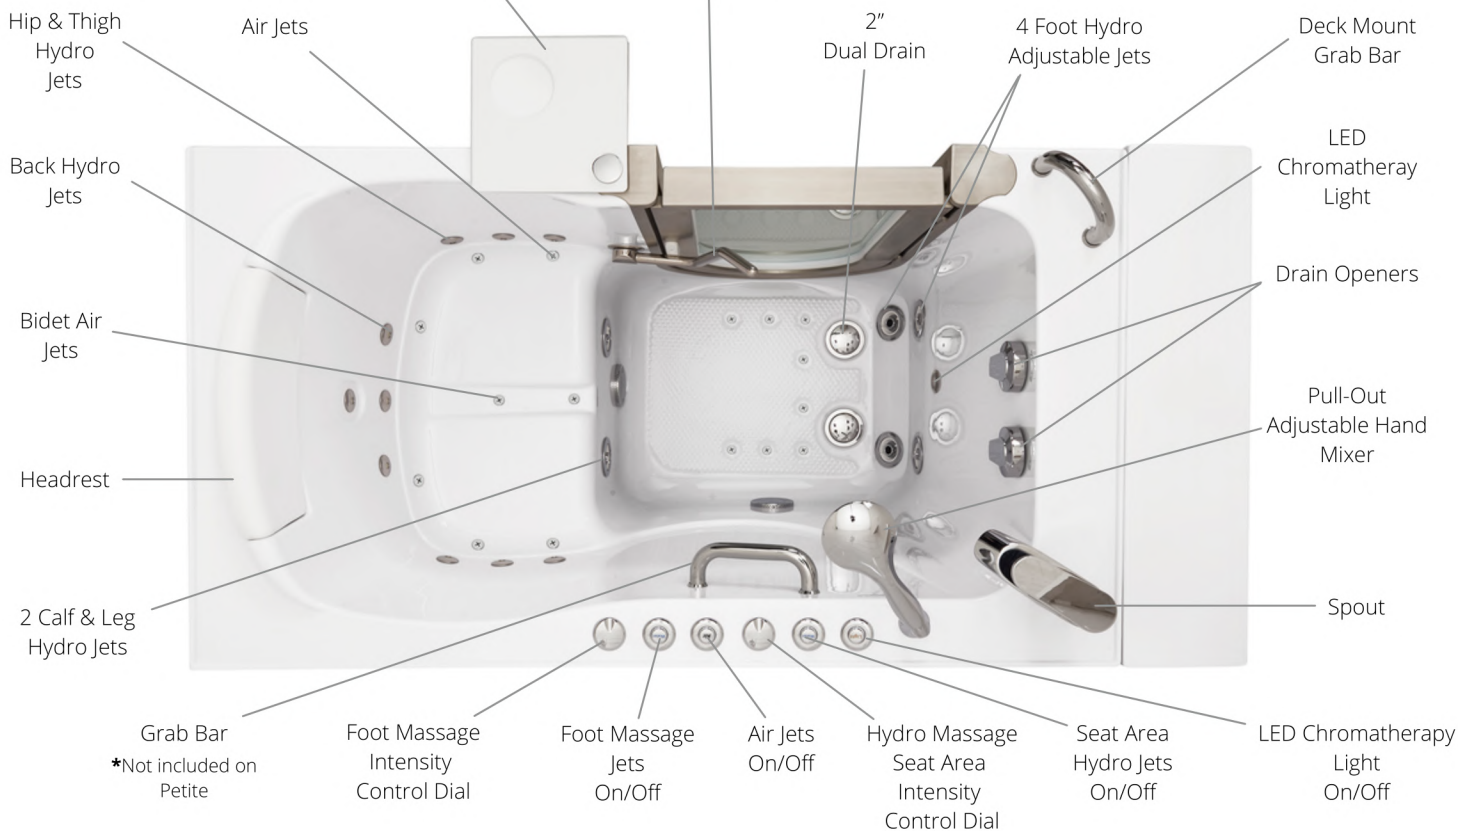

Patented Removeable Swivel Tray

Stainless Steel Door Handle