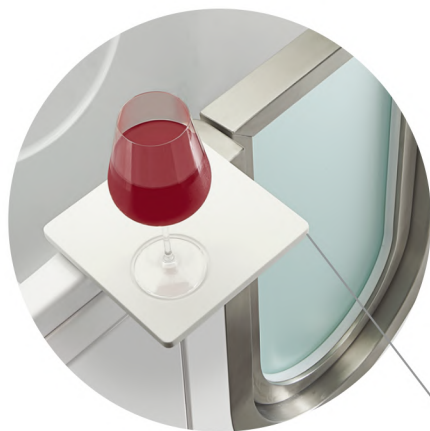

ACRYLIC WALK-IN BATHTUBS

U-SHAPE INWARD SWING DOOR WALK-IN TUBS

ULTIMATE
30" X 60"

ELITE • ROYAL • PETITE • ULTIMATE

Customize your therapeutic massage experience - from a gentle pressure to a more rigorous massage. Relax, rejuvenate, and revive with Ella's Bubbles Air+Hydrotherapy Massage or the new Hydro+Independent Foot and Calf Massage!

Elite

30"W x 52"L
76cm x 132cm
Seat Size: 22"

Royal

32"W x 52"L
81cm x 132cm
Seat Size: 24"

Petite

28"W x 52"L
71cm x 132cm
Seat Size: 20"

Ultimate

30"W x 60"L
75cm X 152cm
Seat Size:
24"

Stainless Steel & Tempered Glass Door Walk-In Tubs

16 Air Jet + 16 Hydro Jet Therapeutic Massage

The removable, inward-swing door is made from a custom brushed stainless steel and a frosted tempered glass window to give a sleek, contemporary look.

ELLA 4-PORT 2" DUAL DRAIN

1½" Industry Standard Single 1½" Drain

Compared To

2" **2"** Ella 4-Port 2" Drains

Ella Faucet Options & Shower Column Kit

What makes this Ella Shower Column Kit unique, is the ability to connect to an Ella 2 piece or 5 piece deck-mounted faucet by replacing the handheld shower head. The column can be effortlessly adjusted up to 7 feet tall and it includes a vertically movable, 5 mode multi-functional hand shower and an oversized 10" overhead rain shower.