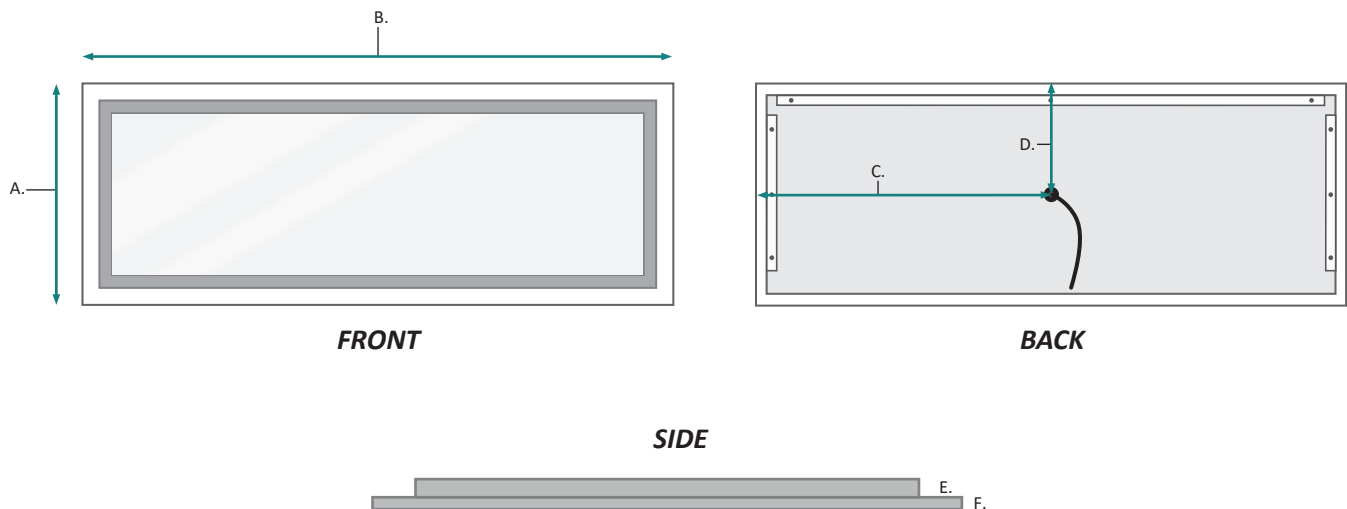

## Dimensions

- Height: 36"
- Width: 96"
- Depth: 1-9/16"