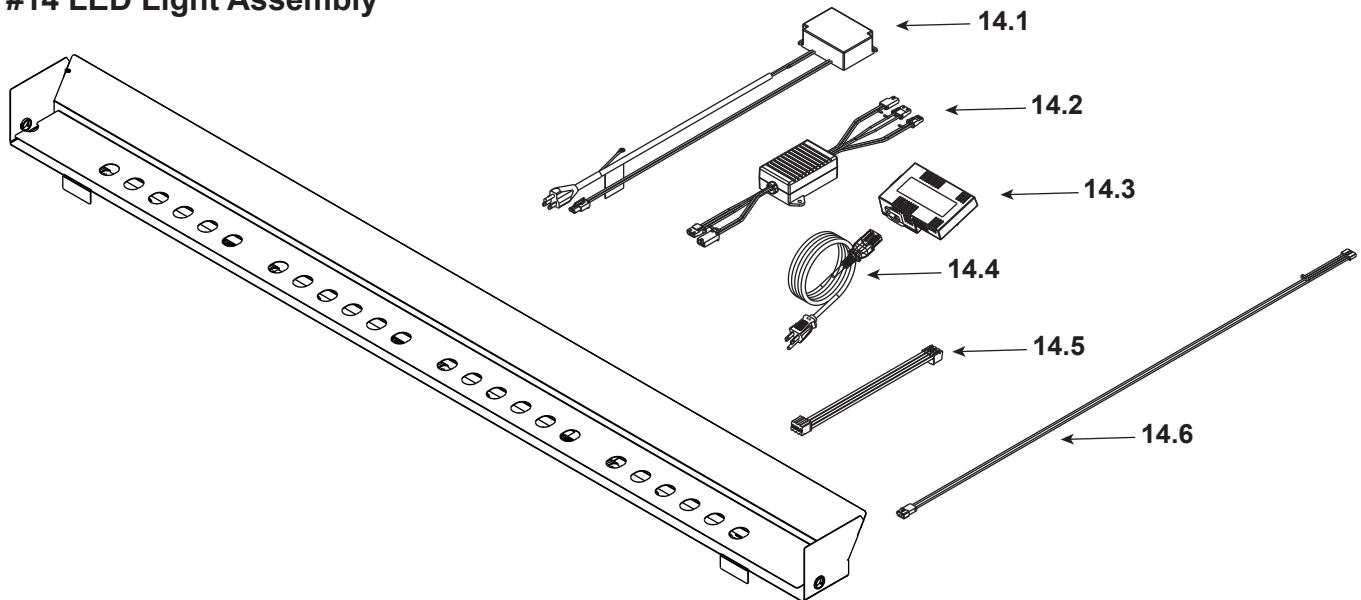

Service Parts

ECHEL72IN-C

Beginning Manufacturing Date: Aug 2019
Ending Manufacturing Date: Active

IMPORTANT: THIS IS DATED INFORMATION. Parts must be ordered from a dealer or distributor. **Hearth and Home Technologies does not sell directly to consumers.** Provide model number and serial number when requesting service parts from your dealer or distributor.

Stocked
at Depot

ITEM	DESCRIPTION	COMMENTS	PART NUMBER	
1	Non-combustible Board, Top		SRV2331-460	
2	Standoff, Top	Qty 4 req	2604-283	
3	Side Trim	Qty 2 req	2300-281	
4	Non-combustible Board, Side	Qty 2 req	2300-461	
5	Bottom Glass		2331-018	
6	Burner		2411-007	
7	Pilot Assembly		See Following Page	
8	Shield, Pilot		2410-196	
9	Glass Assembly		GLA-72-MAJ	
10	Shield, Bottom Glass		2331-179	
11	Panel, Bottom		2331-147	
12	Rock Tray		2411-151	
13	Heat Shield		2606-150	

#14 LED Light Assembly

14	LED Light Assembly		ALK-72-C	
14.1	Power Supply, LED 40W		2326-113	Y
14.2	LED Dimmer		2326-112	Y
14.3	Module, B Type AC		SRV2326-150	Y
14.4	Cable, B Type AC Module		SRV2326-152	Y
14.5	LED Lightbar Connection		2300-753	Y
14.6	Cable, Linear LED		2300-754	Y

Additional service part numbers on following page.