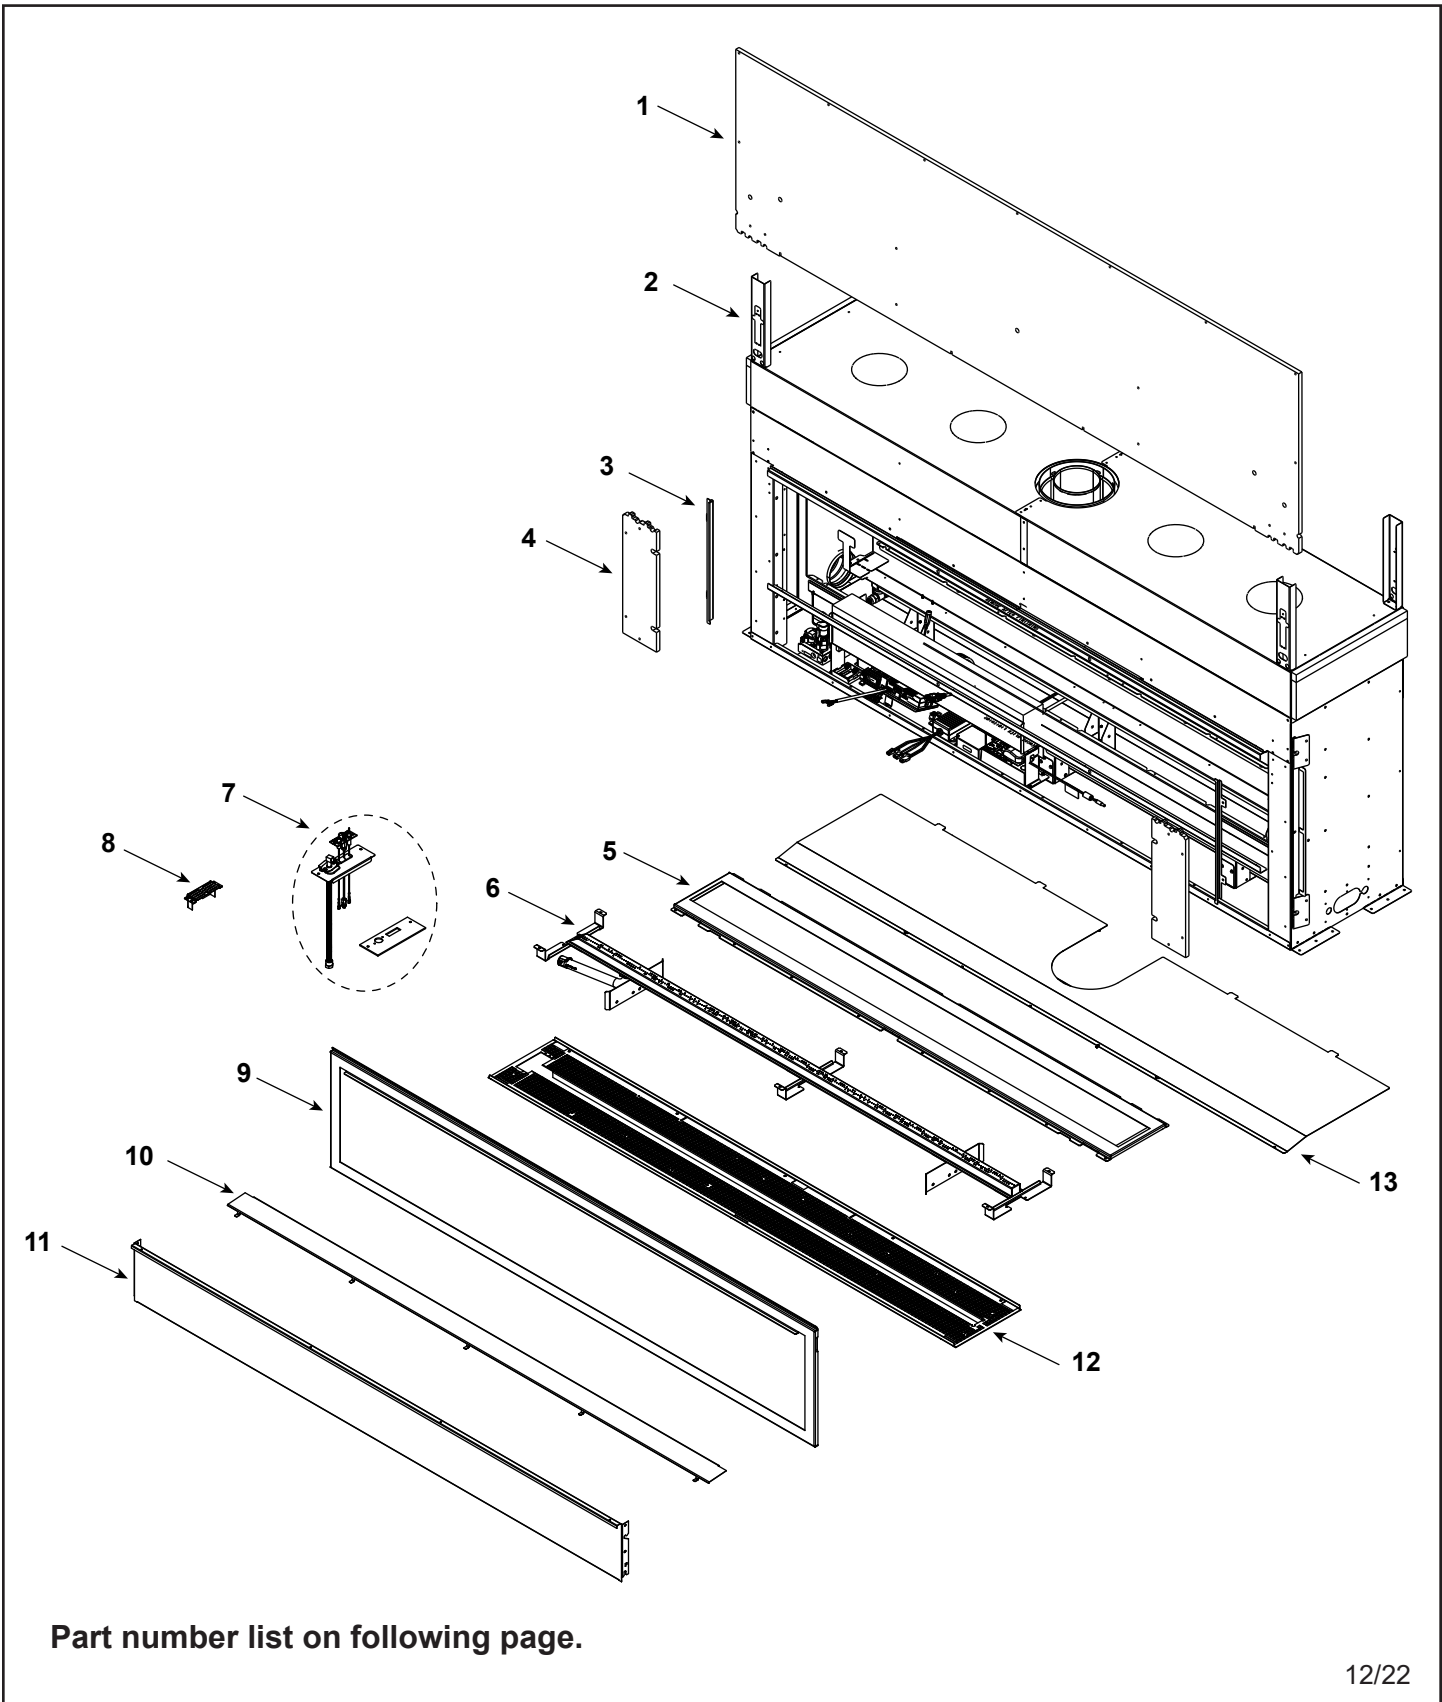

Service Parts

ECHEL72IN-C

Echelon 72" Gas Fireplace - DV

Beginning Manufacturing Date: Aug 2019
Ending Manufacturing Date: Active

Part number list on following page.

Service Parts

ECHEL72IN-C

Beginning Manufacturing Date: Aug 2019
Ending Manufacturing Date: Active

IMPORTANT: THIS IS DATED INFORMATION. Parts must be ordered from a dealer or distributor. **Hearth and Home Technologies does not sell directly to consumers.** Provide model number and serial number when requesting service parts from your dealer or distributor.

Stocked
at Depot

ITEM	DESCRIPTION	COMMENTS	PART NUMBER	
1	Non-combustible Board, Top		SRV2331-460	
2	Standoff, Top	Qty 4 req	2604-283	
3	Side Trim	Qty 2 req	2300-281	
4	Non-combustible Board, Side	Qty 2 req	2300-461	
5	Bottom Glass		2331-018	
6	Burner		2411-007	
7	Pilot Assembly		See Following Page	
8	Shield, Pilot		2410-196	
9	Glass Assembly		GLA-72-MAJ	
10	Shield, Bottom Glass		2331-179	
11	Panel, Bottom		2331-147	
12	Rock Tray		2411-151	
13	Heat Shield		2606-150	

#14 LED Light Assembly