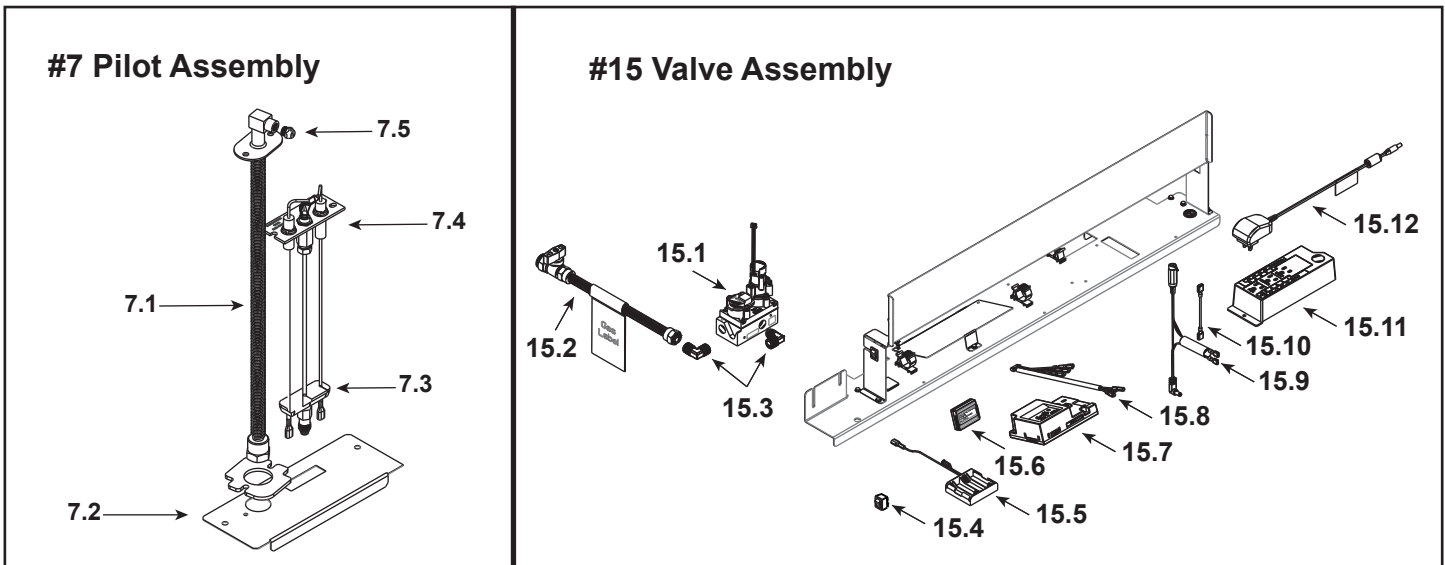

IMPORTANT: THIS IS DATED INFORMATION. Parts must be ordered from a dealer or distributor. **Hearth and Home Technologies does not sell directly to consumers.** Provide model number and serial number when requesting service parts from your dealer or distributor.

Stocked at Depot

ITEM	DESCRIPTION	COMMENTS	PART NUMBER	
7.1	Bulkhead w/Flex tube		2166-119	Y
7.2	Plate, Flex and Pilot		2300-163	
7.3	3-Hole Grommet		SRV2118-420	
7.4	Pilot Assembly, NG		2406-012	Y
	Pilot Assembly, Propane	Convert 2406-012 with SRV593-527		Y
7.5	Orifice, NG #23C		582-823	Y
	Orifice, Propane #46C		582-846	Y
15.1	Valve, NG		SRV2166-302	Y
	Valve, Propane		2166-303	Y
15.2	Flex Ball Valve Assembly		302-323	Y
15.3	Elbow	Qty 2 req	SRV4021-045	
15.4	Reset Switch	Propane Only	2206-298	Y
15.5	Battery Pack**		SRV2326-134	Y
15.6	Module, RF		SRV2326-120	Y
15.7	Module, IFT Control		SRV2326-130	Y
15.8	Wire Harness		SRV2326-132	Y
15.9	Reset Switch Wire	Propane Only	SRV2326-135	Y
15.10	Jumper Wire, 2.5 inch		2155-033	Y
15.11	Junction Box		SRV4021-013	Y
15.12	Transformer, 6 Volt Wall		SRV2326-131	Y
	Component Insulation		2604-102	Y

**Fuse for battery pack can be sourced locally, not a warranty item. Specs are 250v, 3A fuse, 3/4" long
Additional service part numbers on following page.