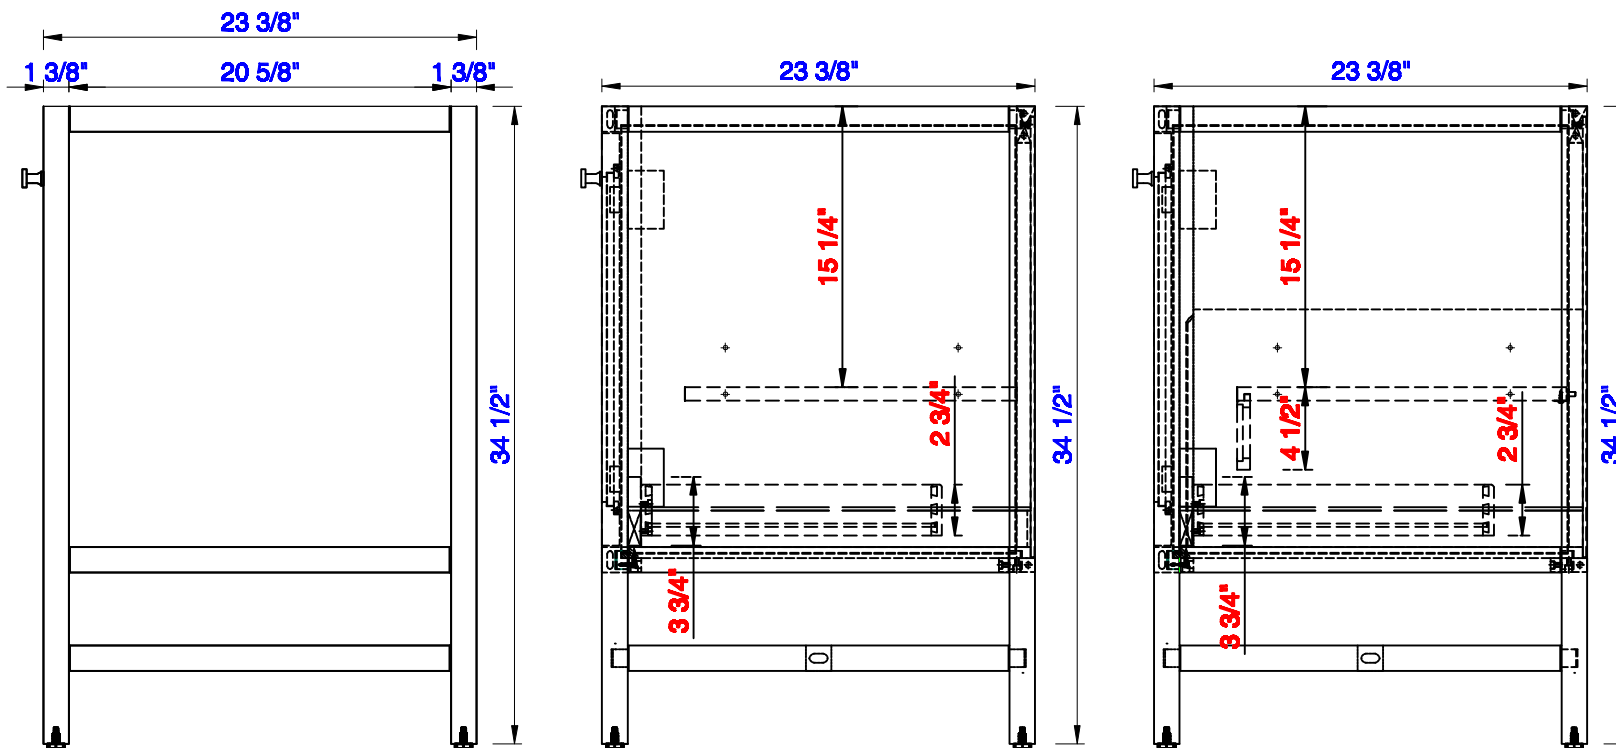

29 7/8"

Item Number:
E445-V30-MCA

JAMES MARTIN

VANITIES™

Addison 29 7/8" Single Cabinet
Diagrams with Dimensions
page 01 of 03

NOTE ONE: Countertops are not shown in these diagrams. (Cabinet Only)

NOTE TWO: This vanity does not have a Backsplash.

29 7/8"

Item Number:
E445-V30-MCA

JAMES MARTIN

VANITIES™

Addison 29 7/8" Single Cabinet
Diagrams with Dimensions
page 02 of 03

NOTE ONE: Countertops are not shown in these diagrams. (Cabinet Only)

NOTE TWO: This vanity does not have a Backsplash.

Please consult our website for Countertop Diagrams: www.jamesmartinvanities.com

Version:202004

758mm

Item Number:
E445-V30-MCA

JAMES MARTIN

VANITIES™

Addison 758mm Single Cabinet
Diagrams with Dimensions
page 01 of 03

758mm

Item Number:
E445-V30-MCA

JAMES MARTIN

VANITIES™

Addison 758mm Single Cabinet
Diagrams with Dimensions
page 02 of 03

NOTE ONE: Countertops are not shown in these diagrams. (Cabinet Only)

NOTE TWO: Internal Shelves (Shown) are designed to align with sinks in James Martin's Optional Countertops. Customer's own countertops and sinks may align differently, and modification may be required. Please consult our website for Countertop Diagrams: www.jamesmartinvanities.com