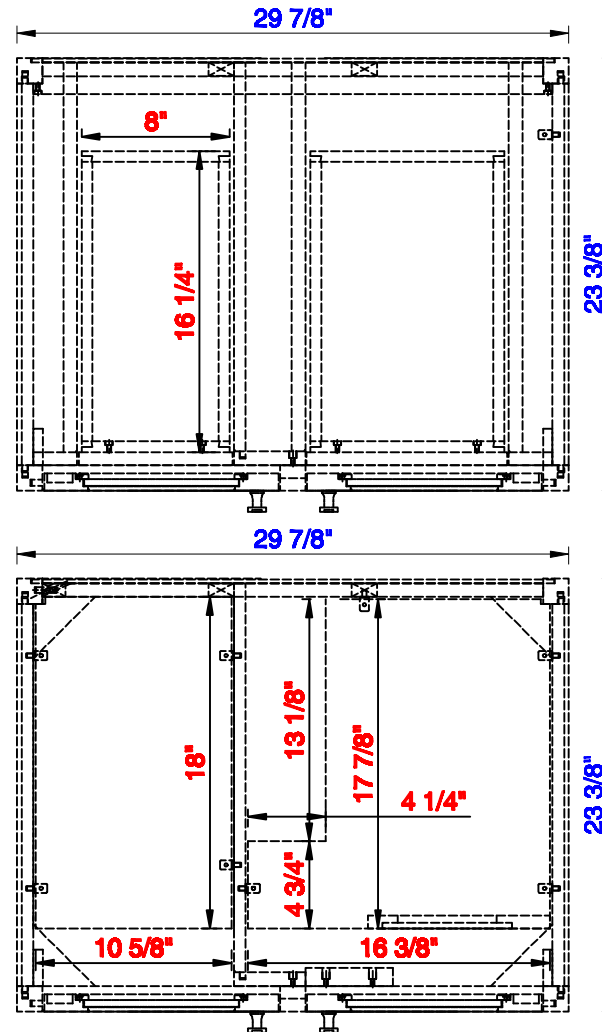

NOTE ONE: Countertops are not shown in these diagrams. (Cabinet Only)

NOTE TWO: Internal Shelves (Shown) are designed to align with sinks in James Martin's Optional Countertops. Customer's own countertops and sinks may align differently, and modification may be required. Please consult our website for Countertop Diagrams: www.jamesmartinvanities.com