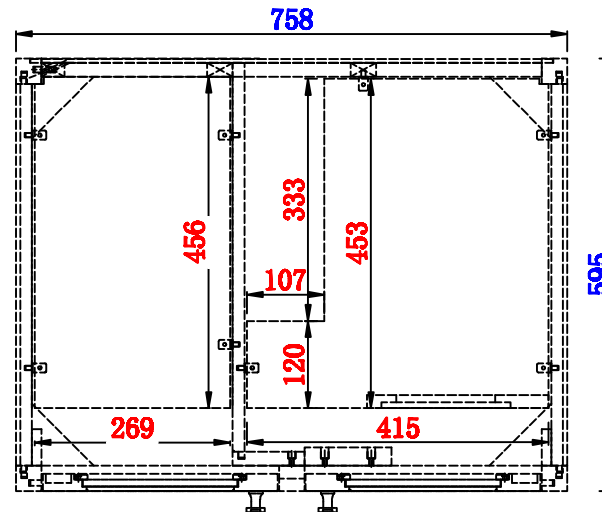

29 7/8"

Item Number:
E445-V30-MCA

JAMES MARTIN

VANITIES™

Addison 29 7/8" Single Cabinet
Diagrams with Dimensions
page 01 of 03

NOTE ONE: Countertops are not shown in these diagrams. (Cabinet Only)

NOTE TWO: This vanity does not have a Backsplash.

Please consult our website for Countertop Diagrams: www.jamesmartinvanities.com

Version:202004

758mm

Item Number:
E445-V30-MCA

JAMES MARTIN

VANITIES™

Addison 758mm Single Cabinet
Diagrams with Dimensions
page 01 of 03

758mm

Item Number:
E445-V30-MCA

JAMES MARTIN

VANITIES™

Addison 758mm Single Cabinet
Diagrams with Dimensions
page 02 of 03

NOTE ONE: Countertops are not shown in these diagrams. (Cabinet Only)

NOTE TWO: Internal Shelves (Shown) are designed to align with sinks in James Martin's Optional Countertops. Customer's own countertops and sinks may align differently, and modification may be required. Please consult our website for Countertop Diagrams: www.jamesmartinvanities.com

Version:202004

758mm

Item Number:
E445-V30-MCA

JAMES MARTIN

VANITIES™

Addison 758mm Single Cabinet
Diagrams with Dimensions
page 03 of 03

NOTE ONE: Countertops are not shown in these diagrams. (Cabinet Only)