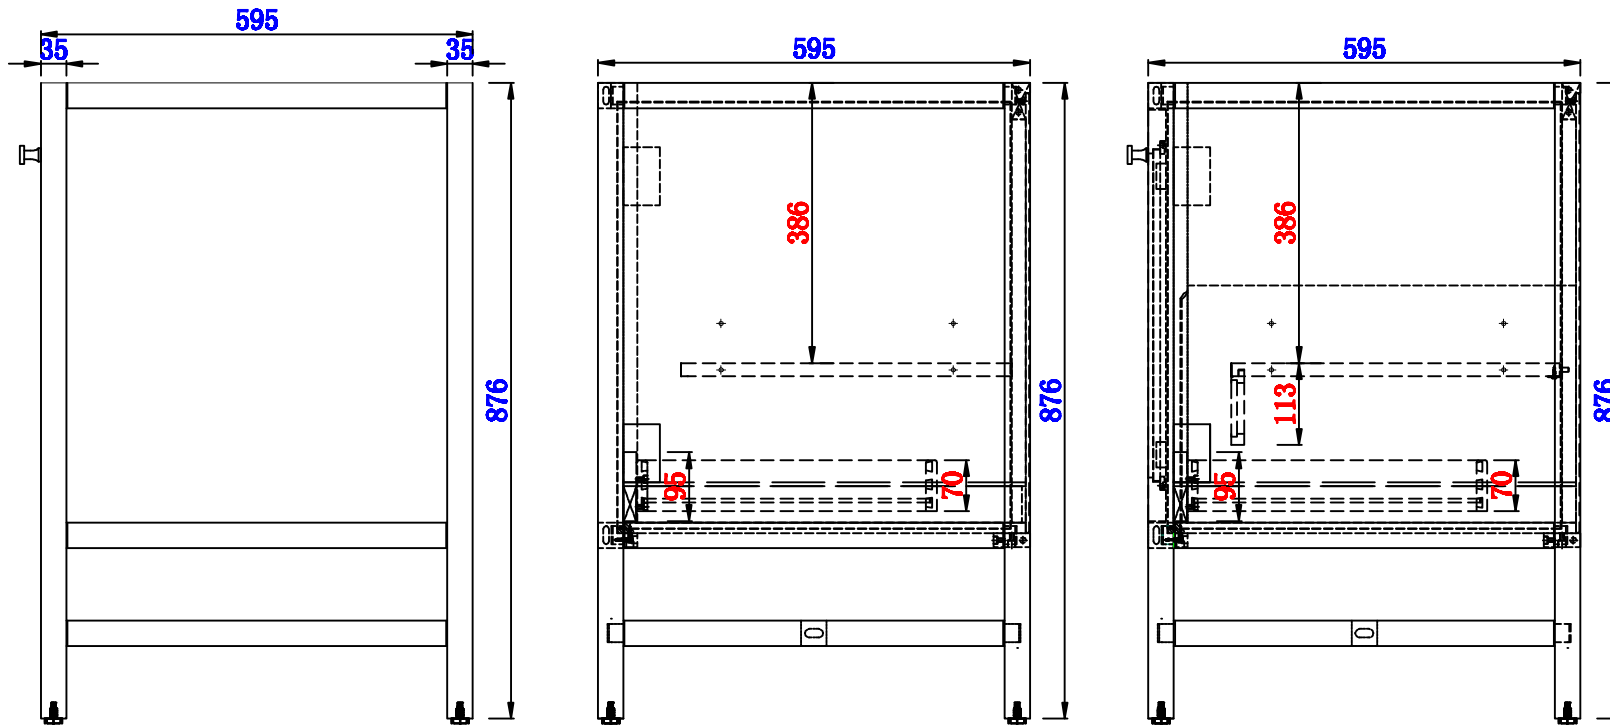

29 7/8"

Item Number:
E445-V30-MCA

JAMES MARTIN

VANITIES™

Addison 29 7/8" Single Cabinet
Diagrams with Dimensions
page 01 of 03

NOTE ONE: Countertops are not shown in these diagrams. (Cabinet Only)

NOTE TWO: This vanity does not have a Backsplash.

29 7/8"

Item Number:
E445-V30-MCA

JAMES MARTIN

VANITIES™

Addison 29 7/8" Single Cabinet
Diagrams with Dimensions
page 02 of 03

NOTE ONE: Countertops are not shown in these diagrams. (Cabinet Only)

NOTE TWO: This vanity does not have a Backsplash.

758mm

Item Number:
E445-V30-MCA

JAMES MARTIN

VANITIES™

Addison 758mm Single Cabinet
Diagrams with Dimensions
page 02 of 03

NOTE ONE: Countertops are not shown in these diagrams. (Cabinet Only)

NOTE TWO: Internal Shelves (Shown) are designed to align with sinks in James Martin's Optional Countertops. Customer's own countertops and sinks may align differently, and modification may be required. Please consult our website for Countertop Diagrams: www.jamesmartinvanities.com

Version:202004

758mm

Item Number:
E445-V30-MCA

JAMES MARTIN

VANITIES™

Addison 758mm Single Cabinet
Diagrams with Dimensions
page 03 of 03

NOTE ONE: Countertops are not shown in these diagrams. (Cabinet Only)