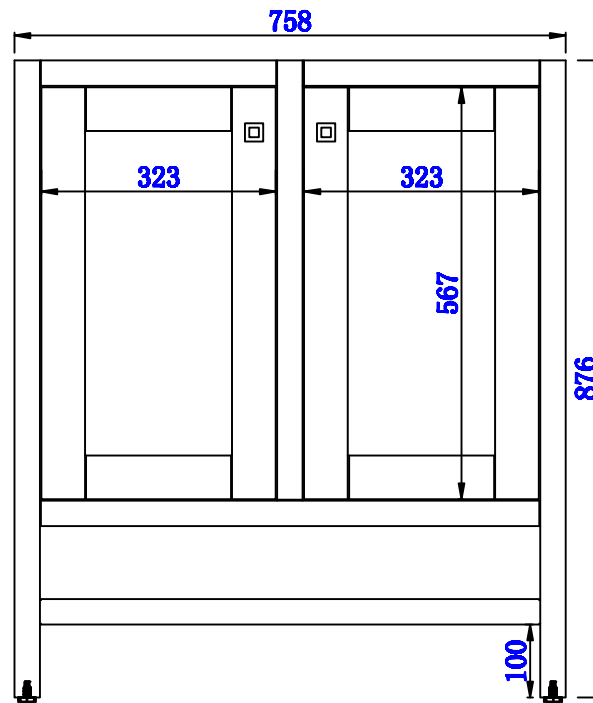

29 7/8"

Item Number:
E445-V30-MCA

JAMES MARTIN

VANITIES™

Addison 29 7/8" Single Cabinet
Diagrams with Dimensions
page 01 of 03

NOTE ONE: Countertops are not shown in these diagrams. (Cabinet Only)

NOTE TWO: This vanity does not have a Backsplash.

29 7/8"

Item Number:
E445-V30-MCA

JAMES MARTIN

VANITIES™

Addison 29 7/8" Single Cabinet
Diagrams with Dimensions
page 02 of 03

NOTE ONE: Countertops are not shown in these diagrams. (Cabinet Only)

NOTE TWO: This vanity does not have a Backsplash.

Please consult our website for Countertop Diagrams: www.jamesmartinvanities.com

Version:202004

758mm

Item Number:
E445-V30-MCA

JAMES MARTIN

VANITIES™

Addison 758mm Single Cabinet
Diagrams with Dimensions
page 01 of 03

758mm

Item Number:
E445-V30-MCA

JAMES MARTIN

VANITIES™

Addison 758mm Single Cabinet
Diagrams with Dimensions
page 02 of 03

NOTE ONE: Countertops are not shown in these diagrams. (Cabinet Only)

NOTE TWO: Internal Shelves (Shown) are designed to align with sinks in James Martin's Optional Countertops. Customer's own countertops and sinks may align differently, and modification may be required. Please consult our website for Countertop Diagrams: www.jamesmartinvanities.com