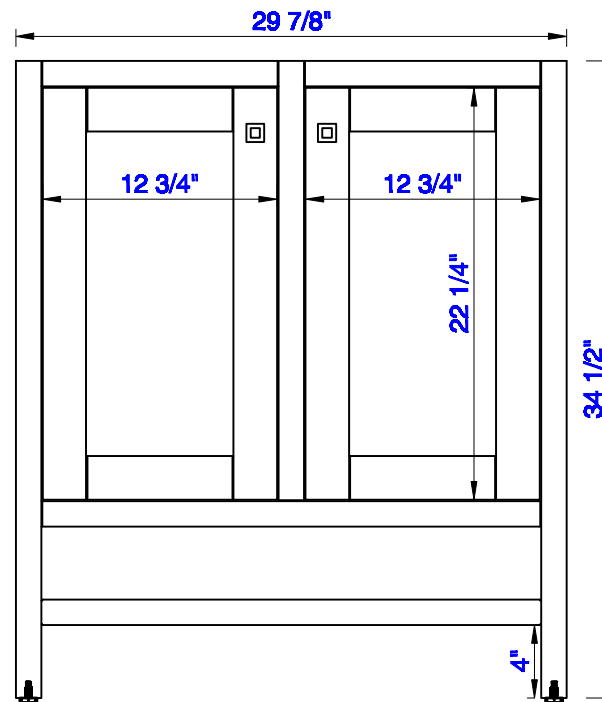

29 7/8"

Item Number:
E445-V30-MCA

JAMES MARTIN

VANITIES™

Addison 29 7/8" Single Cabinet
Diagrams with Dimensions
page 01 of 03

NOTE ONE: Countertops are not shown in these diagrams. (Cabinet Only)

NOTE TWO: This vanity does not have a Backsplash.

29 7/8"

Item Number:
E445-V30-MCA

JAMES MARTIN

VANITIES™

Addison 29 7/8" Single Cabinet
Diagrams with Dimensions
page 02 of 03

NOTE ONE: Countertops are not shown in these diagrams. (Cabinet Only)

NOTE TWO: This vanity does not have a Backsplash.

Please consult our website for Countertop Diagrams: www.jamesmartinvanities.com

Version:202004

758mm

Item Number:
E445-V30-MCA

JAMES MARTIN

VANITIES™

Addison 758mm Single Cabinet
Diagrams with Dimensions
page 01 of 03

758mm

Item Number:
E445-V30-MCA

JAMES MARTIN

VANITIES™

Addison 758mm Single Cabinet
Diagrams with Dimensions
page 02 of 03

NOTE ONE: Countertops are not shown in these diagrams. (Cabinet Only)

NOTE TWO: Internal Shelves (Shown) are designed to align with sinks in James Martin's Optional Countertops. Customer's own countertops and sinks may align differently, and modification may be required. Please consult our website for Countertop Diagrams: www.jamesmartinvanities.com