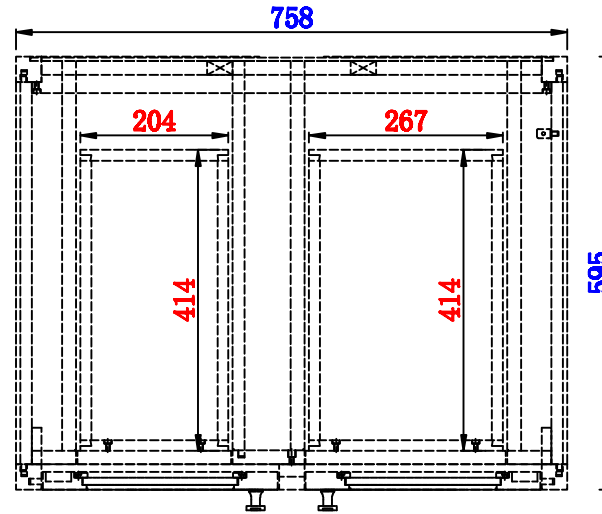

29 7/8"

Item Number:
E445-V30-MCA

JAMES MARTIN

VANITIES™

Addison 29 7/8" Single Cabinet
Diagrams with Dimensions
page 01 of 03

NOTE ONE: Countertops are not shown in these diagrams. (Cabinet Only)

NOTE TWO: This vanity does not have a Backsplash.

Please consult our website for Countertop Diagrams: www.jamesmartinvanities.com

Version:202004

758mm

Item Number:
E445-V30-MCA

JAMES MARTIN

VANITIES™

Addison 758mm Single Cabinet
Diagrams with Dimensions
page 01 of 03

758mm

Item Number:
E445-V30-MCA

JAMES MARTIN

VANITIES™

Addison 758mm Single Cabinet
Diagrams with Dimensions
page 02 of 03

NOTE ONE: Countertops are not shown in these diagrams. (Cabinet Only)

NOTE TWO: Internal Shelves (Shown) are designed to align with sinks in James Martin's Optional Countertops. Customer's own countertops and sinks may align differently, and modification may be required. Please consult our website for Countertop Diagrams: www.jamesmartinvanities.com

Version:202004

758mm

Item Number:
E445-V30-MCA

JAMES MARTIN

VANITIES™

Addison 758mm Single Cabinet
Diagrams with Dimensions
page 03 of 03

NOTE ONE: Countertops are not shown in these diagrams. (Cabinet Only)