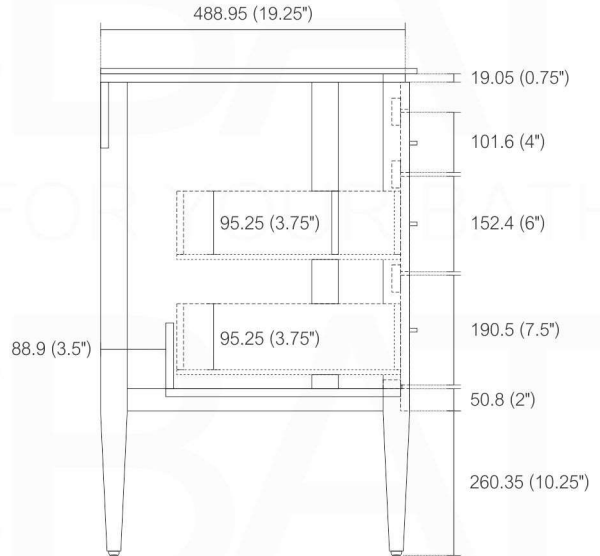

EIFFEL E36

Countertop: QT36 / Sink: AD66CS

Dimensions:	width	depth	height
inches	35.5"	19.75"	33.875"
mm	902	502	860

NOTE: DIMENSIONS AND TECHNICAL DETAILS ARE SUBJECT TO CHANGE WITHOUT NOTICE

. FRONT ELEVATION

. SIDE ELEVATION

. TOP ELEVATION