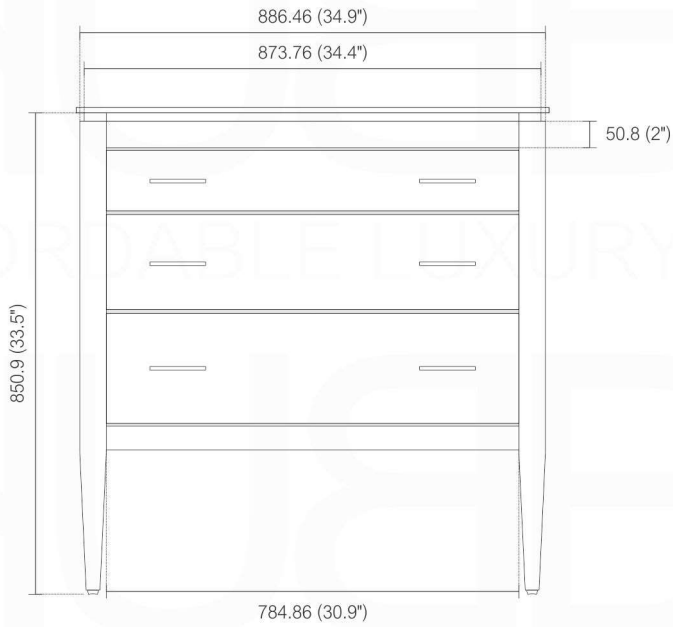

EIFFEL E36

Countertop: QT36 / Sink: AD66CS

Dimensions:	width	depth	height
inches	35.5"	19.75"	33.875"
mm	902	502	860

NOTE: DIMENSIONS AND TECHNICAL DETAILS ARE SUBJECT TO CHANGE WITHOUT NOTICE

. FRONT ELEVATION