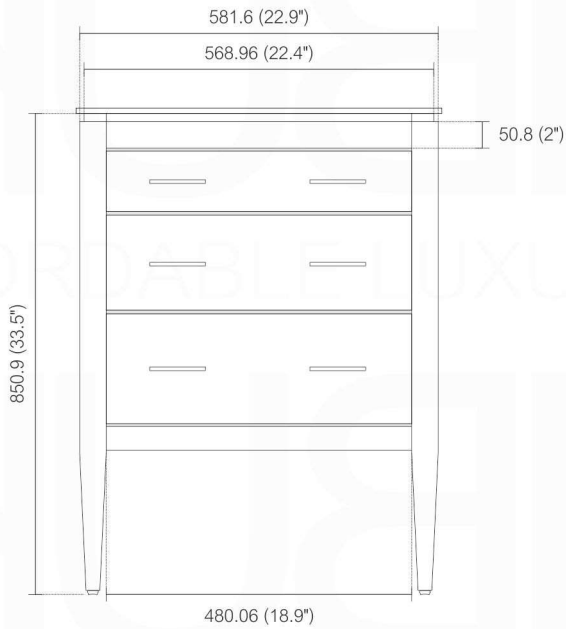

EIFFEL E24

Countertop: QT24 / Sink: AD66CS

Dimensions:	width	depth	height
inches	23.75"	19.75"	33.875"
mm	603	502	860

NOTE: DIMENSIONS AND TECHNICAL DETAILS ARE SUBJECT TO CHANGE WITHOUT NOTICE

. FRONT ELEVATION