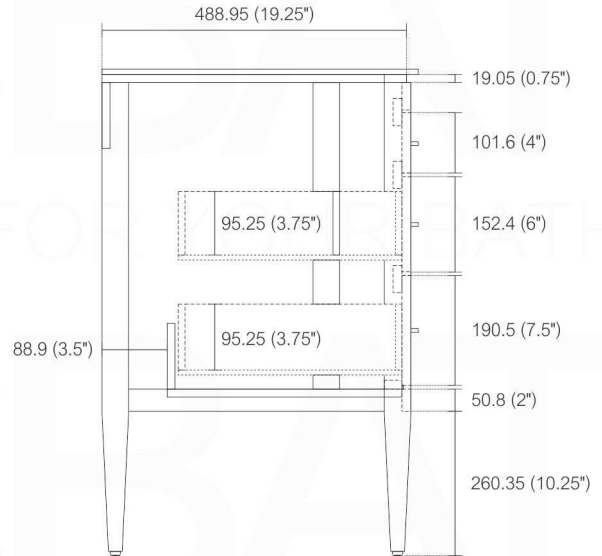

EIFFEL E24

Countertop: QT24 / Sink: AD66CS

Dimensions:	width	depth	height
inches	23.75"	19.75"	33.875"
mm	603	502	860

NOTE: DIMENSIONS AND TECHNICAL DETAILS ARE SUBJECT TO CHANGE WITHOUT NOTICE

. FRONT ELEVATION

. SIDE ELEVATION

. TOP ELEVATION