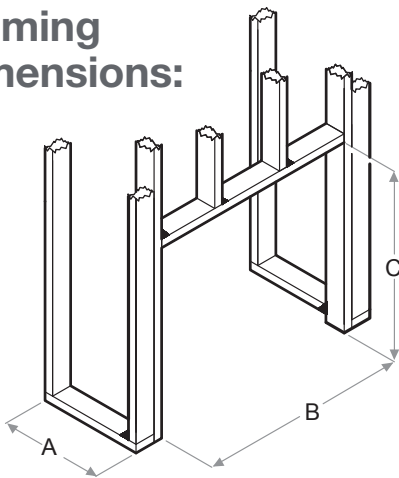

Revillusion® 30" Built-in Electric Firebox

RBF30WC Weathered Concrete

Accessories

RBFGLOSS30 - 30" Tempered Front Glass
Dimensions:
29-1/4" W x 22-1/8" H x 3/8" D
(74.0 cm x 56.1 cm x 1.1 cm)

RBFDOOR30 - 30" Functional Doors with Tempered Glass
Dimensions:
33-3/4" W x 27-1/4" H x 1-1/4" D
(85.8 cm x 69.4 cm x 3.7 cm)

RBF30TRIM38
- 38" Black Installation Trim

RBF30TRIM44
- 44" Black Installation Trim

RBFL30BR - Birch Log Set
Dimensions:
22-3/8" W x 10-7/8" H x 11" D
(56.8 cm x 27.4 cm x 27.9 cm)

RBFL30FC - Fresh Cut Log Set
Dimensions:
22-3/8" W x 10-7/8" H x 11" D
(56.8 cm x 27.4 cm x 27.9 cm)

RBFPLUG

Framing Dimensions:

RBF30

A	B	C
12-1/2" (31.8 cm)	30-5/8" (77.8 cm)	26-1/4" (66.5 cm)
D	E	F
54-1/4" (137.8 cm)	38-1/2" (97.8 cm)	38-1/2" (97.8 cm)

NOTE: The materials used for the finished surround must be cut to precise dimensions as the 1/2" (1.3 cm) self-trimming flange is only to create a finished appearance.