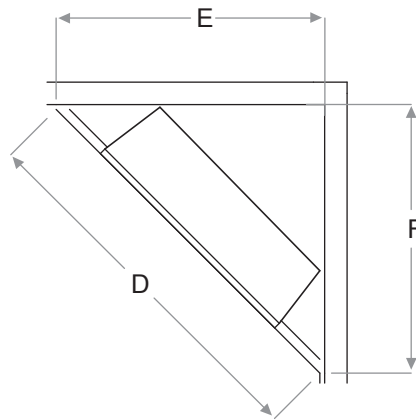

Revillusion® 30" Built-in Electric Firebox

RBF30WC Weathered Concrete

Accessories

RBFGLOSS30 - 30" Tempered Front Glass
Dimensions:
29-1/4" W x 22-1/8" H x 3/8" D
(74.0 cm x 56.1 cm x 1.1 cm)

RBFDOOR30 - 30" Functional Doors with Tempered Glass
Dimensions:
33-3/4" W x 27-1/4" H x 1-1/4" D
(85.8 cm x 69.4 cm x 3.7 cm)

RBF30TRIM38
- 38" Black Installation Trim

RBF30TRIM44
- 44" Black Installation Trim

RBFL30BR - Birch Log Set
Dimensions:
22-3/8" W x 10-7/8" H x 11" D
(56.8 cm x 27.4 cm x 27.9 cm)

RBFL30FC - Fresh Cut Log Set
Dimensions:
22-3/8" W x 10-7/8" H x 11" D
(56.8 cm x 27.4 cm x 27.9 cm)

RBFPLUG

Framing Dimensions:

RBF30

A	B	C
12-1/2" (31.8 cm)	30-5/8" (77.8 cm)	26-1/4" (66.5 cm)
D	E	F
54-1/4" (137.8 cm)	38-1/2" (97.8 cm)	38-1/2" (97.8 cm)

NOTE: The materials used for the finished surround must be cut to precise dimensions as the 1/2" (1.3 cm) self-trimming flange is only to create a finished appearance.