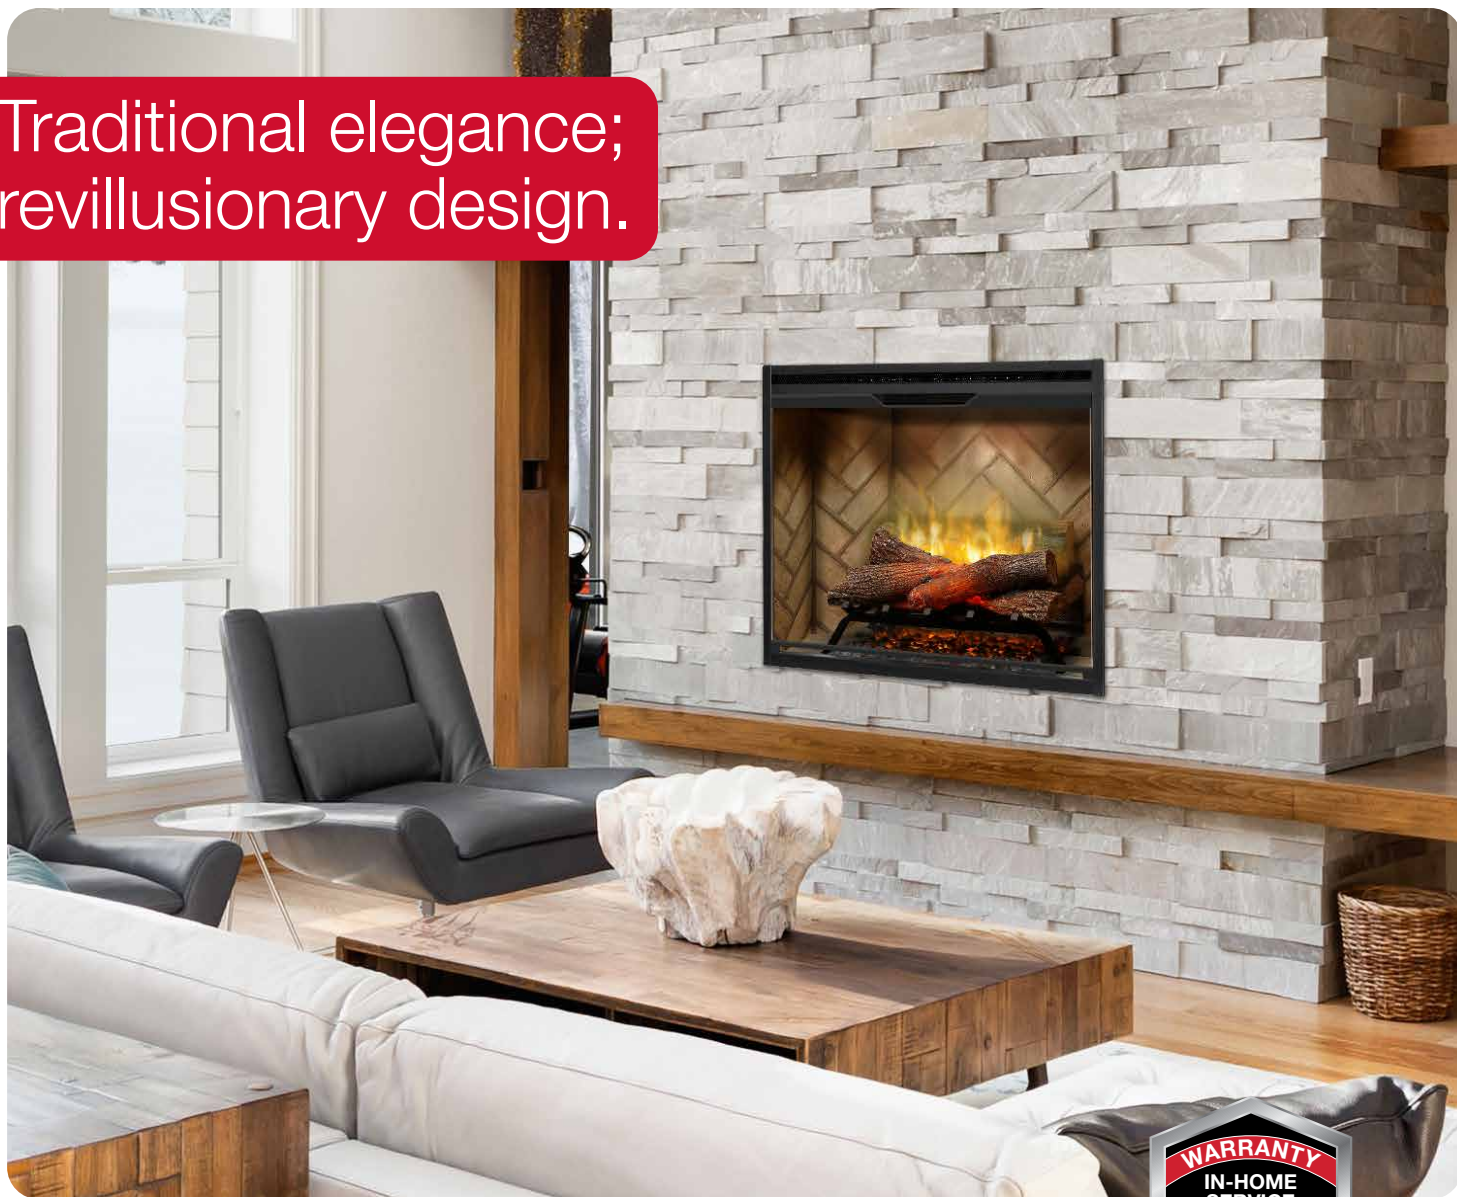

Revillusion®

30" Built-in Electric Firebox

Herringbone Brick

Traditional elegance;
revillusionary design.

Enjoy classic, elegant features with Revillusion®—the electric fireplace inspired by traditional design. You'll be entranced by the flickering flames as they dance between glowing logs, surrounded by a herringbone brick interior with natural soot markings. The timeless appeal of Revillusion creates an authentic, everlasting impression.