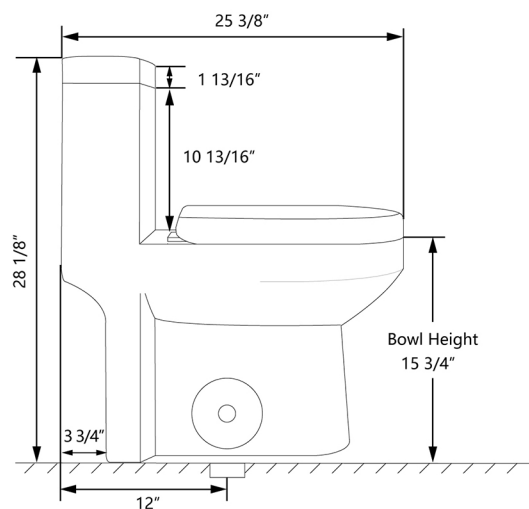

## Dual-Flush Elongated One-Piece Toilet

**SKU: DV-1F52812**

### Features:

- + Glazed ceramic one piece toilet
- + Soft close seat
- + Designed for small bathroom, compact but practical
- + Glazed skirted trapway
- + Installation access 12" Rough-in floor mount installation
- + Dual siphon flush system 0.8/1.28 gallons per flush(GPF)
- + Chrome push button

### Included Accessories

- DV-F812T11 : Tank Lid
- DV-F812S11 : Toilet Seat
- DV-F812S01 : Toilet Seat With Installation Accessories
- DV-F812V31 : Flush Button
- DV-F812V01 : Water Fitting
- DV-F008P11 : Wax Ring
- DV-F081P21 : Side Cover Parts
- DV-FMYV51 : Supply Line Connector

## Specifications:

- + 0.8/1.28 GPF
- + Dual Siphon Flush System
- + 12" Rough-in
- + 16 3/4" Seat Height
- + Elongated Bowl
- + 15 3/4" Bowl Height
- + One Year Limited Warranty
- + Factory Flush-tested
- + cUPC&UPC Certified
- + **Product Weight:** 82 lbs.
- + **L:** 25 3/8" x **W:** 13 3/8" x **H:** 28 1/8"