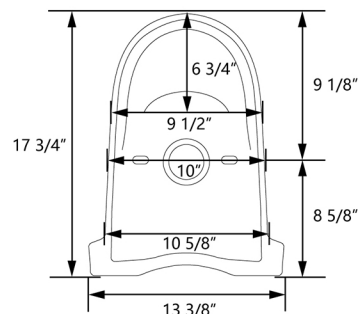

### Features:

- + Glazed ceramic one piece toilet
- + Soft close seat
- + Designed for small bathroom, compact but practical
- + Glazed skirted trapway
- + Installation access 12" Rough-in floor mount installation
- + Dual siphon flush system 0.8/1.28 gallons per flush(GPF)
- + Chrome push button

## Specifications:

- + 0.8/1.28 GPF
- + Dual Siphon Flush System
- + 12" Rough-in
- + 16 3/4" Seat Height
- + Elongated Bowl
- + 15 3/4" Bowl Height
- + One Year Limited Warranty
- + Factory Flush-tested
- + cUPC&UPC Certified
- + **Product Weight:** 82 lbs.
- + **L:** 25 3/8" x **W:** 13 3/8" x **H:** 28 1/8"