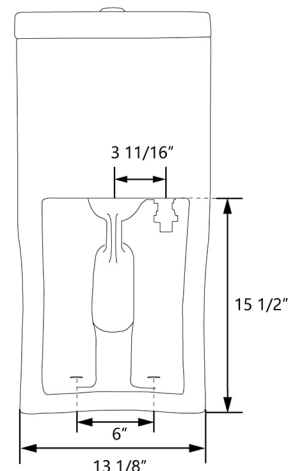

### Features:

- + Glazed ceramic one piece toilet
- + Soft close seat
- + Designed for small bathroom, compact but practical
- + Glazed skirted trapway
- + Installation access 12" Rough-in floor mount installation
- + Dual siphon flush system 0.8/1.28 gallons per flush(GPF)
- + Chrome push button

### Included Accessories

- DV-F812T11 : Tank Lid
- DV-F812S11 : Toilet Seat
- DV-F812S01 : Toilet Seat With Installation Accessories
- DV-F812V31 : Flush Button
- DV-F812V01 : Water Fitting
- DV-F008P11 : Wax Ring
- DV-F081P21 : Side Cover Parts
- DV-FMYV51 : Supply Line Connector

## Specifications:

- + 0.8/1.28 GPF
- + Dual Siphon Flush System
- + 12" Rough-in
- + 16 3/4" Seat Height
- + Elongated Bowl
- + 15 3/4" Bowl Height
- + One Year Limited Warranty
- + Factory Flush-tested
- + cUPC&UPC Certified
- + **Product Weight:** 82 lbs.
- + **L:** 25 3/8" x **W:** 13 3/8" x **H:** 28 1/8"

## Notes:

- + Please check if the product is intact at the first time upon you receive the goods.
- + Please follow the installation instructions to install this product.
- + Please note the size of the products, this toilet is suitable for small space.
- + Choose the matching toilet seat according to the dimensions of the toilet seat and the bolts' spread distance.
- + This toilet is suitable for 1/2" and 7/8" supply line.
- + The toilet is a floor mounted type.