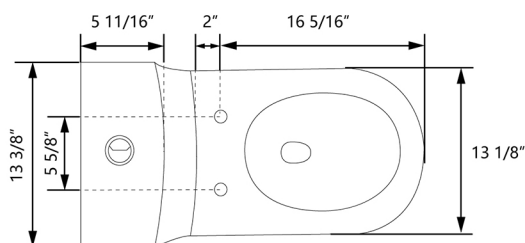

### Features:

- + Glazed ceramic one piece toilet
- + Soft close seat
- + Designed for small bathroom, compact but practical
- + Glazed skirted trapway
- + Installation access 12" Rough-in floor mount installation
- + Dual siphon flush system 0.8/1.28 gallons per flush(GPF)
- + Chrome push button

## Specifications:

- + 0.8/1.28 GPF
- + Dual Siphon Flush System
- + 12" Rough-in
- + 16 3/4" Seat Height
- + Elongated Bowl
- + 15 3/4" Bowl Height
- + One Year Limited Warranty
- + Factory Flush-tested
- + cUPC&UPC Certified
- + **Product Weight:** 82 lbs.
- + **L:** 25 3/8" x **W:** 13 3/8" x **H:** 28 1/8"