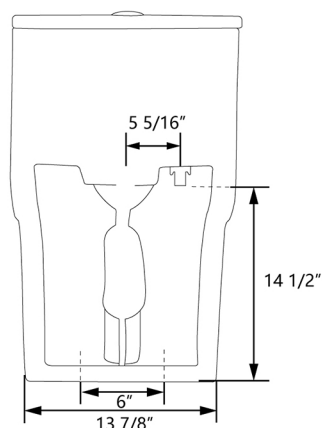

DeerValley One-Piece Toilet

One Year Limited Warranty

DeerValley®

1.28 GPF (Water Efficient)

Elongated One-Piece Toilet

SKU: DV-1F52807

Features:

- + Glazed ceramic one piece toilet
- + Quick-release soft-close seat
- + Designed for small bathroom, compact but practical
- + Glazed skirted trapway
- + Installation access 12" Rough-in floor mount installation
- + Single siphon flush system 1.28 gallons per flush (GPF)
- + Chrome push button

Included Accessories

- DV-F807T11 : Tank Lid
- DV-F807S11 : Toilet Seat
- DV-F807S01 : Toilet Seat With Installation Accessories
- DV-F807V31 : Flush Button
- DV-F807V01 : Water Fitting
- DV-F008P11 : Wax Ring
- DV-F081P21 : Side Cover Parts
- DV-FMJV52 : Supply Line Connector

DeerValley One-Piece Toilet

One Year Limited Warranty

DeerValley®

Specifications:

- + 1.28 GPF
- + Siphon Flush System
- + 12" Rough-in
- + 15 1/2" Seat Height
- + Elongated Bowl
- + 15" Bowl Height
- + One Year Limited Warranty
- + Factory Flush-tested
- + cUPC&UPC Certified
- + **Product Weight:** 82 lbs.
- + **L:** 24 3/16" x **W:** 15 15/16" x **H:** 26 3/16"

Notes:

- + Please check if the product is intact at the first time upon you receive the goods.
- + Please follow the installation instructions to install this product.
- + Please note the size of the products, this toilet is suitable for small space.
- + Choose the matching toilet seat according to the dimensions of the toilet seat and the bolts' spread distance.
- + This toilet is suitable for 1/2" and 7/8" supply line.
- + The toilet is a floor mounted type.