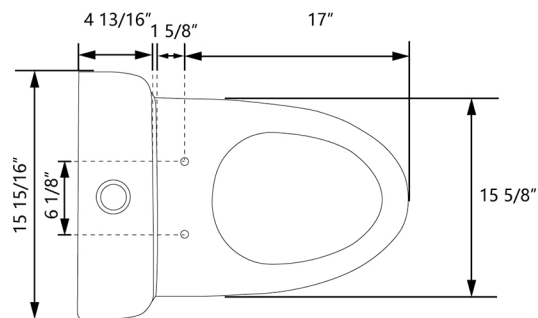

DeerValley One-Piece Toilet

One Year Limited Warranty

DeerValley®

1.28 GPF (Water Efficient)

Elongated One-Piece Toilet

SKU: DV-1F52807

Features:

- + Glazed ceramic one piece toilet
- + Quick-release soft-close seat
- + Designed for small bathroom, compact but practical
- + Glazed skirted trapway
- + Installation access 12" Rough-in floor mount installation
- + Single siphon flush system 1.28 gallons per flush (GPF)
- + Chrome push button

DeerValley One-Piece Toilet

One Year Limited Warranty

DeerValley®

Specifications:

- + 1.28 GPF
- + Siphon Flush System
- + 12" Rough-in
- + 15 1/2" Seat Height
- + Elongated Bowl
- + 15" Bowl Height
- + One Year Limited Warranty
- + Factory Flush-tested
- + cUPC&UPC Certified
- + **Product Weight:** 82 lbs.
- + **L:** 24 3/16" x **W:** 15 15/16" x **H:** 26 3/16"

Notes:

- + Please check if the product is intact at the first time upon you receive the goods.
- + Please follow the installation instructions to install this product.
- + Please note the size of the products, this toilet is suitable for small space.
- + Choose the matching toilet seat according to the dimensions of the toilet seat and the bolts' spread distance.
- + This toilet is suitable for 1/2" and 7/8" supply line.
- + The toilet is a floor mounted type.