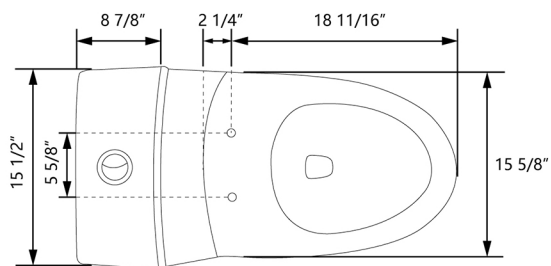

**0.8/1.28 GPF**

**Dual-Flush Elongated One-Piece Toilet with Glazed Surface**

**SKU: DV-1F52636**

## Features:

- + Glazed ceramic one piece toilet
- + Quick-release soft-close seat
- + Glazed skirted trapway
- + Installation access 12" Rough-in floor mount installation
- + Tornado dual flush system 0.8/1.28 gallons per flush (GPF)
- + Chrome push button

## Specifications:

- + 0.8/1.28 GPF
- + Tornado Dual Flush System
- + 12" Rough-in
- + 16 3/8" Seat Height
- + Elongated Bowl
- + 15 7/8" Bowl Height
- + One Year Limited Warranty
- + Factory Flush-tested
- + cUPC&UPC Certified
- + **Product Weight:** 112 lbs.
- + **L:** 28 5/8" x **W:** 15 1/2" x **H:** 26 7/16"