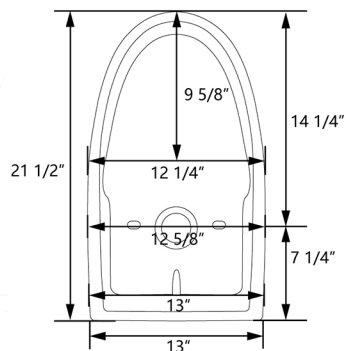

**0.8/1.28 GPF**

**Dual-Flush Elongated One-Piece Toilet with Glazed Surface**

**SKU: DV-1F52636**

## Features:

- + Glazed ceramic one piece toilet
- + Quick-release soft-close seat
- + Glazed skirted trapway
- + Installation access 12" Rough-in floor mount installation
- + Tornado dual flush system 0.8/1.28 gallons per flush (GPF)
- + Chrome push button

## Specifications:

- + 0.8/1.28 GPF
- + Tornado Dual Flush System
- + 12" Rough-in
- + 16 3/8" Seat Height
- + Elongated Bowl
- + 15 7/8" Bowl Height
- + One Year Limited Warranty
- + Factory Flush-tested
- + cUPC&UPC Certified
- + **Product Weight:** 112 lbs.
- + **L:** 28 5/8" x **W:** 15 1/2" x **H:** 26 7/16"

## Notes:

- + Please check if the product is intact at the first time upon you receive the goods.
- + Please follow the installation instructions to install this product.
- + Choose the matching toilet seat according to the dimensions of the toilet seat and the bolts' spread distance.
- + This toilet is suitable for 1/2" and 7/8" supply line.
- + The toilet is a floor mounted type.