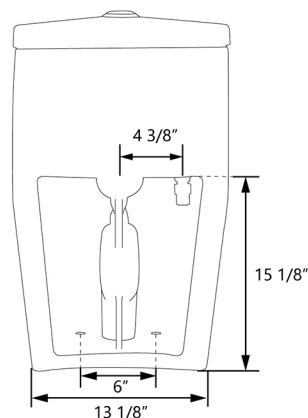

**0.8/1.28 GPF**

**Dual-Flush Elongated One-Piece Toilet with Glazed Surface**

**SKU: DV-1F52636**

## Features:

- + Glazed ceramic one piece toilet
- + Quick-release soft-close seat
- + Glazed skirted trapway
- + Installation access 12" Rough-in floor mount installation
- + Tornado dual flush system 0.8/1.28 gallons per flush (GPF)
- + Chrome push button

## Included Accessories

- ◉ DV-F636T11 : Tank Lid
- ◉ DV-F636S11 : Toilet Seat
- ◉ DV-F636S01 : Toilet Seat With Installation Accessories
- ◉ DV-F636V31 : Flush Button
- ◉ DV-F636V01 : Water Fitting
- ◉ DV-F026P31 : Wax Ring
- ◉ DV-F026P21 : Side Cover Parts
- ◉ DV-FMJV52 : Supply Line Connector
- ◉ DV-F026P41 : Toilet Bolts Kit

## Specifications:

- + 0.8/1.28 GPF
- + Tornado Dual Flush System
- + 12" Rough-in
- + 16 3/8" Seat Height
- + Elongated Bowl
- + 15 7/8" Bowl Height
- + One Year Limited Warranty
- + Factory Flush-tested
- + cUPC&UPC Certified
- + **Product Weight:** 112 lbs.
- + **L:** 28 5/8" x **W:** 15 1/2" x **H:** 26 7/16"