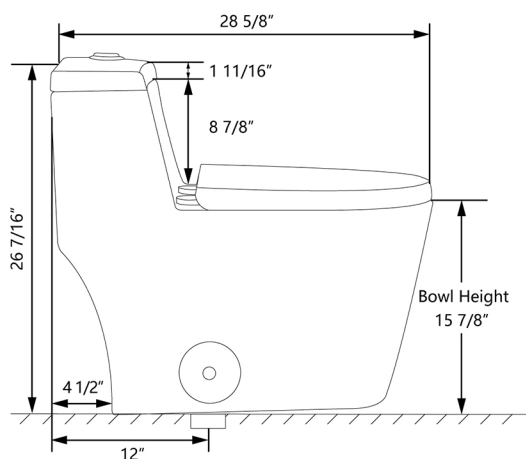

**0.8/1.28 GPF**

**Dual-Flush Elongated One-Piece Toilet with Glazed Surface**

**SKU: DV-1F52636**

## Features:

- + Glazed ceramic one piece toilet
- + Quick-release soft-close seat
- + Glazed skirted trapway
- + Installation access 12" Rough-in floor mount installation
- + Tornado dual flush system 0.8/1.28 gallons per flush (GPF)
- + Chrome push button

## Specifications:

- + 0.8/1.28 GPF
- + Tornado Dual Flush System
- + 12" Rough-in
- + 16 3/8" Seat Height
- + Elongated Bowl
- + 15 7/8" Bowl Height
- + One Year Limited Warranty
- + Factory Flush-tested
- + cUPC&UPC Certified
- + **Product Weight:** 112 lbs.
- + **L:** 28 5/8" x **W:** 15 1/2" x **H:** 26 7/16"