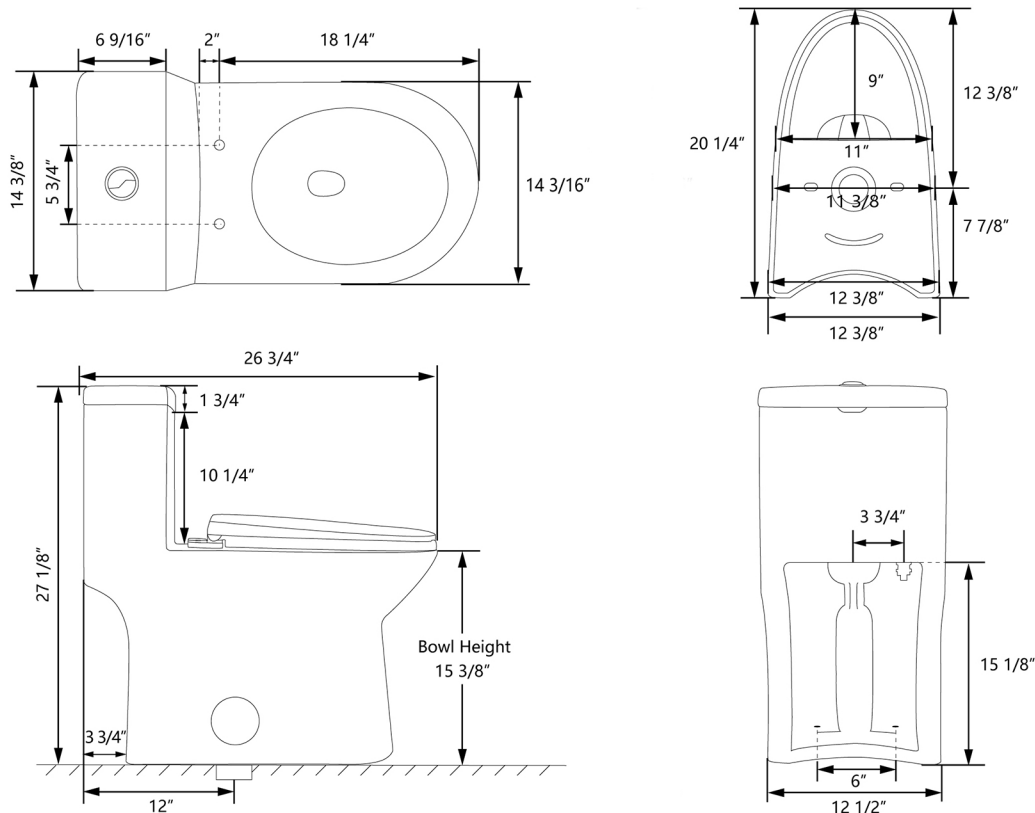

DeerValley One-Piece Toilet

One Year Limited Warranty

DeerValley®

1.1/1.6 GPF

Dual Flush Elongated One-Piece Toilet

SKU: DV-1F52508

Features:

- + Glazed ceramic one piece toilet
- + Soft close seat
- + Best maximum performance flush score of 1000g
- + Glazed skirted trapway
- + Installation access 12" Rough-in floor mount installation
- + Dual siphon powerful flush system 1.1/1.6 gallon per flush (GPF)
- + Chrome push button

Included Accessories

- DV-F508T11 : Tank Lid
- DV-F508S11 : Toilet Seat
- DV-F508S01 : Toilet Seat Installation Kit
- DV-F508V01 : Water Fitting
- DV-F508P11 : Wax Ring and Toilet Bolts
- DV-F508P21 : Side Cover Parts
- DV-FMYV51 : Supply Line Connector

DeerValley One-Piece Toilet

One Year Limited Warranty

DeerValley®

Specifications:

- + 1.1/1.6 GPF
- + Dual Siphon Flush System
- + 12" Rough-in
- + 16" Seat Height
- + Elongated Bowl
- + 15 3/8" Bowl Height
- + One Year Limited Warranty
- + Factory Flush-tested
- + cUPC&UPC Certified
- + **Product Weight:** 97 lbs.
- + **L:** 26 3/4" x **W:** 14 3/8" x **H:** 27 1/8"

Notes:

- + Please check if the product is intact at the first time upon you receive the goods.
- + Please follow the installation instructions to install this product.
- + Choose the matching toilet seat according to the dimensions of the toilet seat and the bolts' spread distance.
- + This toilet is suitable for 1/2" and 7/8" supply line.
- + The toilet is a floor mounted type.