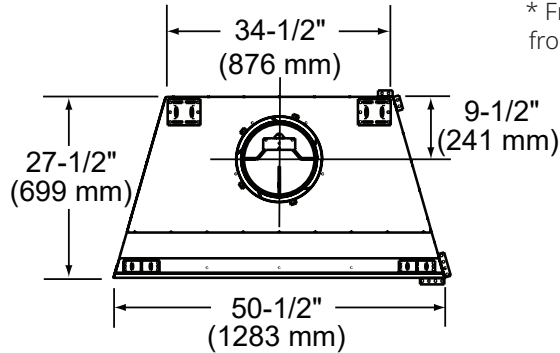

Please consult the manufacturer's installation manual for all details and requirements before making a final design layout decision.

Cottagewood

42" Outdoor Wood Fireplace

MODEL	FRONT WIDTH		BACK WIDTH		HEIGHT		DEPTH		FIREBOX OPENING
	Actual	Framing	Actual	Framing	Actual	Framing*	Actual	Framing	
ODCTGWD-42 ODCTGWD-42H	50-1/2"	51-1/2"	34-1/2"	51-1/2"	59-1/4"	59-3/4"	27-1/2"	28-1/2"	42" x 28-1/2"

* Framing must be filled in to top of front standoff after unit is installed.

Top View

Front View

Left Side View

Right Side View

APPLIANCE LOCATION

HEARTH EXTENSION

SIDEWALLS/SURROUNDS

MANTEL AND WALL PROJECTIONS

FRAMING DIMENSIONS

PRODUCT LISTING CODES	
US	UL127
CAN	ULC-S610-M87

Product information provided is not complete and is subject to change without notice. Product installation must adhere strictly to instructions accompanying product to avoid risk of fire and potential injury.