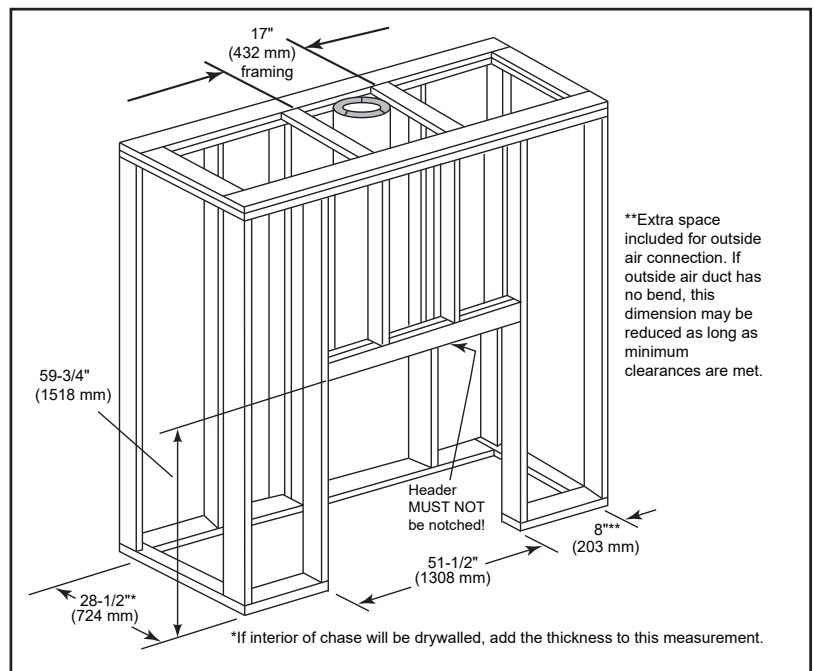

Please consult the manufacturer's installation manual for all details and requirements before making a final design layout decision.

Cottagewood

42" Outdoor Wood Fireplace

MODEL	FRONT WIDTH		BACK WIDTH		HEIGHT		DEPTH		FIREBOX OPENING
	Actual	Framing	Actual	Framing	Actual	Framing*	Actual	Framing	
ODCTGWD-42 ODCTGWD-42H	50-1/2"	51-1/2"	34-1/2"	51-1/2"	59-1/4"	59-3/4"	27-1/2"	28-1/2"	42" x 28-1/2"

* Framing must be filled in to top of front standoff after unit is installed.

Top View

Front View

Left Side View

Right Side View

APPLIANCE LOCATION

HEARTH EXTENSION

SIDEWALLS/SURROUNDS

MANTEL AND WALL PROJECTIONS

FRAMING DIMENSIONS

PRODUCT LISTING CODES	
US	UL127
CAN	ULC-S610-M87

Product information provided is not complete and is subject to change without notice. Product installation must adhere strictly to instructions accompanying product to avoid risk of fire and potential injury.