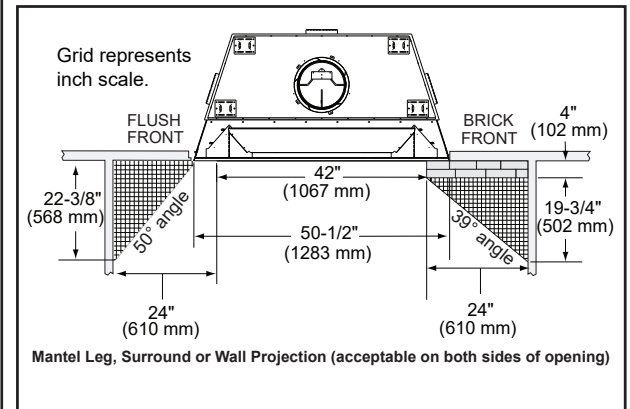

Please consult the manufacturer's installation manual for all details and requirements before making a final design layout decision.

Cottagewood

42" Outdoor Wood Fireplace

MODEL	FRONT WIDTH		BACK WIDTH		HEIGHT		DEPTH		FIREBOX OPENING
	Actual	Framing	Actual	Framing	Actual	Framing*	Actual	Framing	
ODCTGWD-42 ODCTGWD-42H	50-1/2"	51-1/2"	34-1/2"	51-1/2"	59-1/4"	59-3/4"	27-1/2"	28-1/2"	42" x 28-1/2"

* Framing must be filled in to top of front standoff after unit is installed.

Top View

Front View

Left Side View

Right Side View

APPLIANCE LOCATION

HEARTH EXTENSION

SIDEWALLS/SURROUNDS

MANTEL AND WALL PROJECTIONS

FRAMING DIMENSIONS

PRODUCT LISTING CODES	
US	UL127
CAN	ULC-S610-M87

Product information provided is not complete and is subject to change without notice. Product installation must adhere strictly to instructions accompanying product to avoid risk of fire and potential injury.