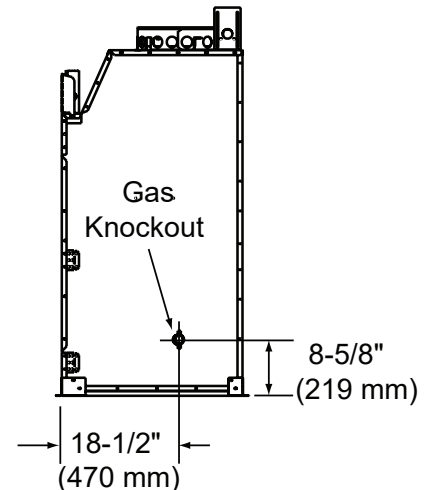

Please consult the manufacturer's installation manual for all details and requirements before making a final design layout decision.

Cottagewood

42" Outdoor Wood Fireplace

MODEL	FRONT WIDTH		BACK WIDTH		HEIGHT		DEPTH		FIREBOX OPENING
	Actual	Framing	Actual	Framing	Actual	Framing*	Actual	Framing	
ODCTGWD-42 ODCTGWD-42H	50-1/2"	51-1/2"	34-1/2"	51-1/2"	59-1/4"	59-3/4"	27-1/2"	28-1/2"	42" x 28-1/2"

* Framing must be filled in to top of front standoff after unit is installed.

Top View

Front View

Left Side View

Right Side View

APPLIANCE LOCATION

HEARTH EXTENSION

SIDEWALLS/SURROUNDS

MANTEL AND WALL PROJECTIONS

FRAMING DIMENSIONS

PRODUCT LISTING CODES	
US	UL127
CAN	ULC-S610-M87

Product information provided is not complete and is subject to change without notice. Product installation must adhere strictly to instructions accompanying product to avoid risk of fire and potential injury.