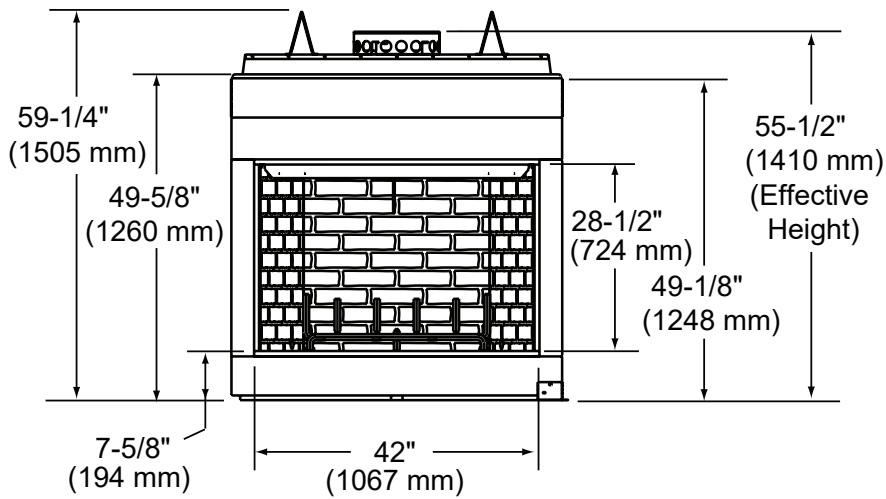

Please consult the manufacturer's installation manual for all details and requirements before making a final design layout decision.

Cottagewood

42" Outdoor Wood Fireplace

MODEL	FRONT WIDTH		BACK WIDTH		HEIGHT		DEPTH		FIREBOX OPENING
	Actual	Framing	Actual	Framing	Actual	Framing*	Actual	Framing	
ODCTGWD-42 ODCTGWD-42H	50-1/2"	51-1/2"	34-1/2"	51-1/2"	59-1/4"	59-3/4"	27-1/2"	28-1/2"	42" x 28-1/2"

* Framing must be filled in to top of front standoff after unit is installed.

Top View

Front View

Left Side View

Right Side View

APPLIANCE LOCATION

HEARTH EXTENSION

SIDEWALLS/SURROUNDS

MANTEL AND WALL PROJECTIONS

FRAMING DIMENSIONS

PRODUCT LISTING CODES	
US	UL127
CAN	ULC-S610-M87

Product information provided is not complete and is subject to change without notice. Product installation must adhere strictly to instructions accompanying product to avoid risk of fire and potential injury.