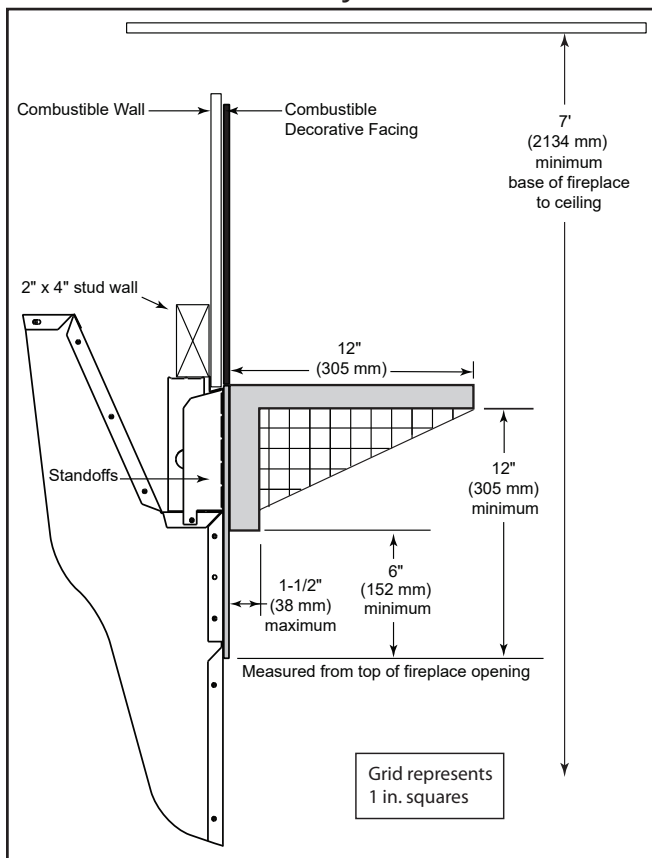

Please consult the manufacturer's installation manual for all details and requirements before making a final design layout decision.

Cottagewood

42" Outdoor Wood Fireplace

MODEL	FRONT WIDTH		BACK WIDTH		HEIGHT		DEPTH		FIREBOX OPENING
	Actual	Framing	Actual	Framing	Actual	Framing*	Actual	Framing	
ODCTGWD-42 ODCTGWD-42H	50-1/2"	51-1/2"	34-1/2"	51-1/2"	59-1/4"	59-3/4"	27-1/2"	28-1/2"	42" x 28-1/2"

* Framing must be filled in to top of front standoff after unit is installed.

Top View

Front View

Left Side View

Right Side View

APPLIANCE LOCATION

HEARTH EXTENSION

SIDEWALLS/SURROUNDS

MANTEL AND WALL PROJECTIONS

FRAMING DIMENSIONS

PRODUCT LISTING CODES	
US	UL127
CAN	ULC-S610-M87

Product information provided is not complete and is subject to change without notice. Product installation must adhere strictly to instructions accompanying product to avoid risk of fire and potential injury.