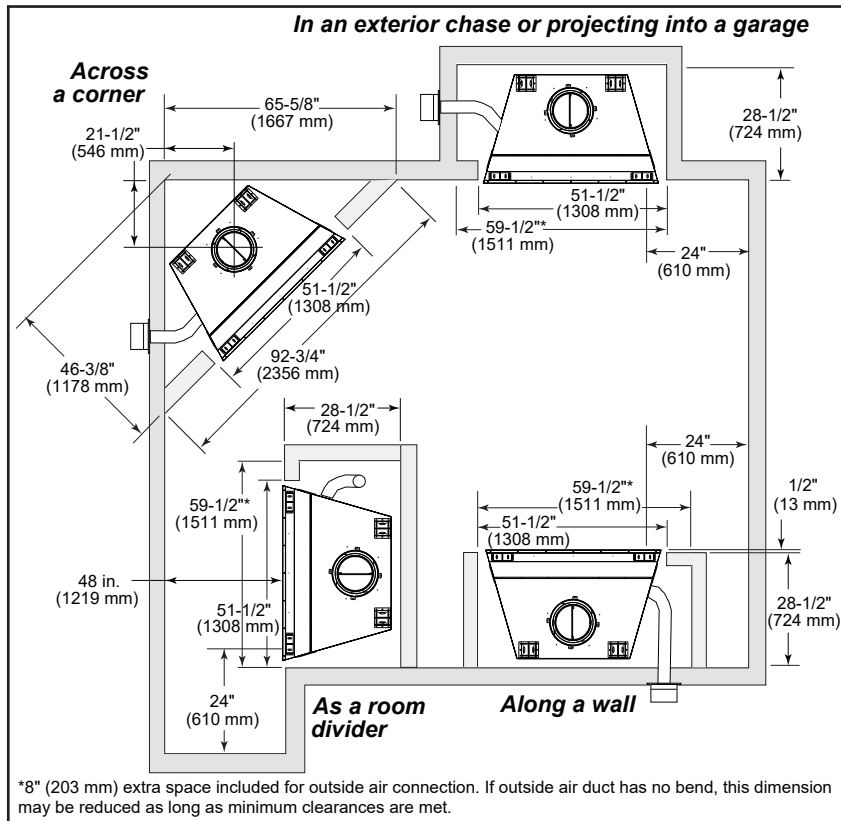

Please consult the manufacturer's installation manual for all details and requirements before making a final design layout decision.

Cottagewood

42" Outdoor Wood Fireplace

MODEL	FRONT WIDTH		BACK WIDTH		HEIGHT		DEPTH		FIREBOX OPENING
	Actual	Framing	Actual	Framing	Actual	Framing*	Actual	Framing	
ODCTGWD-42 ODCTGWD-42H	50-1/2"	51-1/2"	34-1/2"	51-1/2"	59-1/4"	59-3/4"	27-1/2"	28-1/2"	42" x 28-1/2"

* Framing must be filled in to top of front standoff after unit is installed.

Top View

Front View

Left Side View

Right Side View

APPLIANCE LOCATION

HEARTH EXTENSION

SIDEWALLS/SURROUNDS

MANTEL AND WALL PROJECTIONS

FRAMING DIMENSIONS

PRODUCT LISTING CODES	
US	UL127
CAN	ULC-S610-M87

Product information provided is not complete and is subject to change without notice. Product installation must adhere strictly to instructions accompanying product to avoid risk of fire and potential injury.