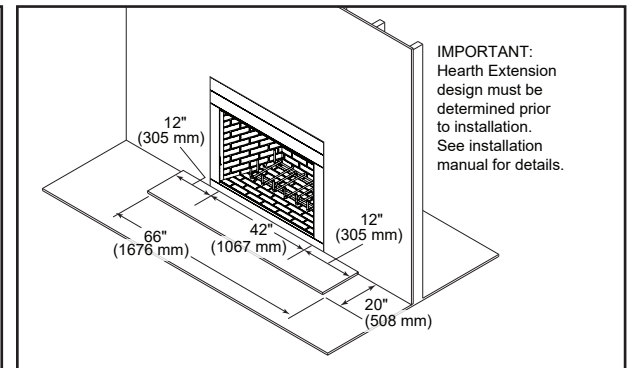

Please consult the manufacturer's installation manual for all details and requirements before making a final design layout decision.

Cottagewood

42" Outdoor Wood Fireplace

MODEL	FRONT WIDTH		BACK WIDTH		HEIGHT		DEPTH		FIREBOX OPENING
	Actual	Framing	Actual	Framing	Actual	Framing*	Actual	Framing	
ODCTGWD-42 ODCTGWD-42H	50-1/2"	51-1/2"	34-1/2"	51-1/2"	59-1/4"	59-3/4"	27-1/2"	28-1/2"	42" x 28-1/2"

* Framing must be filled in to top of front standoff after unit is installed.

Top View

Front View

Left Side View

Right Side View

APPLIANCE LOCATION

HEARTH EXTENSION

SIDEWALLS/SURROUNDS

MANTEL AND WALL PROJECTIONS

FRAMING DIMENSIONS

PRODUCT LISTING CODES	
US	UL127
CAN	ULC-S610-M87

Product information provided is not complete and is subject to change without notice. Product installation must adhere strictly to instructions accompanying product to avoid risk of fire and potential injury.