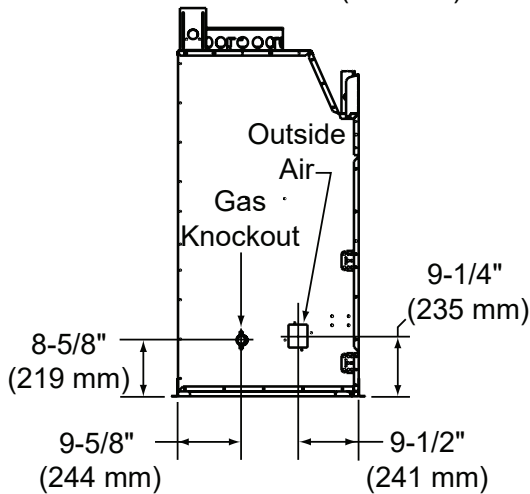

Please consult the manufacturer's installation manual for all details and requirements before making a final design layout decision.

Cottagewood

42" Outdoor Wood Fireplace

MODEL	FRONT WIDTH		BACK WIDTH		HEIGHT		DEPTH		FIREBOX OPENING
	Actual	Framing	Actual	Framing	Actual	Framing*	Actual	Framing	
ODCTGWD-42 ODCTGWD-42H	50-1/2"	51-1/2"	34-1/2"	51-1/2"	59-1/4"	59-3/4"	27-1/2"	28-1/2"	42" x 28-1/2"

* Framing must be filled in to top of front standoff after unit is installed.

Top View

Front View

Left Side View

Right Side View

APPLIANCE LOCATION

HEARTH EXTENSION

SIDEWALLS/SURROUNDS

MANTEL AND WALL PROJECTIONS

FRAMING DIMENSIONS

PRODUCT LISTING CODES	
US	UL127
CAN	ULC-S610-M87

Product information provided is not complete and is subject to change without notice. Product installation must adhere strictly to instructions accompanying product to avoid risk of fire and potential injury.