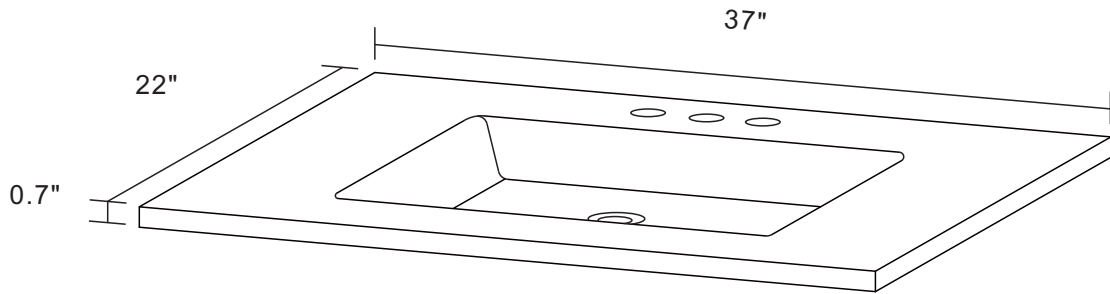

### Features

1. Scratch resistant and Stain resistant;
2. 8" wide spread faucet holes;
3. Rectangular sink portion 27.56"x14";
4. W/O Overflow;
5. Matching backsplash and sidesplash available for option;