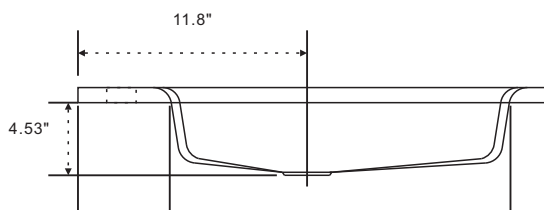

Side view

NOTE: SINK STYLE, SHAPE, FAUCET HOLES, CUTOUT ON TOP, VANITY MAY VARY FROM THE PICTURE ABOVE. INSTRUCTIONAL PURPOSES ONLY, BACKSPASH NOT INCLUDED, AVAILABLE TO PURCHASE

Professional installation is recommended.

Bellaterra Home LLC, All Rights Reserved 2022