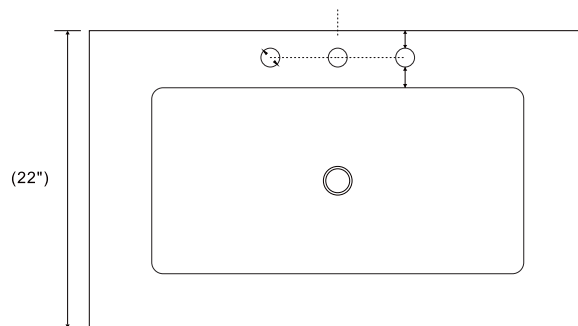

Side view

NOTE: SINK STYLE, SHAPE, FAUCET HOLES, CUTOUT ON TOP, VANITY MAY VARY FROM THE PICTURE ABOVE. INSTRUCTIONAL PURPOSES ONLY, BACKSPASH NOT INCLUDED, AVAILABLE TO PURCHASE

Professional installation is recommended.

Bellaterra Home LLC, All Rights Reserved 2022