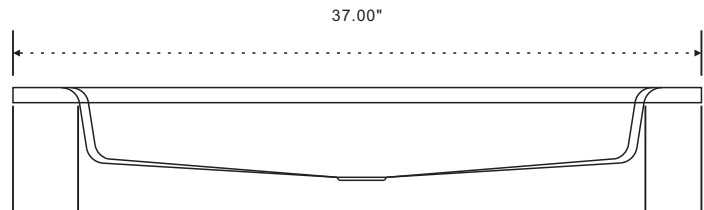

### Features

1. Scratch resistant and Stain resistant;
2. 8" wide spread faucet holes;
3. Rectangular sink portion 27.56"x14";
4. W/O Overflow;
5. Matching backsplash and sidesplash available for option;

### Colors / Finishes

- WH - White / Matte;
- DG - Dark Gray / Matte;
- BL - Black / Matte;

Material  
Concrete

Side view

**NOTE: SINK STYLE, SHAPE, FAUCET HOLES, CUTOUT ON TOP, VANITY MAY VARY FROM THE PICTURE ABOVE. INSTRUCTIONAL PURPOSES ONLY, BACKSPASH NOT INCLUDED, AVAILABLE TO PURCHASE**