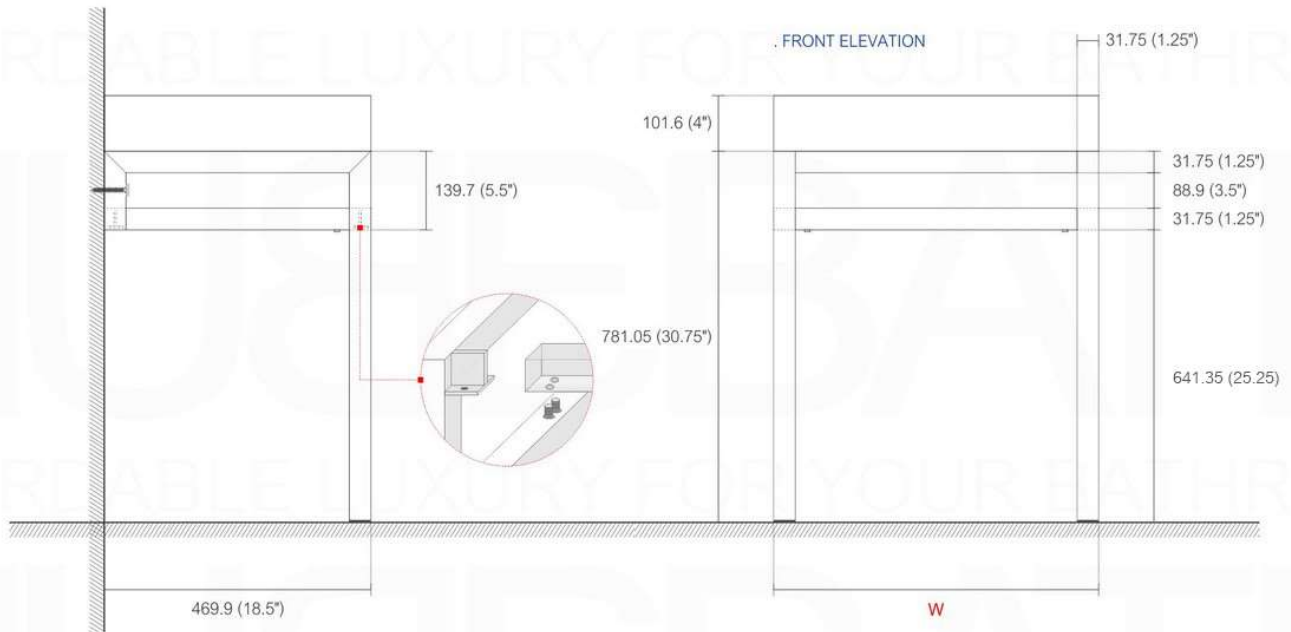

HAUS

. SIDE ELEVATION

SKU	Dimensions inches:			Dimensions mm:			Sink
	width	depth	height	width	depth	height	SKU
CH24	23.75	18.5	30.75	603.25	469.9	781.05	BSL24
CH30	29.75	18.5	30.75	755.65	469.9	781.05	BSL30
CH36	35.63	18.5	30.75	904.88	469.9	781.05	BSL36
CH40	39.63	18.5	30.75	1006.48	469.9	781.05	BSL40
CH48	47.5	18.5	30.75	1206.5	469.9	781.05	BSL48
CH60S	59.25	18.5	30.75	1504.95	469.9	781.05	BSL60S
CH60D	59.25	18.5	30.75	1504.95	469.9	781.05	BSL60D

NOTE: DIMENSIONS AND TECHNICAL DETAILS ARE SUBJECT TO CHANGE WITHOUT NOTICE