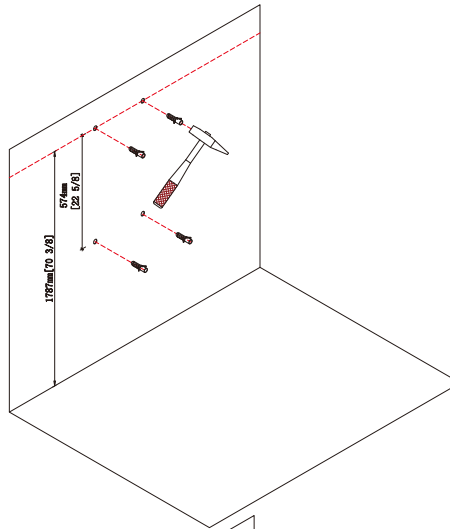

Hardware				Tools (not includes)	
No.		Draw	Qty		
A	White rubber plug (Ø6mm)		4pcs		
B	Screws (Ø4 x 68mm)		4pcs		
C	Stainless steel cover		4pcs		

STEP 1

1. Drill the holes with suitable drill-bits base on different condition of the wall.
2. Use a hammer to knock the white expansion rubber plug into the hole.