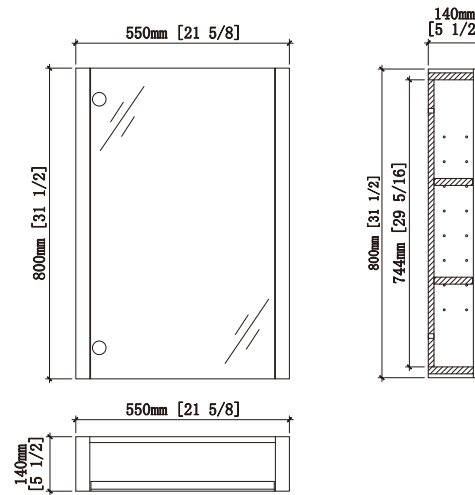

**60"**

60-1/16" X 21-3/4" X 33-1/16"

**48"**

47-1/16" X 17-15/16" X 33-1/16"

**36"**

35-1/4" X 17-15/16" X 33-1/16"

**30"**

29-5/16" X 17-15/16" X 33-1/16"

**36"**

35-1/4" X 17-15/16" X 33-1/16"

**30"**

29-5/16" X 17-15/16" X 33-1/16"

**24"**

23-7/16" X 17-15/16" X 33-1/16"

**20"**

19-7/16" X 19-5/16" X 29-1/2"

## Package Dimension

- 20"** 20 1/2" x 8 15/32" x 34 29/64"  
**24"** 24 39/64" x 8 15/32" x 34 29/64"  
**30"** 30 33/64" x 8 15/32" x 34 29/64"

## Gross Weight

- 20"** 45 LBS  
**24"** 49 LBS  
**30"** 57 LBS

**30"** 27-9/16 X 5-1/2" X 31-1/2 "

**24"** 21-5/8" X 5-1/2" X 31-1/2 "

**20"** 17-1/2 X 5-1/2" X 31-1/2 "

Hardware				Tools (not includes)	
No.		Draw	Qty		
A	White rubber plug (Ø6mm)		4pcs	   	
B	Screws (Ø4 x 68mm)		4pcs		
C	Stainless steel cover		4pcs		