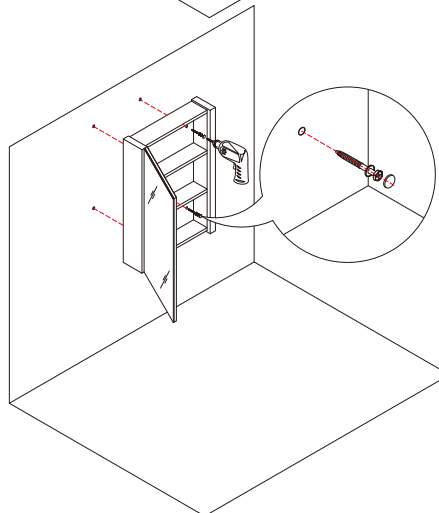

STEP 2

Align the holes in the wall and lock the mirror cabinet to the wall with screws.