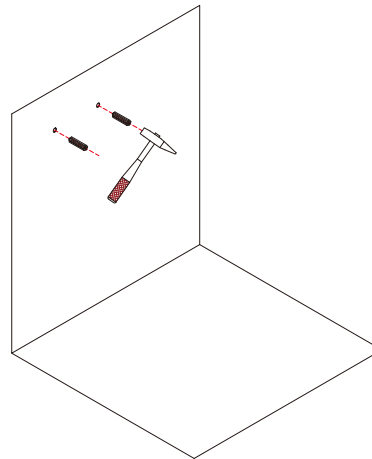

## Gross Weight

- 20"** 21 LBS  
**24"** 21 LBS  
**30"** 25 LBS  
**36"** 26 LBS  
**48"** 46 LBS

**48"** 47-1/4" X 1-7/16" X 31-1/2"

**36"** 33-7/16" X 1-7/16" X 31-1/2"

**30"** 27-9/16" X 1-7/16" X 31-1/2"

**24"** 21-5/8" X 1-7/16" X 31-1/2"

**20"** 17-1/2" X 1-7/16" X 31-1/2"

Hardware				Tools (not includes )	
No.		Draw	Qty		
A	Green rubber plug		4pcs		
B	Screw		4pcs		

**STEP 1**

1. Measure the wall-hung board and mark down the holes on the wall.
2. Drill the holes with suitable drill-bits base on different condition of the wall.
3. Use a hammer to knock the green expansion rubber plug into the hole.