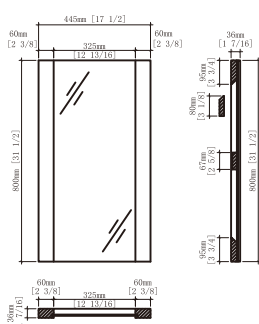

**36"**

35-1/4" X 17-15/16" X 33-1/16"

**30"**

29-5/16" X 17-15/16" X 33-1/16"

**24"**

23-7/16" X 17-15/16" X 33-1/16"

**20"**

19-7/16" X 19-5/16" X 29-1/2"

## Package Dimension

- 20"** 20-1/2" x 4-9/64" x 34-29/64"  
**24"** 24-39/64" x 4-9/64" x 34-29/64"  
**30"** 30-33/64" x 4-9/64" x 34-29/64"  
**36"** 36-7/16" x 4-9/64" x 34-29/64"  
**48"** 50-13/64" x 4-9/64" x 34-29/64"

## Gross Weight

- 20"** 21 LBS  
**24"** 21 LBS  
**30"** 25 LBS  
**36"** 26 LBS  
**48"** 46 LBS

**48"** 47-1/4" X 1-7/16" X 31-1/2"

**36"** 33-7/16" X 1-7/16" X 31-1/2"

**30"** 27-9/16" X 1-7/16" X 31-1/2"

**24"** 21-5/8" X 1-7/16" X 31-1/2"

**20"** 17-1/2" X 1-7/16" X 31-1/2"

Hardware				Tools (not includes )	
No.		Draw	Qty		
A	Green rubber plug		4pcs		
B	Screw		4pcs		

**STEP 1**

1. Measure the wall-hung board and mark down the holes on the wall.
2. Drill the holes with suitable drill-bits base on different condition of the wall.
3. Use a hammer to knock the green expansion rubber plug into the hole.