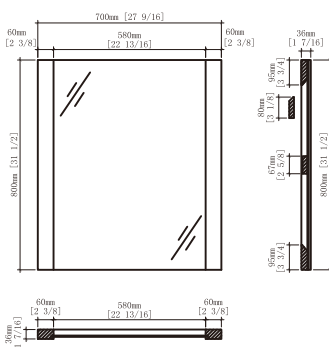

**24"**

23-7/16" X 17-15/16" X 33-1/16"

**20"**

19-7/16" X 19-5/16" X 29-1/2"

**60"**

60-1/16" X 21-3/4" X 33-1/16"

**48"**

47-1/16" X 17-15/16" X 33-1/16"

## Package Dimension

- 20"** 20-1/2" x 4-9/64" x 34-29/64"  
**24"** 24-39/64" x 4-9/64" x 34-29/64"  
**30"** 30-33/64" x 4-9/64" x 34-29/64"  
**36"** 36-7/16" x 4-9/64" x 34-29/64"  
**48"** 50-13/64" x 4-9/64" x 34-29/64"

## Gross Weight

- 20"** 21 LBS  
**24"** 21 LBS  
**30"** 25 LBS  
**36"** 26 LBS  
**48"** 46 LBS

**48"** 47-1/4" X 1-7/16" X 31-1/2"

**36"** 33-7/16" X 1-7/16" X 31-1/2"

**30"** 27-9/16" X 1-7/16" X 31-1/2"

**24"** 21-5/8" X 1-7/16" X 31-1/2"

**20"** 17-1/2" X 1-7/16" X 31-1/2"

Hardware				Tools (not includes )	
No.		Draw	Qty		
A	Green rubber plug		4pcs		
B	Screw		4pcs		

**STEP 1**

1. Measure the wall-hung board and mark down the holes on the wall.
2. Drill the holes with suitable drill-bits base on different condition of the wall.
3. Use a hammer to knock the green expansion rubber plug into the hole.