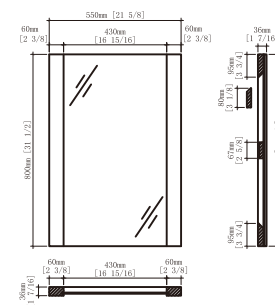

**60"**

60-1/16" X 21-3/4" X 33-1/16"

**48"**

47-1/16" X 17-15/16" X 33-1/16"

**36"**

35-1/4" X 17-15/16" X 33-1/16"

**30"**

29-5/16" X 17-15/16" X 33-1/16"

## Package Dimension

- 20"** 20-1/2" x 4-9/64" x 34-29/64"  
**24"** 24-39/64" x 4-9/64" x 34-29/64"  
**30"** 30-33/64" x 4-9/64" x 34-29/64"  
**36"** 36-7/16" x 4-9/64" x 34-29/64"  
**48"** 50-13/64" x 4-9/64" x 34-29/64"

## Gross Weight

- 20"** 21 LBS  
**24"** 21 LBS  
**30"** 25 LBS  
**36"** 26 LBS  
**48"** 46 LBS

**48"** 47-1/4" X 1-7/16" X 31-1/2"

**36"** 33-7/16" X 1-7/16" X 31-1/2"

**30"** 27-9/16" X 1-7/16" X 31-1/2"

**24"** 21-5/8" X 1-7/16" X 31-1/2"

**20"** 17-1/2" X 1-7/16" X 31-1/2"

Hardware				Tools (not includes )	
No.		Draw	Qty		
A	Green rubber plug		4pcs		
B	Screw		4pcs		

**STEP 1**

1. Measure the wall-hung board and mark down the holes on the wall.
2. Drill the holes with suitable drill-bits base on different condition of the wall.
3. Use a hammer to knock the green expansion rubber plug into the hole.