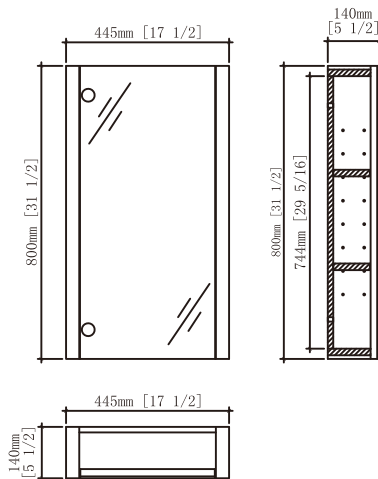

**60"**

60-1/16" X 21-3/4" X 33-1/16"

**48"**

47-1/16" X 17-15/16" X 33-1/16"

**36"**

35-1/4" X 17-15/16" X 33-1/16"

**30"**

29-5/16" X 17-15/16" X 33-1/16"

**24"**

23-7/16" X 17-15/16" X 33-1/16"

**20"**

19-7/16" X 19-5/16" X 29-1/2"

**60"**

60-1/16" X 21-3/4" X 33-1/16"

**48"**

47-1/16" X 17-15/16" X 33-1/16"

## Package Dimension

- 20"** 20 1/2" x 8 15/32" x 34 29/64"  
**24"** 24 39/64" x 8 15/32" x 34 29/64"  
**30"** 30 33/64" x 8 15/32" x 34 29/64"

## Gross Weight

- 20"** 45 LBS  
**24"** 49 LBS  
**30"** 57 LBS

**30"** 27-9/16 X 5-1/2" X 31-1/2 "

**24"** 21-5/8" X 5-1/2" X 31-1/2 "

**20"** 17-1/2 X 5-1/2" X 31-1/2 "

Hardware				Tools (not includes)	
No.		Draw	Qty		
A	White rubber plug (Ø6mm)		4pcs	   	
B	Screws (Ø4 x 68mm)		4pcs		
C	Stainless steel cover		4pcs		