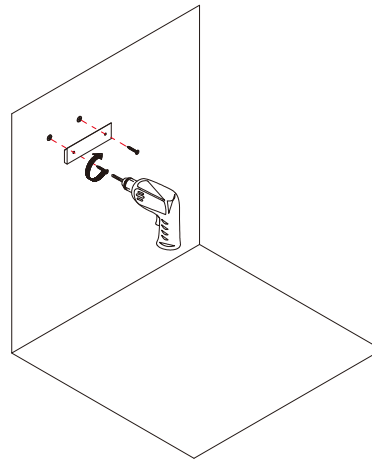

**24"** 21-5/8" X 1-7/16" X 31-1/2"

**20"** 17-1/2" X 1-7/16" X 31-1/2"

Hardware				Tools (not includes )	
No.		Draw	Qty		
A	Green rubber plug		4pcs		
B	Screw		4pcs		

**STEP 1**

1. Measure the wall-hung board and mark down the holes on the wall.
2. Drill the holes with suitable drill-bits base on different condition of the wall.
3. Use a hammer to knock the green expansion rubber plug into the hole.

**STEP 2**

Screw the 45 degree wall-hung panel onto the wall.

**STEP 3**

1. Put up the back top panel of mirror on the 45 degree wall-hung panel .
2. Installation completed.
3. Carefully slide the mirror left or right to center with the vanity.