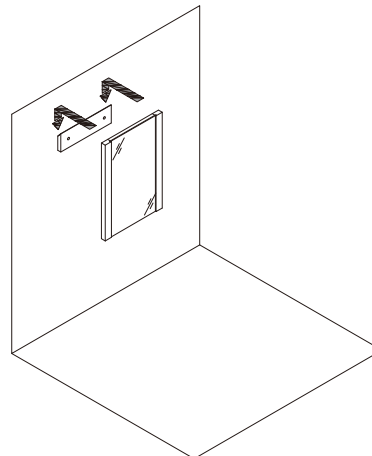

## Gross Weight

- 20"** 21 LBS  
**24"** 21 LBS  
**30"** 25 LBS  
**36"** 26 LBS  
**48"** 46 LBS

**48"** 47-1/4" X 1-7/16" X 31-1/2"

**36"** 33-7/16" X 1-7/16" X 31-1/2"

**30"** 27-9/16" X 1-7/16" X 31-1/2"

**24"** 21-5/8" X 1-7/16" X 31-1/2"

**20"** 17-1/2" X 1-7/16" X 31-1/2"

Hardware				Tools (not includes )	
No.		Draw	Qty		
A	Green rubber plug		4pcs		
B	Screw		4pcs		

**STEP 1**

1. Measure the wall-hung board and mark down the holes on the wall.
2. Drill the holes with suitable drill-bits base on different condition of the wall.
3. Use a hammer to knock the green expansion rubber plug into the hole.

**STEP 2**

Screw the 45 degree wall-hung panel onto the wall.

**STEP 3**

1. Put up the back top panel of mirror on the 45 degree wall-hung panel .
2. Installation completed.
3. Carefully slide the mirror left or right to center with the vanity.