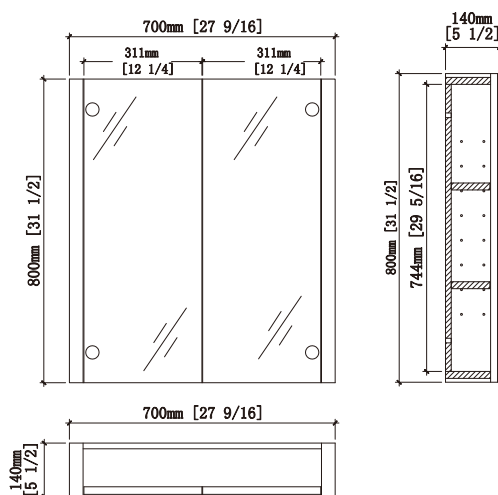

**60"**

60-1/16" X 21-3/4" X 33-1/16"

**48"**

47-1/16" X 17-15/16" X 33-1/16"

**36"**

35-1/4" X 17-15/16" X 33-1/16"

**30"**

29-5/16" X 17-15/16" X 33-1/16"

**36"**

35-1/4" X 17-15/16" X 33-1/16"

**30"**

29-5/16" X 17-15/16" X 33-1/16"

**24"**

23-7/16" X 17-15/16" X 33-1/16"

**20"**

19-7/16" X 19-5/16" X 29-1/2"

## Package Dimension

- 20"** 20 1/2" x 8 15/32" x 34 29/64"  
**24"** 24 39/64" x 8 15/32" x 34 29/64"  
**30"** 30 33/64" x 8 15/32" x 34 29/64"

## Gross Weight

- 20"** 45 LBS  
**24"** 49 LBS  
**30"** 57 LBS

**30"** 27-9/16 X 5-1/2" X 31-1/2 "

**24"** 21-5/8" X 5-1/2" X 31-1/2 "

**20"** 17-1/2 X 5-1/2" X 31-1/2 "

Hardware				Tools (not includes)	
No.		Draw	Qty		
A	White rubber plug (Ø6mm)		4pcs	   	
B	Screws (Ø4 x 68mm)		4pcs		
C	Stainless steel cover		4pcs		