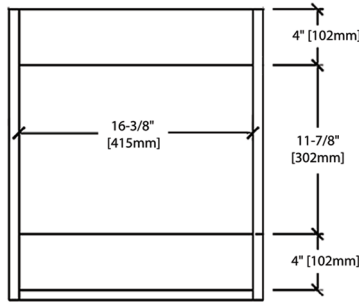

### AVAILABLE COLORS

Our Colmar 18 inch vanity series has been constructed for space efficiency and functionality for compact spaces, powder rooms, children bathrooms or basements. Made with different color variations in an All Wood material, this vanity provides lots of character despite its small stature. This truly defined cabinetry has surprisingly spacious storage room so do not be fooled by its size. Coupled with matching All Wood framed mirrors, this set optimizes your living space with style and efficiency. This vanity tops it off with a rectangular top-mount single hole acrylic lavatory sink, which has essentially stress-free cleaning and up-keeping.

VANITY BACK VIEW (V8004 18)

16" MEDICINE CABINET  
(MC8 1620)

Dimensions are  $\pm 1/8"$