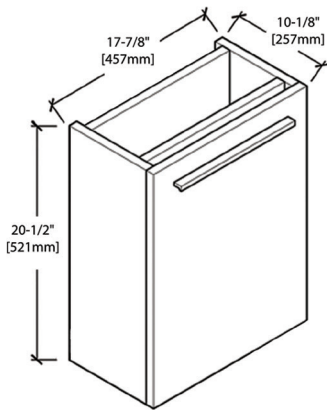

VANITY FRONT VIEW (V8004 18)