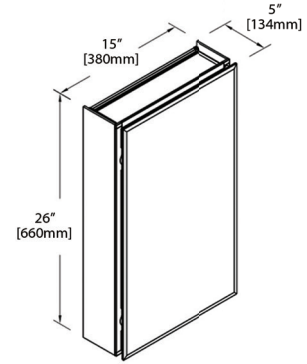

15" MEDICINE CABINET
(MC8 1526)