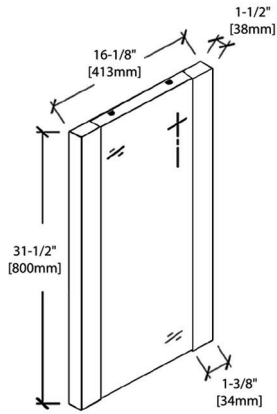

18" MIRROR
(M6004 18)