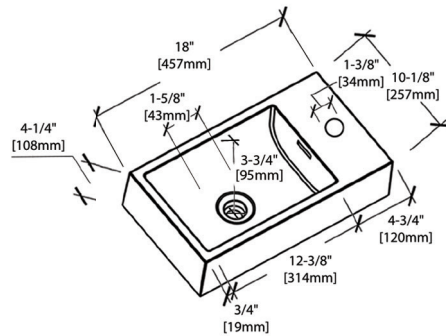

TOPMOUNT (A10 1810 04)