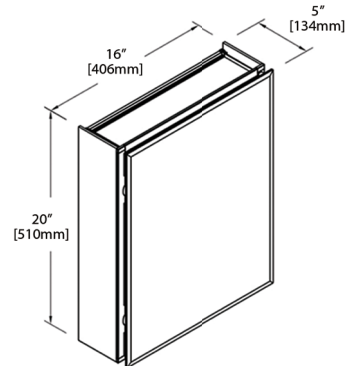

VANITY BACK VIEW (V8004 18)

16" MEDICINE CABINET  
(MC8 1620)

Dimensions are  $\pm 1/8"$