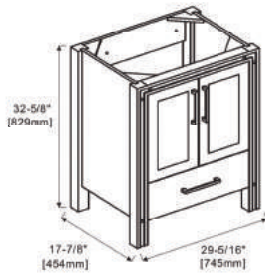

30" Vanity
(V8024 30)