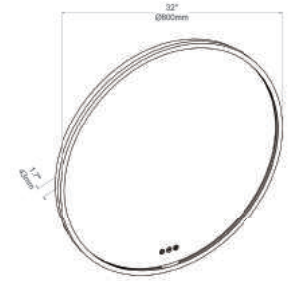

32" LED MIRROR
(LED M7 R32)