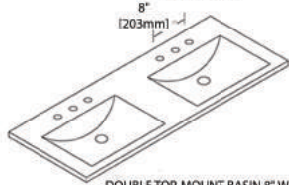

Vanity

Birmingham-48" Double

ACRYLIC TOPMOUNT BASIN
(A10 4818 25)

DOUBLE TOP-MOUNT BASIN SINGLE HOLE
(C04 4818 D)

DOUBLE TOP-MOUNT BASIN 8" WIDESPREAD
(C04 4818 DTH)

Two 24" Vanity
(V8024 24)

48" LED MIRROR
(LED M2 4836)