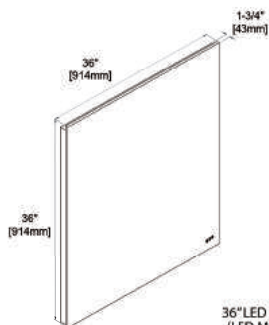

36" LED MIRROR
(LED M2 3636)