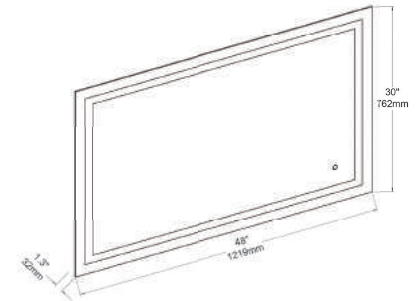

48" LED MIRROR
(LED M5 4832)

48" LED MIRROR
(LED M4 4836)

48" LED MIRROR
(LED M8 4830)

Dimensions are $\pm 1/8"$

FEATURES

- Loft Design with a Classic Transitional look.
- Matte Black Frame Metal Inserts with Matching Handles.
- LED Mirrors.
- Frosted Glass Door Inserts.
- Tempered Glass Drawer Organizer.
- Water Proof Polyvinyl Chloride Board plus 5 layers paint.
- Full Extension Drawers.
- Easy Installation.
- Compatible Sinks.