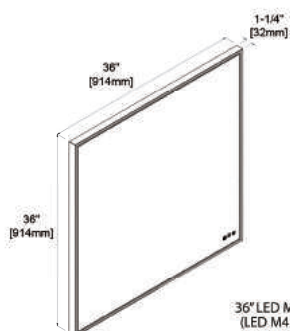

Vanity Birmingham-36"

Dimensions are $\pm 1/8"$

FEATURES

- Loft Design with a Classic Transitional look.
- Matte Black Frame Metal Inserts with Matching Handles.
- LED Mirrors.
- Frosted Glass Door Inserts.
- Tempered Glass Drawer Organizer.
- Water Proof Polyvinyl Chloride Board plus 5 layers paint.
- Full Extension Drawers.
- Easy Installation.
- Compatible Sinks.

Available Colors

Vanity & Side Cabinet

MODEL #	Description	Color	MSRP
V8024 36 01	36" Vanity	Glossy White	$1100
V8024 36 15	36" Vanity	Metal Grey	$1100

Basin

MODEL #	Description	Color	MSRP
C04 3618	Ceramic Basin	White	$300
C04 3618 TH	8" Wide Spread Ceramic Basin	White	$350
A10 3618 25	Acrylic Topmount Basin	White	$330

Mirror & Medicine Cabinet

MODEL #	Description	Color	MSRP
LED M2 3636	Beta - 36" LED Mirror	Mirror	$730
LED M4 3636BG	Stellar - 36" LED Mirror	Brush Gold	$610
LED M4 3636MB	Stellar - 36" LED Mirror	Matte Black	$610
LED M5 3632 BG	Binary - 36" LED Mirror	Brush Gold	$670
LED M5 3632 CH	Binary - 36" LED Mirror	Chrome	$720
LED M5 3632 MB	Binary - 36" LED Mirror	Matte Black	$670
LED M7 R36 MB	Oskar - 36" LED Mirror	Matte Black	$760
LED M7 R36 MG	Oskar - 36" LED Mirror	Matte Gold	$760
LED M8 3630	Lyra - 36" LED Mirror	Frosted Sides	$540