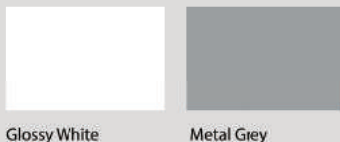

BIRMINGHAM

024 SERIES COLLECTION

Glossy White

Metal Grey

Vanity Birmingham-24"

FEATURES

- Loft Design with a Classic Transitional look.
- Matte Black Frame Metal Inserts with Matching Handles.
- LED Mirrors.
- Frosted Glass Door Inserts.
- Tempered Glass Drawer Organizer.
- Water Proof Polyvinyl Chloride Board plus 5 layers paint.
- Full Extension Drawers.
- Easy Installation.
- Compatible Sinks.

Available Colors

Glossy White

Metal Grey

Vanity & Side Cabinet

MODEL #	Description	Color	MSRP
V8024 24 01	24" Vanity	Glossy White	\$940
V8024 24 15	24" Vanity	Metal Grey	\$940

Basin

MODEL #	Description	Color	MSRP
C04 2418	Single Hole Ceramic Basin	White	\$190
C04 2418 TH	8" Widespread Ceramic Basin	White	\$240
A10 2418 25	Acrylic Topmount Basin	White	\$250