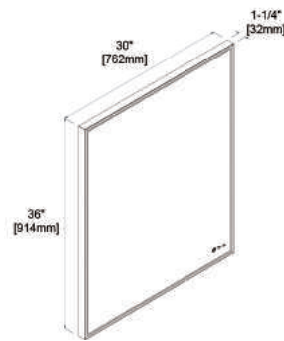

Vanity Birmingham-30"

ACRYLIC TOPMOUNT BASIN
(A10 3018 25)

SINGLE HOLE TOP-MOUNT BASIN
(C04 3018)

8" WIDESPREAD TOP-MOUNT BASIN
(C04 3018 TH)

30" Vanity
(V8024 30)

30" LED MIRROR
(LED M1 3032)

30" LED MIRROR
(LED M2 3036)

32" LED MIRROR
(LED M3 R32)

30" LED MIRROR
(LED M4 3036)

30" LED MIRROR
(LED M5 3032)

32" LED MIRROR
(LED M7 R32)

30" LED MIRROR
(LED M8 3030)

Dimensions are $\pm 1/8"$

FEATURES

- Loft Design with a Classic Transitional look.
- Matte Black Frame Metal Inserts with Matching Handles.
- LED Mirrors.
- Frosted Glass Door Inserts.
- Tempered Glass Drawer Organizer.
- Water Proof Polyvinyl Chloride Board plus 5 layers paint.
- Full Extension Drawers.
- Easy Installation.
- Compatible Sinks.