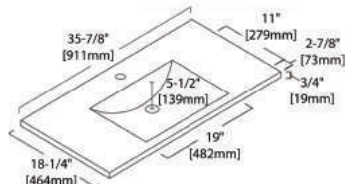

SINGLE HOLE TOP-MOUNT BASIN
(C04 3618)