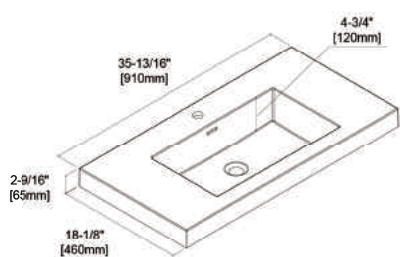

Vanity Birmingham-36"

ACRYLIC TOPMOUNT BASIN
(A10 3618 25)