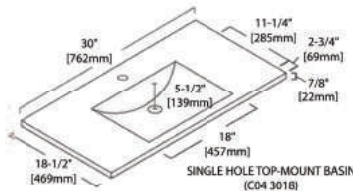

SINGLE HOLE TOP-MOUNT BASIN
(C04 3018)