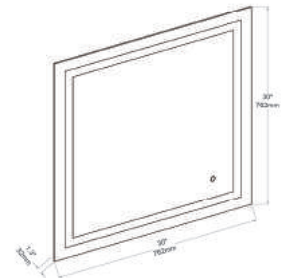

32" LED MIRROR
(LED M3 R32)

30" LED MIRROR
(LED M4 3036)

30" LED MIRROR
(LED M5 3032)

32" LED MIRROR
(LED M7 R32)

30" LED MIRROR
(LED M8 3030)

Dimensions are $\pm 1/8"$

FEATURES

- Loft Design with a Classic Transitional look.
- Matte Black Frame Metal Inserts with Matching Handles.
- LED Mirrors.
- Frosted Glass Door Inserts.
- Tempered Glass Drawer Organizer.
- Water Proof Polyvinyl Chloride Board plus 5 layers paint.
- Full Extension Drawers.
- Easy Installation.
- Compatible Sinks.