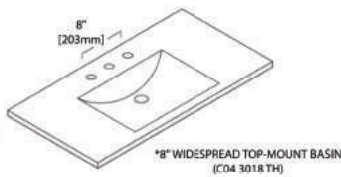

8" WIDESPREAD TOP-MOUNT BASIN
(C04 3018 TH)