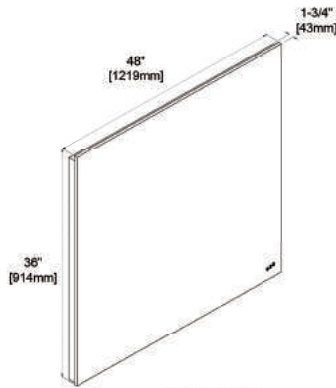

36" LED MIRROR
(LED M5 3632)

36" LED MIRROR
(LED M7 R36)

36" LED MIRROR
(LED M8 3630)

Dimensions are $\pm 1/8"$

FEATURES

- Loft Design with a Classic Transitional look.
- Matte Black Frame Metal Inserts with Matching Handles.
- LED Mirrors.
- Frosted Glass Door Inserts.
- Tempered Glass Drawer Organizer.
- Water Proof Polyvinyl Chloride Board plus 5 layers paint.
- Full Extension Drawers.
- Easy Installation.
- Compatible Sinks.

Vanity

Birmingham-48" Double

ACRYLIC TOPMOUNT BASIN
(A10 4818 25)

DOUBLE TOP-MOUNT BASIN SINGLE HOLE
(C04 4818 D)

DOUBLE TOP-MOUNT BASIN 8" WIDESPREAD
(C04 4818 DTH)

Two 24" Vanity
(V8024 24)

48" LED MIRROR
(LED M2 4836)

48" LED MIRROR
(LED M5 4832)

48" LED MIRROR
(LED M4 4836)

48" LED MIRROR
(LED M8 4830)

Dimensions are $\pm 1/8"$

FEATURES

- Loft Design with a Classic Transitional look.
- Matte Black Frame Metal Inserts with Matching Handles.
- LED Mirrors.
- Frosted Glass Door Inserts.
- Tempered Glass Drawer Organizer.
- Water Proof Polyvinyl Chloride Board plus 5 layers paint.
- Full Extension Drawers.
- Easy Installation.
- Compatible Sinks.