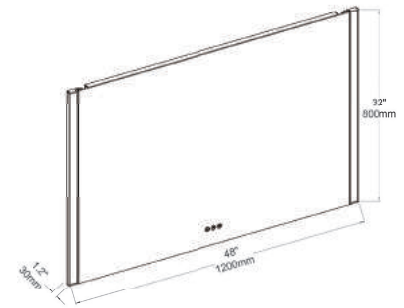

48" LED MIRROR
(LED M5 4832)

48" LED MIRROR
(LED M4 4836)

48" LED MIRROR
(LED M8 4830)

Dimensions are $\pm 1/8"$

FEATURES

- Loft Design with a Classic Transitional look.
- Matte Black Frame Metal Inserts with Matching Handles.
- LED Mirrors.
- Frosted Glass Door Inserts.
- Tempered Glass Drawer Organizer.
- Water Proof Polyvinyl Chloride Board plus 5 layers paint.
- Full Extension Drawers.
- Easy Installation.
- Compatible Sinks.