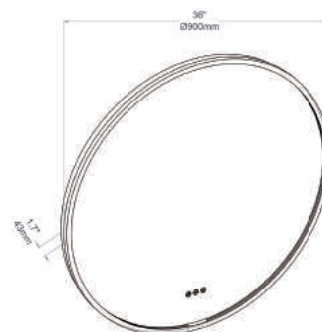

36" LED MIRROR
(LED M7 R36)