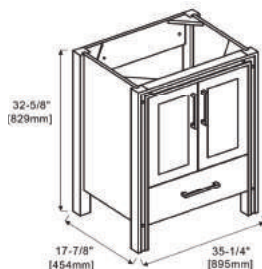

36" Vanity
(V8024 36)