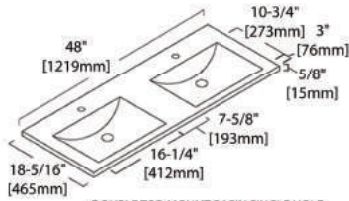

DOUBLE TOP-MOUNT BASIN SINGLE HOLE
(C04 4818 D)