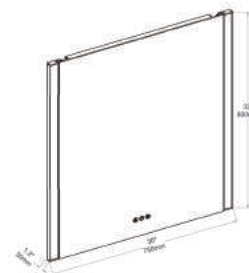

Vanity Birmingham-30"

ACRYLIC TOPMOUNT BASIN
(A10 3018 25)

SINGLE HOLE TOP-MOUNT BASIN
(C04 3018)

8" WIDESPREAD TOP-MOUNT BASIN
(C04 3018 TH)

30" Vanity
(V8024 30)

30" LED MIRROR
(LED M1 3032)

30" LED MIRROR
(LED M2 3036)

32" LED MIRROR
(LED M3 R32)

30" LED MIRROR
(LED M4 3036)

30" LED MIRROR
(LED M5 3032)

32" LED MIRROR
(LED M7 R32)

30" LED MIRROR
(LED M8 3030)

Dimensions are $\pm 1/8"$

FEATURES

- Loft Design with a Classic Transitional look.
- Matte Black Frame Metal Inserts with Matching Handles.
- LED Mirrors.
- Frosted Glass Door Inserts.
- Tempered Glass Drawer Organizer.
- Water Proof Polyvinyl Chloride Board plus 5 layers paint.
- Full Extension Drawers.
- Easy Installation.
- Compatible Sinks.