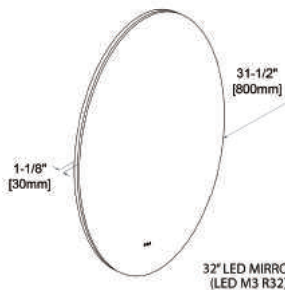

Vanity Birmingham-30"

ACRYLIC TOPMOUNT BASIN
(A10 3018 25)

SINGLE HOLE TOP-MOUNT BASIN
(C04 3018)

8" WIDESPREAD TOP-MOUNT BASIN
(C04 3018 TH)

30" Vanity
(V8024 30)

30" LED MIRROR
(LED M1 3032)

30" LED MIRROR
(LED M2 3036)

32" LED MIRROR
(LED M3 R32)

30" LED MIRROR
(LED M4 3036)

30" LED MIRROR
(LED M5 3032)

32" LED MIRROR
(LED M7 R32)

30" LED MIRROR
(LED M8 3030)

Dimensions are $\pm 1/8"$

FEATURES

- Loft Design with a Classic Transitional look.
- Matte Black Frame Metal Inserts with Matching Handles.
- LED Mirrors.
- Frosted Glass Door Inserts.
- Tempered Glass Drawer Organizer.
- Water Proof Polyvinyl Chloride Board plus 5 layers paint.
- Full Extension Drawers.
- Easy Installation.
- Compatible Sinks.