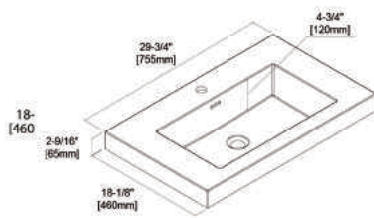

Vanity Birmingham-30"

ACRYLIC TOPMOUNT BASIN
(A10 3018 25)