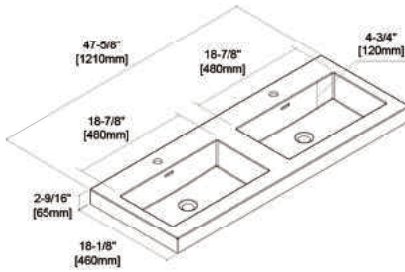

Vanity

Birmingham-48" Double

ACRYLIC TOPMOUNT BASIN
(A10 4818 25)