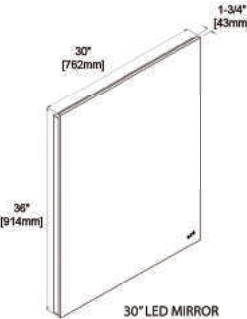

Vanity Birmingham-30"

ACRYLIC TOPMOUNT BASIN
(A10 3018 25)

SINGLE HOLE TOP-MOUNT BASIN
(C04 3018)

8" WIDESPREAD TOP-MOUNT BASIN
(C04 3018 TH)

30" Vanity
(V8024 30)

30" LED MIRROR
(LED M1 3032)

30" LED MIRROR
(LED M2 3036)

32" LED MIRROR
(LED M3 R32)

30" LED MIRROR
(LED M4 3036)

30" LED MIRROR
(LED M5 3032)

32" LED MIRROR
(LED M7 R32)

30" LED MIRROR
(LED M8 3030)

Dimensions are $\pm 1/8"$

FEATURES

- Loft Design with a Classic Transitional look.
- Matte Black Frame Metal Inserts with Matching Handles.
- LED Mirrors.
- Frosted Glass Door Inserts.
- Tempered Glass Drawer Organizer.
- Water Proof Polyvinyl Chloride Board plus 5 layers paint.
- Full Extension Drawers.
- Easy Installation.
- Compatible Sinks.