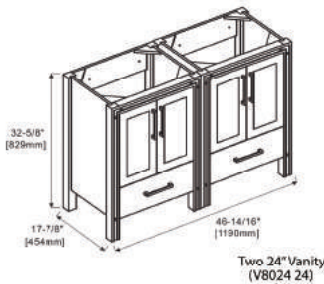

Two 24" Vanity
(V8024 24)