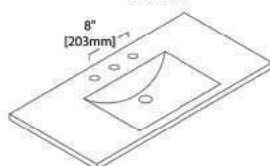

8" WIDESPREAD TOP-MOUNT BASIN
(C04 3618 TH)