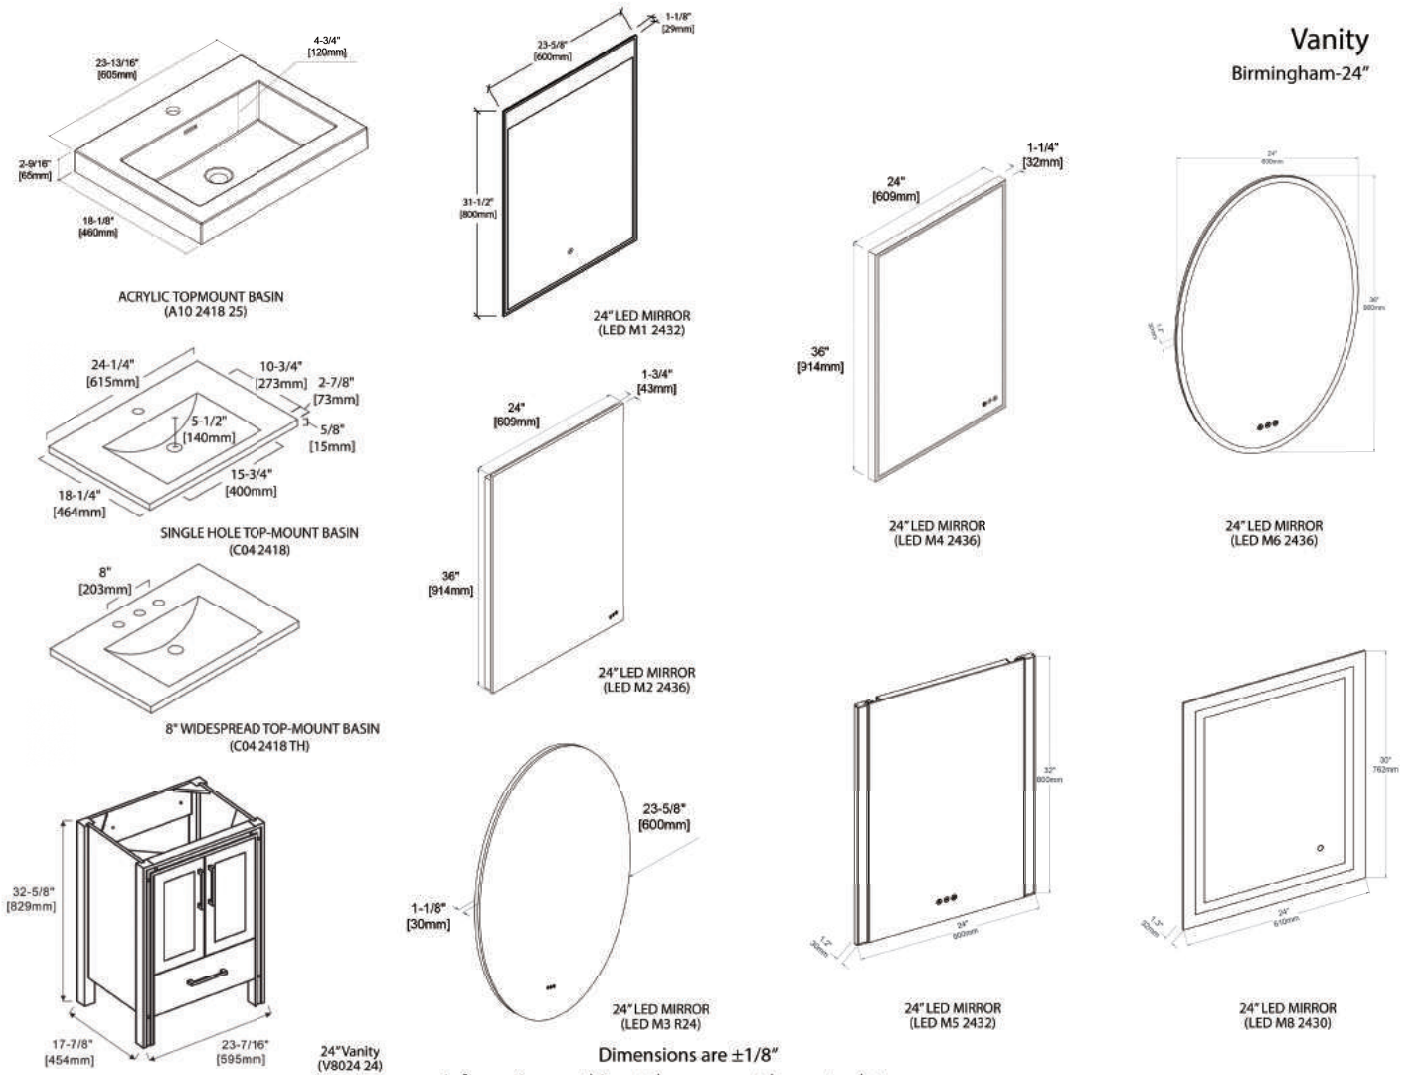

BIRMINGHAM

024 SERIES COLLECTION

Glossy White

Metal Grey

Vanity Birmingham-24"

FEATURES

- Loft Design with a Classic Transitional look.
- Matte Black Frame Metal Inserts with Matching Handles.
- LED Mirrors.
- Frosted Glass Door Inserts.
- Tempered Glass Drawer Organizer.
- Water Proof Polyvinyl Chloride Board plus 5 layers paint.
- Full Extension Drawers.
- Easy Installation.
- Compatible Sinks.

32" LED MIRROR
(LED M3 R32)

30" LED MIRROR
(LED M4 3036)

30" LED MIRROR
(LED M5 3032)

32" LED MIRROR
(LED M7 R32)

30" LED MIRROR
(LED M8 3030)

Dimensions are $\pm 1/8"$

FEATURES

- Loft Design with a Classic Transitional look.
- Matte Black Frame Metal Inserts with Matching Handles.
- LED Mirrors.
- Frosted Glass Door Inserts.
- Tempered Glass Drawer Organizer.
- Water Proof Polyvinyl Chloride Board plus 5 layers paint.
- Full Extension Drawers.
- Easy Installation.
- Compatible Sinks.