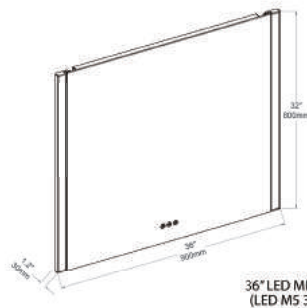

32" LED MIRROR
(LED M3 R32)

30" LED MIRROR
(LED M4 3036)

30" LED MIRROR
(LED M5 3032)

32" LED MIRROR
(LED M7 R32)

30" LED MIRROR
(LED M8 3030)

Dimensions are $\pm 1/8"$

FEATURES

- Loft Design with a Classic Transitional look.
- Matte Black Frame Metal Inserts with Matching Handles.
- LED Mirrors.
- Frosted Glass Door Inserts.
- Tempered Glass Drawer Organizer.
- Water Proof Polyvinyl Chloride Board plus 5 layers paint.
- Full Extension Drawers.
- Easy Installation.
- Compatible Sinks.

36" LED MIRROR
(LED M5 3632)

36" LED MIRROR
(LED M7 R36)

36" LED MIRROR
(LED M8 3630)

Dimensions are $\pm 1/8"$

FEATURES

- Loft Design with a Classic Transitional look.
- Matte Black Frame Metal Inserts with Matching Handles.
- LED Mirrors.
- Frosted Glass Door Inserts.
- Tempered Glass Drawer Organizer.
- Water Proof Polyvinyl Chloride Board plus 5 layers paint.
- Full Extension Drawers.
- Easy Installation.
- Compatible Sinks.