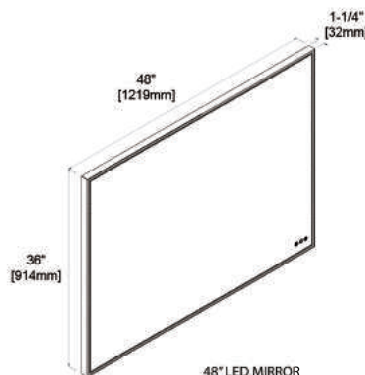

Vanity

Birmingham-48" Double

ACRYLIC TOPMOUNT BASIN
(A10 4818 25)

DOUBLE TOP-MOUNT BASIN SINGLE HOLE
(C04 4818 D)

DOUBLE TOP-MOUNT BASIN 8" WIDESPREAD
(C04 4818 DTH)

Two 24" Vanity
(V8024 24)

48" LED MIRROR
(LED M2 4836)

48" LED MIRROR
(LED M5 4832)

48" LED MIRROR
(LED M4 4836)

48" LED MIRROR
(LED M8 4830)

Dimensions are $\pm 1/8"$

FEATURES

- Loft Design with a Classic Transitional look.
- Matte Black Frame Metal Inserts with Matching Handles.
- LED Mirrors.
- Frosted Glass Door Inserts.
- Tempered Glass Drawer Organizer.
- Water Proof Polyvinyl Chloride Board plus 5 layers paint.
- Full Extension Drawers.
- Easy Installation.
- Compatible Sinks.