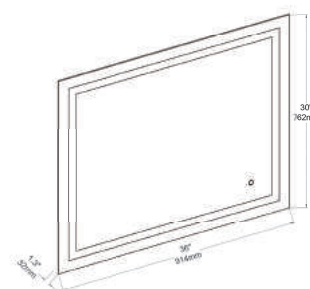

36" LED MIRROR
(LED M5 3632)

36" LED MIRROR
(LED M7 R36)

36" LED MIRROR
(LED M8 3630)

Dimensions are $\pm 1/8"$

FEATURES

- Loft Design with a Classic Transitional look.
- Matte Black Frame Metal Inserts with Matching Handles.
- LED Mirrors.
- Frosted Glass Door Inserts.
- Tempered Glass Drawer Organizer.
- Water Proof Polyvinyl Chloride Board plus 5 layers paint.
- Full Extension Drawers.
- Easy Installation.
- Compatible Sinks.