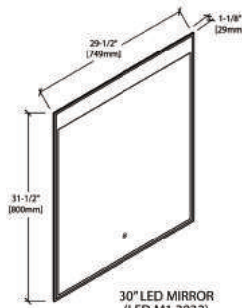

30" LED MIRROR
(LED M1 3032)