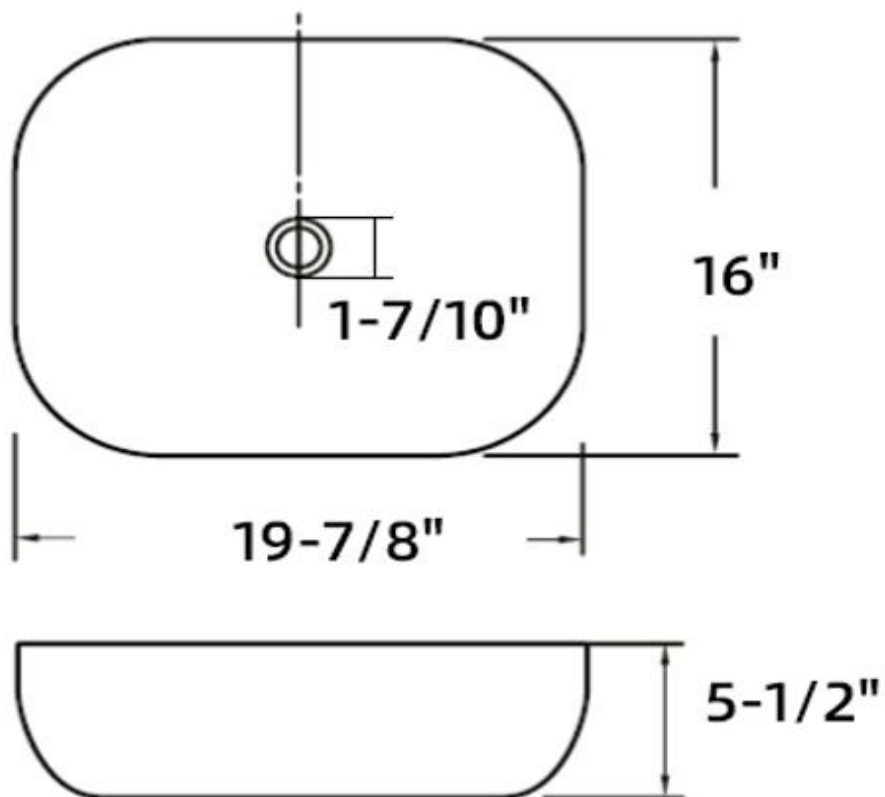

INSTALLATION SPECIFICATION

SKU	9007-BAS-BL
Shape	Oval
Material	Ceramic
Size	19.9"W x 15.9"P x 5.5"H
Ceramic Thickness	0.1-0.6"
Waster Hole	1.7"
Color	Matt Black
N.W.	40.7LBS
G.W.	45.1LBS

All measurements are approximate. Measurements may vary 1/4"

Tahoe
19.9"*15.9"*5.5"
Ceramic Vessel Sink

ALTAIR