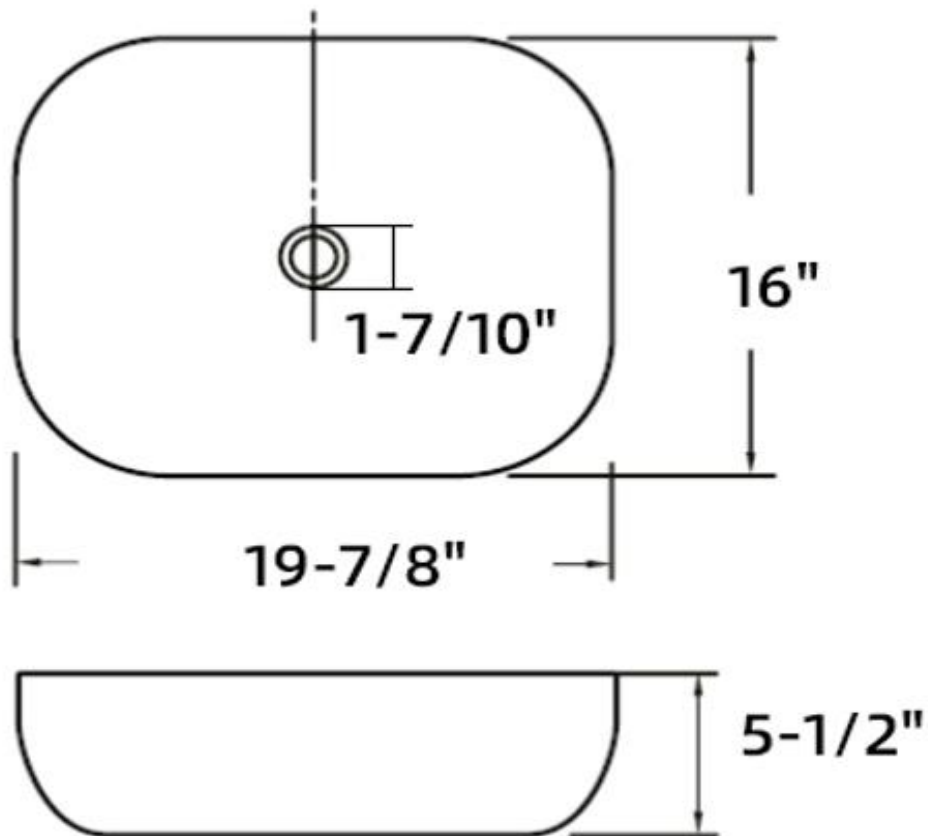

## INSTALLATION SPECIFICATION

SKU	9006-BAS-WH
Shape	Oval
Material	Ceramic
Size	19.9"W x 15.9"P x 5.5"H
Ceramic Thickness	0.1-0.6"
Waster Hole	1.7"
Color	White
N.W.	40.7LBS
G.W.	45.1LBS

**Tahoe**  
19.9"\*15.9"\*5.5"  
Ceramic Vessel Sink

*All measurements are approximate. Measurements may vary 1/4"*

**ALTAIR**