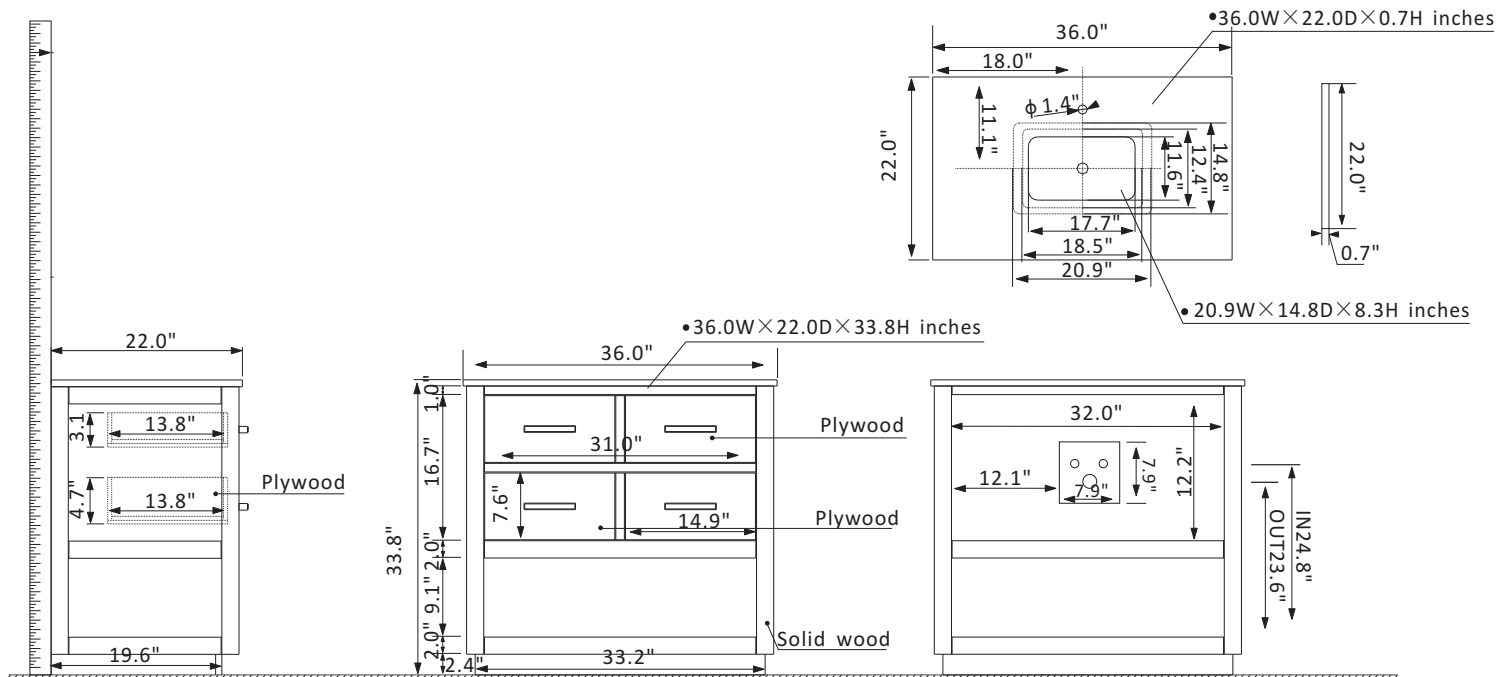

# Altair Remi Vanity Collection 532036-GR-CA-NM

## Features

Construction: Solid wood / plywood

Finish: White, Gray or Royal Blue Finish

Countertop: Natural Carrara white marble

Sink: Rectangular, undermount ceramic basin with overflow included

Faucet: Countertop pre-drilled for single faucet hole

Door/Drawer: 1 bridge-shaped drawer and 1 soft-closing drawer with open shelf

Hardware: Brushed copper finish hardware

Installation: Easy plumbing and faucet installation\*

\* Does not include faucet, drain assembly, backsplash or P-trap