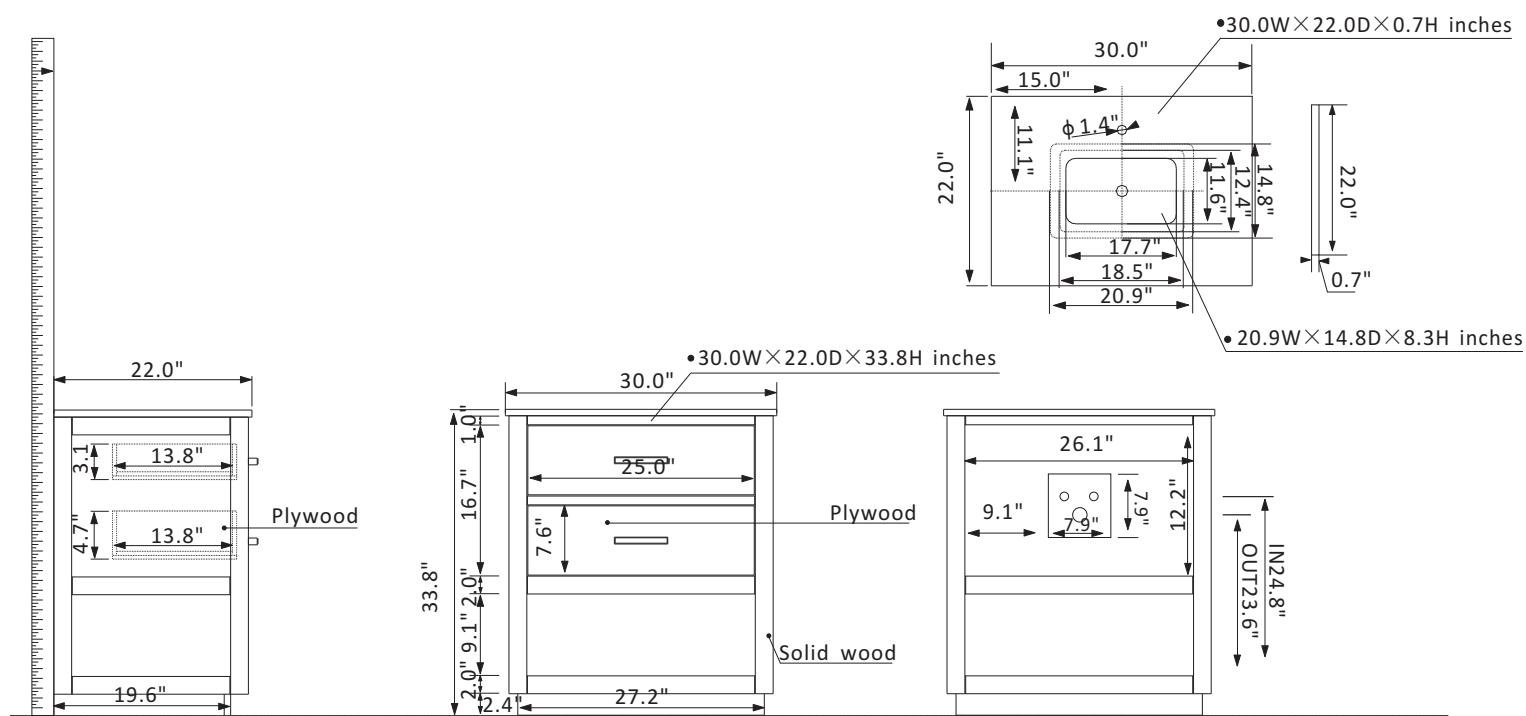

Altair Remi Vanity Collection 532030-WH-CA-NM

Features

Construction: Solid wood / plywood

Finish: White, Gray or Royal Blue Finish

Countertop: Natural Carrara white marble

Sink: Rectangular, undermount ceramic basin with overflow included

Faucet: Countertop pre-drilled for single faucet hole

Door/Drawer: 1 bridge-shaped drawer and 1 soft-closing drawer with open shelf

Hardware: Brushed copper finish hardware

Installation: Easy plumbing and faucet installation*