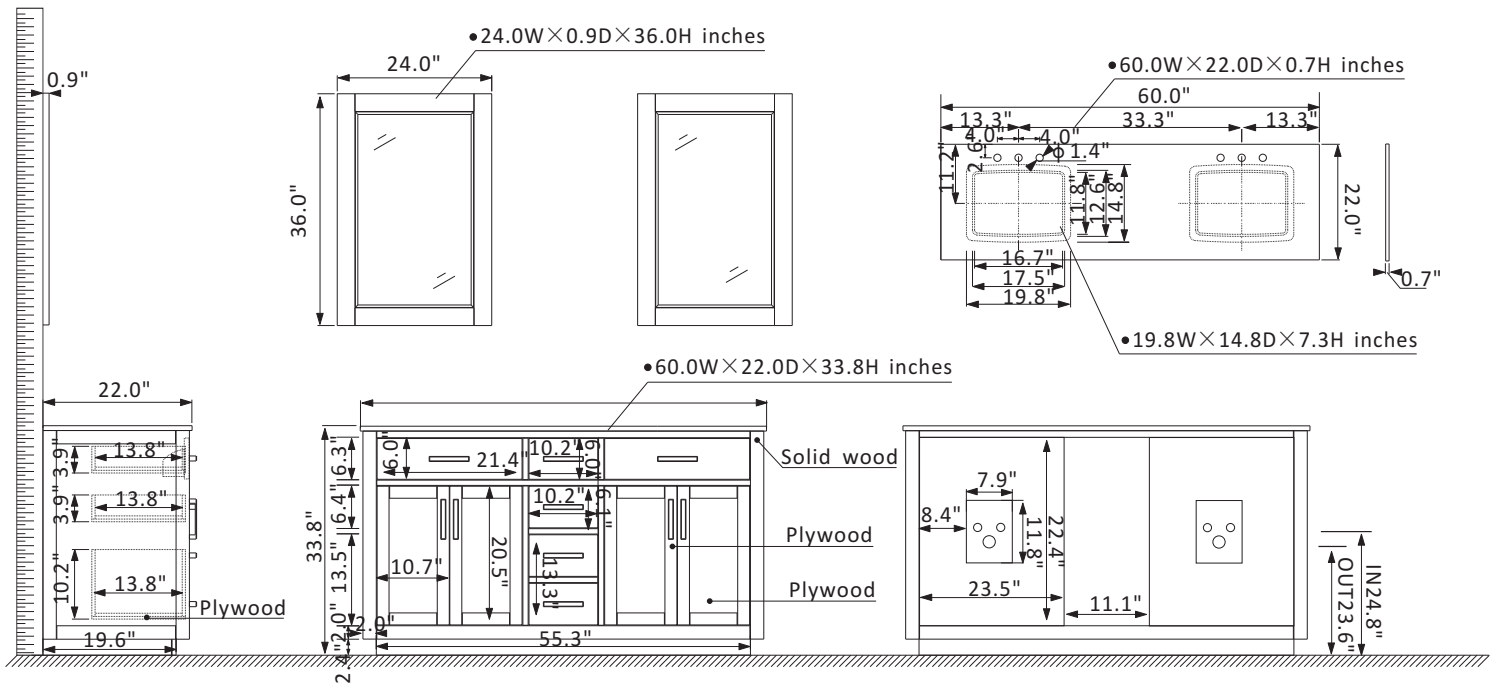

Altair Ivy Vanity Collection 531060-RB-CA

Features

Construction: Solid wood / plywood

Finish: White, Gray or Royal Blue Finish

Countertop: Natural Carrara white marble

Sink: Two rectangular, undermount ceramic basins with overflow included

Faucet: Countertop pre-drilled for two 8" wide faucet holes

Door/Drawer: 2 flip-down drawers on top, 2 soft-closing drawers and 1 dual soft-closing drawer in middle, 4 soft-closing doors

Mirror: Dual matching, framed mirrors