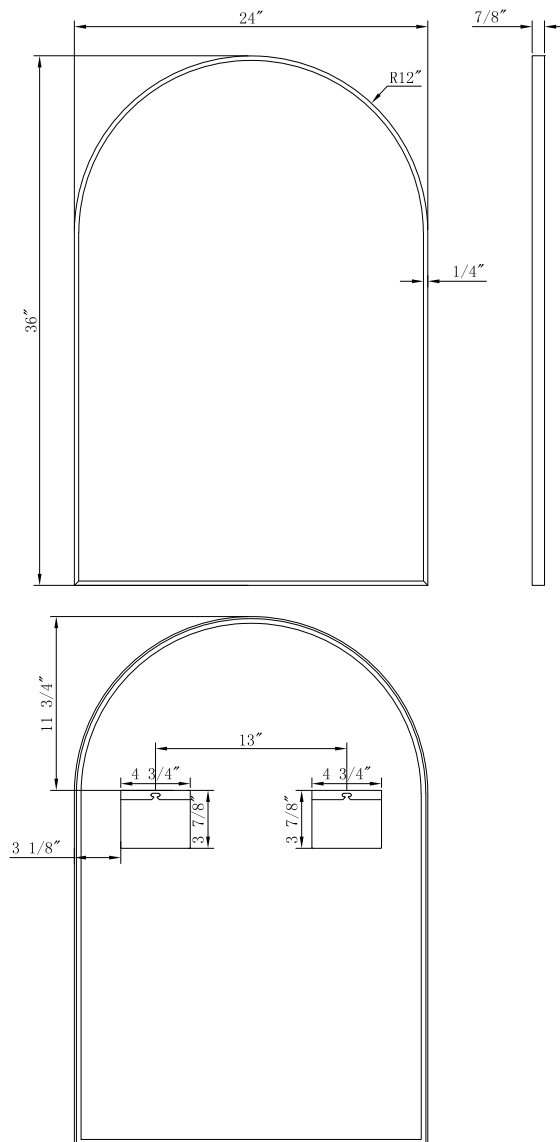

INSTALLATION SPECIFICATION

Model NO.	761024-MIR-GF
Description	Bathroom Mirror
Overall Dimensions	24" x 36" x 0.85"
Net weight(LBS)	13.1 LBS
Moun Type	Wall Mounted
Orientation	Vertical

All measurements are approximate. Measurements may vary +/- 1/2".

Benoni

24"x36"

Bathroom Mirror

ALTAIR