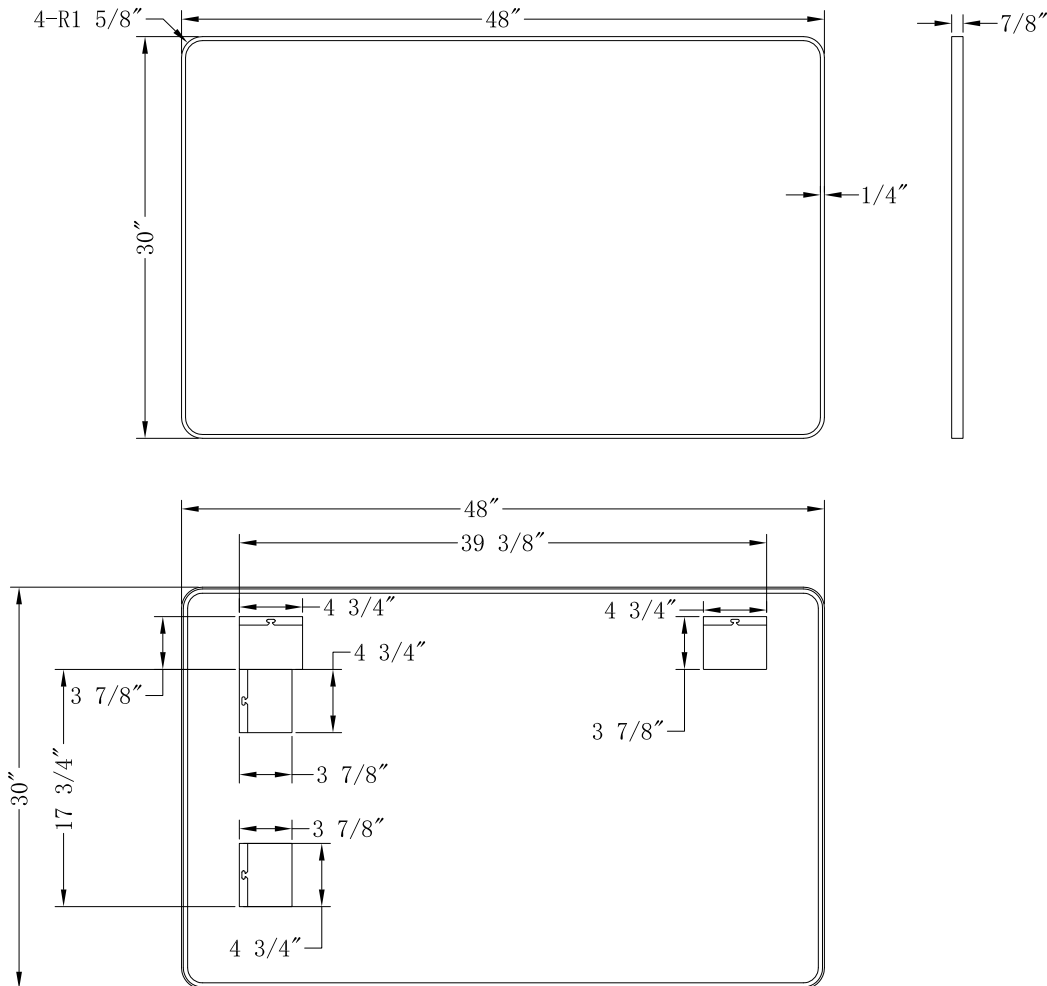

INSTALLATION SPECIFICATION

Model No.	754048-MIR-GF
Description	Bathroom Mirror
Overall Dimensions	W48"xH30"xD7/8"
Net weight(LBS)	25.5
Mount Type	Wall Mounted
Orientation	Horizontal and Vertical

All measurements are approximate. Measurements may vary +/-1/2".

Nettuno

48"x30"

Bathroom Mirror

ALTAIR