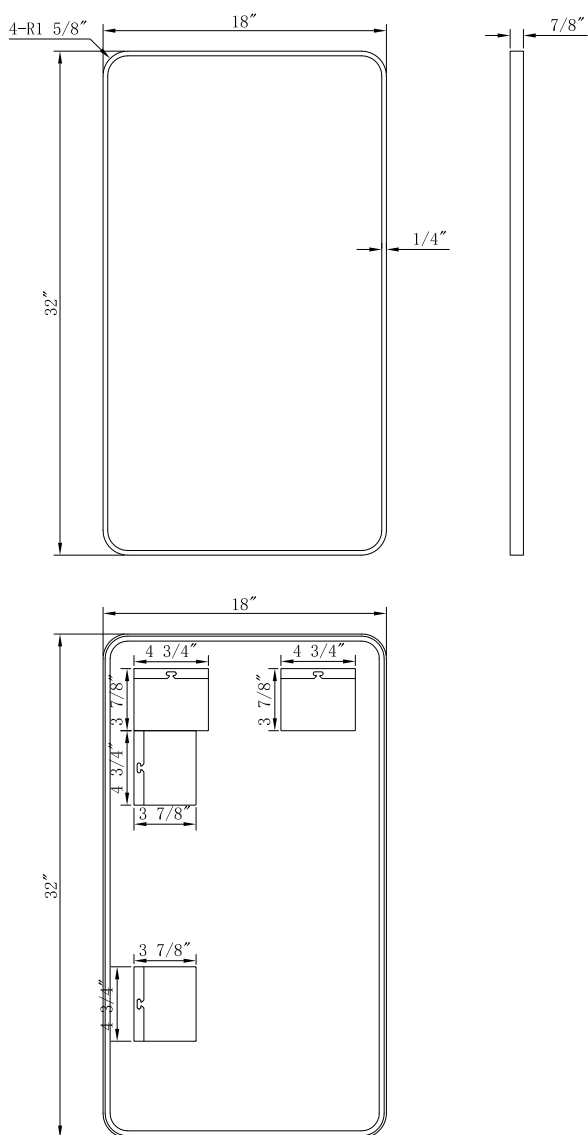

INSTALLATION SPECIFICATION

Model NO.	754018-MIR-GF
Description	Bathroom Mirror
Overall Dimensions	W18" x H32" x D7/8"
Net weight(LBS)	10.4
Moun Type	Wall Mounted
Orientation	Horizontal and Vertical

All measurements are approximate. Measurements may vary +/-1/2".

Nettuno

18"x32"

Bathroom Mirror

ALTAIR