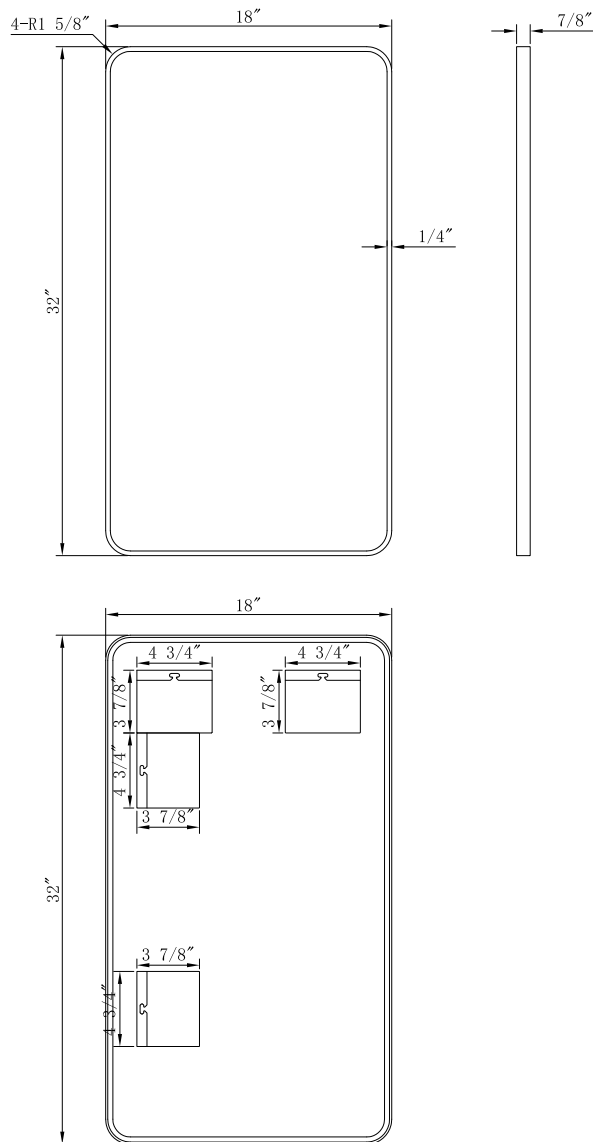

# INSTALLATION SPECIFICATION

Model NO.	754018-MIR-BF
Description	Bathroom Mirror
Overall Dimensions	W18" x H32" x D7/8"
Net weight(LBS)	10.4
Moun Type	Wall Mounted
Orientation	Horizontal and Vertical

## 18"x32"

Bathroom Mirror

*All measurements are approximate. Measurements may vary +/-1/2".*

**ALTAIR**