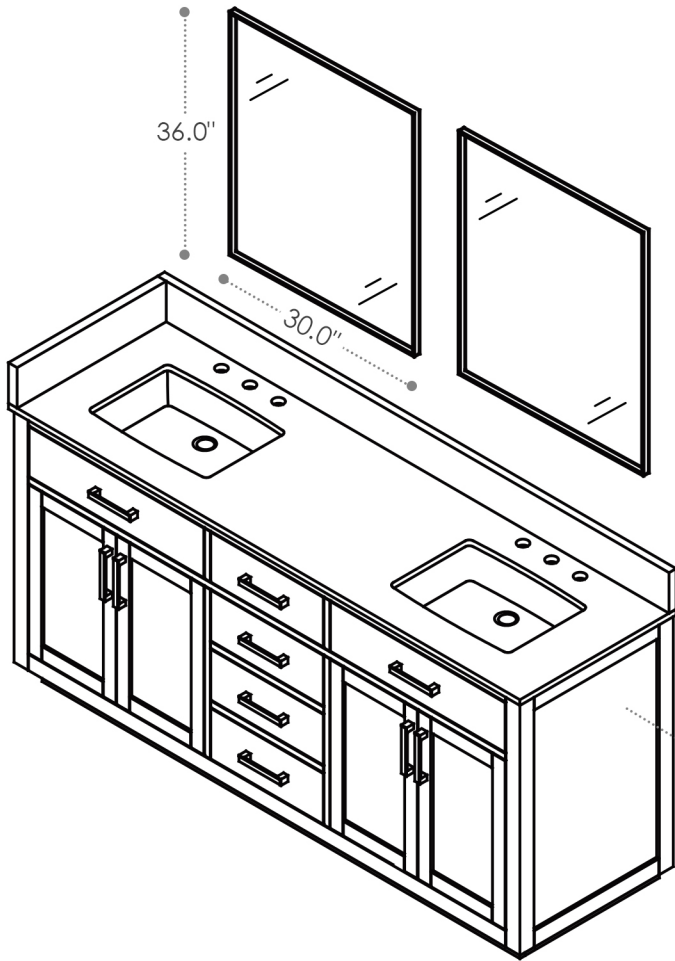

## Gavino

72"W x 22"D

Bathroom Vanity

72"W x 22"D x 34"H inches

## INSTALLATION SPECIFICATION

Item#	557072		
Color	Light Brown/Royal Blue/White		
Overall Dimension	72 in W x 22 in D x 34 in H		
Vanity Material	Solid wood and long-lasting plywood		
Hardware Finish	Zinc Alloy Matte Black/Brushed Gold		
Number of Door	4 soft-closing doors		
Number of Drawers	2 flip-down drawers, 3 soft-closing drawers		
Countertop Material	Composite Stone - Grain White		
Sink	Double Undermount Sink	Shape	Rectangular
Top Thickness	0.8 inch	Installation Type	Freestanding
Assembly Required	No	Backsplash Height	4 inch
Sidesplash Width:	21.2 inch	Faucet Hole Spacing(in.):	8 in. widespread