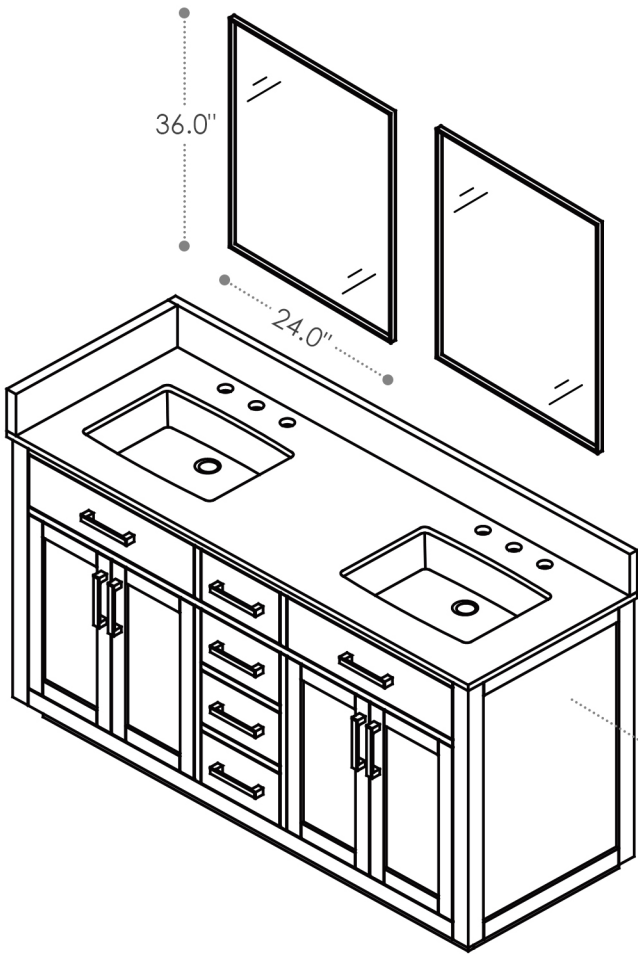

ALTAIR

FASHION BATHROOM LIFE

Altair Design, Inc.

Gavino

60"W x 22"D
Bathroom Vanity

60"W×22"D×34"H inches

INSTALLATION SPECIFICATION

Item#	557060		
Color	Light Brown/Royal Blue/White		
Overall Dimension	60 in W x 22 in D x 34 in H		
Vanity Material	Solid wood and long-lasting plywood		
Hardware Finish	Zinc Alloy Matte Black/Brushed Gold		
Number of Door	4 soft-closing doors		
Number of Drawers	2 flip-down drawers, 3 soft-closing drawers		
Countertop Material	Composite Stone - Grain White		
Sink	Double Undermount Sink	Shape	Rectangular
Top Thickness	0.8 inch	Installation Type	Freestanding
Assembly Required	No	Backsplash Height	4 inch
Sidesplash Width:	21.2 inch	Faucet Hole Spacing(in.):	8 in. widespread

All measurements are approximate. Measurements may vary +/-1/2".
Does not include faucet, drain assembly, P-trap