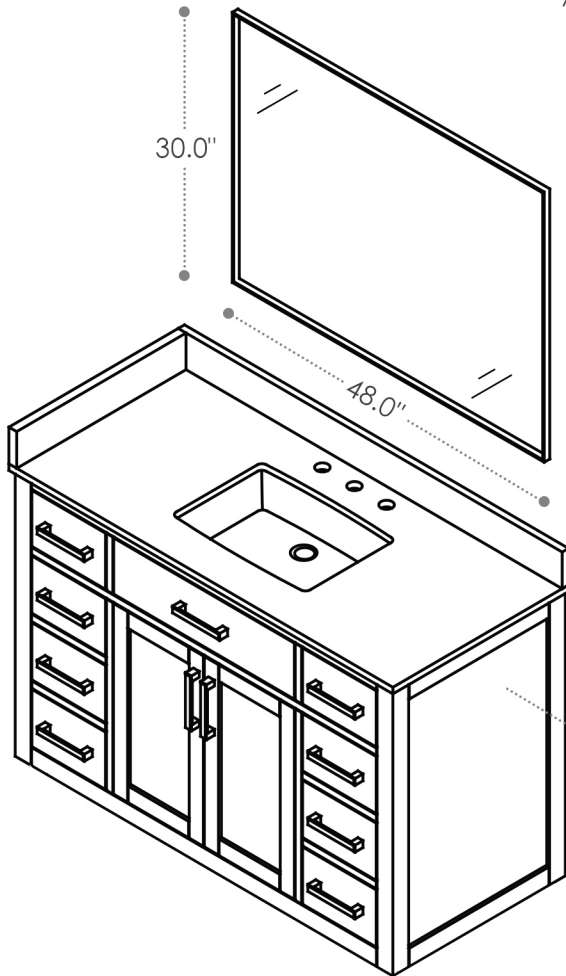

ALTAIR

FASHION BATHROOM LIFE

Altair Design, Inc.

Gavino

48"W x 22"D
Bathroom Vanity

48"W x 22"D x 34"H inches

INSTALLATION SPECIFICATION

Item#	557048		
Color	Light Brown/Royal Blue/White		
Overall Dimension	48 in W x 22 in D x 34 in H		
Vanity Material	Solid wood and long-lasting plywood		
Hardware Finish	Zinc Alloy Matte Black/Brushed Gold		
Number of Door	2 soft-closing doors		
Number of Drawers	1 flip-down drawer, 6 soft-closing drawers		
Countertop Material	Composite Stone - Grain White		
Sink	Single Undermount Sink	Shape	Rectangular
Top Thickness	0.8 inch	Installation Type	Freestanding
Assembly Required	No	Backsplash Height	4 inch
Sidesplash Width:	21.2 inch	Faucet Hole Spacing(in.):	8 in. widespread

All measurements are approximate. Measurements may vary +/-1/2".
Does not include faucet, drain assembly, P-trap