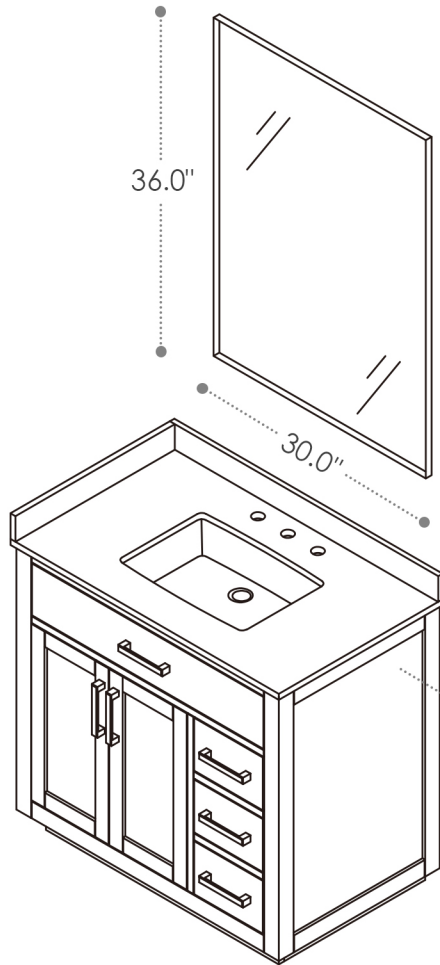

## Gavino

36"W x 22"D

Bathroom Vanity

36"W×22"D×34"H inches

## INSTALLATION SPECIFICATION

Item#	557036		
Color	Light Brown/Royal Blue/White		
Overall Dimension	36 in W x 22 in D x 34 in H		
Vanity Material	Solid wood and long-lasting plywood		
Hardware Finish	Zinc Alloy Matte Black/Brushed Gold		
Number of Door	2 soft-closing doors		
Number of Drawers	1 flip-down drawer, 2 soft-closing drawers		
Countertop Material	Composite Stone - Grain White		
Sink	Single Undermount Sink	Shape	Rectangular
Top Thickness	0.8 inch	Installation Type	Freestanding
Assembly Required	No	Backsplash Height	4 inch
Sidesplash Width:	21.2 inch	Faucet Hole Spacing(in.):	8 in. widespread

All measurements are approximate. Measurements may vary +/-1/2".  
Does not include faucet, drain assembly, P-trap