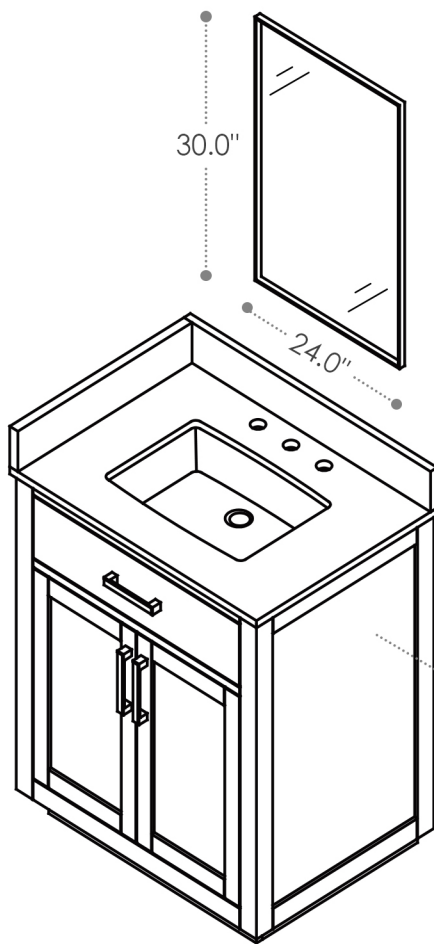

ALTAIR

FASHION BATHROOM LIFE

Altair Design, Inc.

Gavino

30"W x 22"D
Bathroom Vanity

30"W×22"D×34"H inches

INSTALLATION SPECIFICATION

Item#	557030		
Color	Royal Blue/White		
Overall Dimension	30 in W x 22 in D x 34 in H		
Vanity Material	Solid wood and long-lasting plywood		
Hardware Finish	Zinc Alloy Matte Black		
Number of Door	2 soft-closing doors		
Number of Drawers	1 flip-down drawer		
Countertop Material	Composite Stone - Grain White		
Sink	Single Undermount Sink	Shape	Rectangular
Top Thickness	0.8 inch	Installation Type	Freestanding
Assembly Required	No	Backsplash Height	4 inch
Sidesplash Width:	21.2 inch	Faucet Hole Spacing(in.):	8 in. widespread

All measurements are approximate. Measurements may vary +/-1/2".
Does not include faucet, drain assembly, P-trap