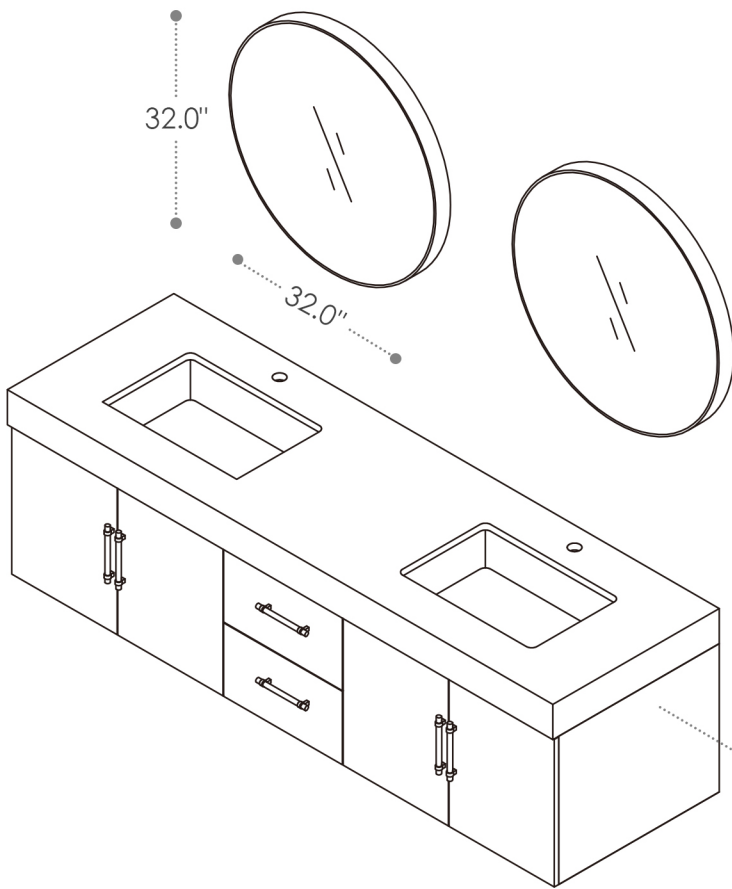

ALTAIR

FASHION BATHROOM LIFE

Altair Design, Inc.

Corchia

72"W x 22"D

Bathroom Vanity

72"W×22"D×19"H inches

INSTALLATION SPECIFICATION

Item#	553072		
Color	Light Brown		
Overall Dimension	72 in W x 22 in D x 19 in H		
Vanity Material	Solid wood and long-lasting plywood		
Hardware Finish	Zinc Alloy Matte Black&Brushed Gold		
Countertop Material	Composite Stone - White		
Number of Drawers	2 soft-closing drawers		
Number of Door	4 soft-closing doors	Shape	Rectangular
Top Thickness	0.8 inch	Installation Type	Wall-mounted
Assembly Required	No	Backsplash Height	Not included
Faucet Hole Spacing(in.)	Single Hole	Sink	Double Undermount Sink

All measurements are approximate. Measurements may vary +/-1/2".
Does not include faucet, drain assembly, P-trap