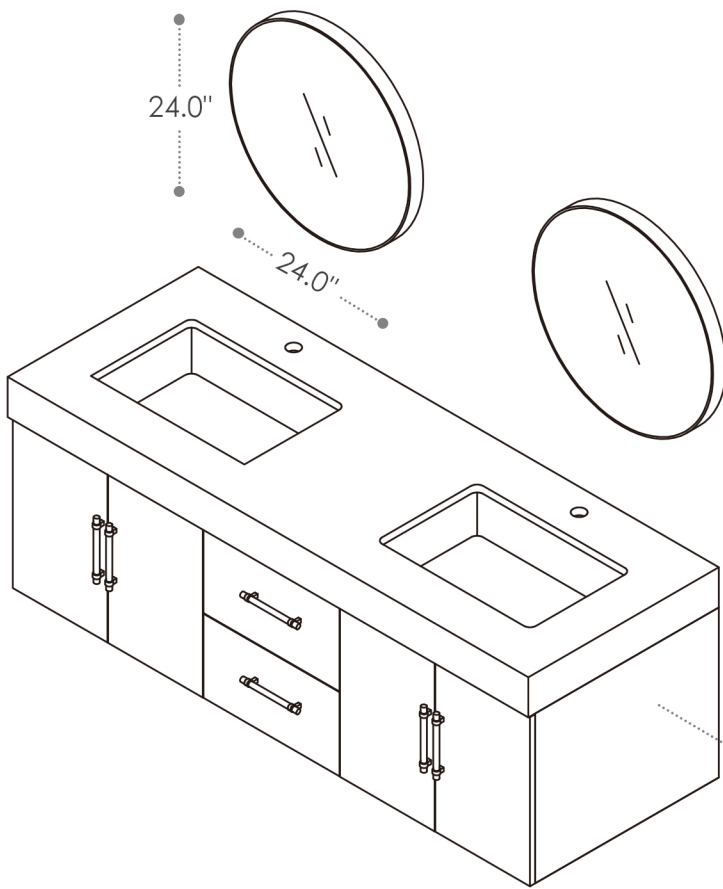

ALTAIR

FASHION BATHROOM LIFE

Altair Design, Inc.

Corchia

60"W x 22"D

Bathroom Vanity

60"W x 22"D x 19"H inches

INSTALLATION SPECIFICATION

Item#	553060		
Color	Light Brown		
Overall Dimension	60 in W x 22 in D x 19 in H		
Vanity Material	Solid wood and long-lasting plywood		
Hardware Finish	Zinc Alloy Matte Black&Brushed Gold		
Countertop Material	Composite Stone - White		
Number of Drawers	2 soft-closing drawers		
Number of Door	4 soft-closing doors	Shape	Rectangular
Top Thickness	0.8 inch	Installation Type	Wall-mounted
Assembly Required	No	Backsplash Height	Not included
Faucet Hole Spacing(in.)	Single Hole	Sink	Double Undermount Sink

All measurements are approximate. Measurements may vary +/-1/2".
Does not include faucet, drain assembly, P-trap