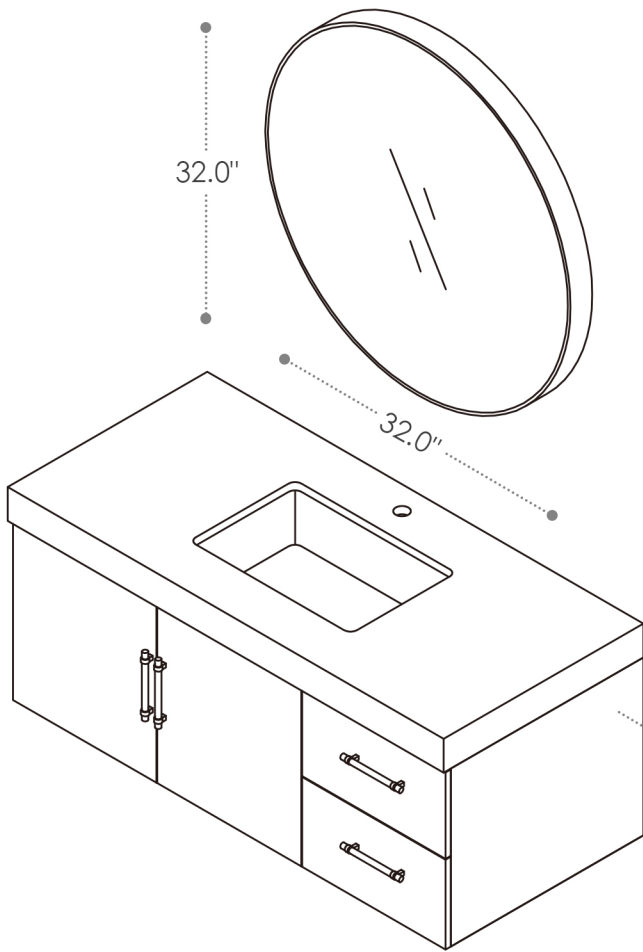

ALTAIR

FASHION BATHROOM LIFE

Altair Design, Inc.

Corchia

48"W x 22"D

Bathroom Vanity

48"W x 22"D x 19"H inches

INSTALLATION SPECIFICATION

Item#	553048		
Color	Light Brown		
Overall Dimension	48 in W x 22 in D x 19 in H		
Vanity Material	Solid wood and long-lasting plywood		
Hardware Finish	Zinc Alloy Matte Black&Brushed Gold		
Countertop Material	Composite Stone - White		
Number of Drawers	4 soft-closing drawers		
Number of Door	2 soft-closing doors	Shape	Rectangular
Top Thickness	0.8 inch	Installation Type	Wall-mounted
Assembly Required	No	Backsplash Height	Not included
Faucet Hole Spacing(in.)	Single Hole	Sink	Single Undermount Sink

All measurements are approximate. Measurements may vary +/-1/2".
Does not include faucet, drain assembly, P-trap