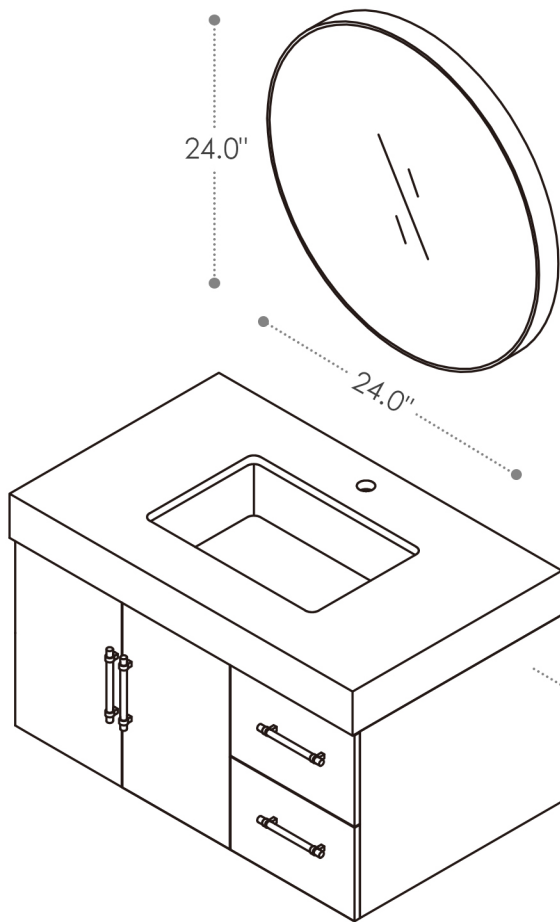

ALTAIR

FASHION BATHROOM LIFE

Altair Design, Inc.

Corchia

36"W x 22"D

Bathroom Vanity

36"W×22"D×19"H inches

INSTALLATION SPECIFICATION

Item#	553036		
Color	Light Brown		
Overall Dimension	36 in W x 22 in D x 19 in H		
Vanity Material	Solid wood and long-lasting plywood		
Hardware Finish	Zinc Alloy Matte Black&Brushed Gold		
Countertop Material	Composite Stone - White		
Number of Drawers	2 soft-closing drawers		
Number of Door	2 soft-closing doors	Shape	Rectangular
Top Thickness	0.8 inch	Installation Type	Wall-mounted
Assembly Required	No	Backsplash Height	Not included
Faucet Hole Spacing(in.)	Single Hole	Sink	Single Undermount Sink

All measurements are approximate. Measurements may vary +/-1/2".
Does not include faucet, drain assembly, P-trap